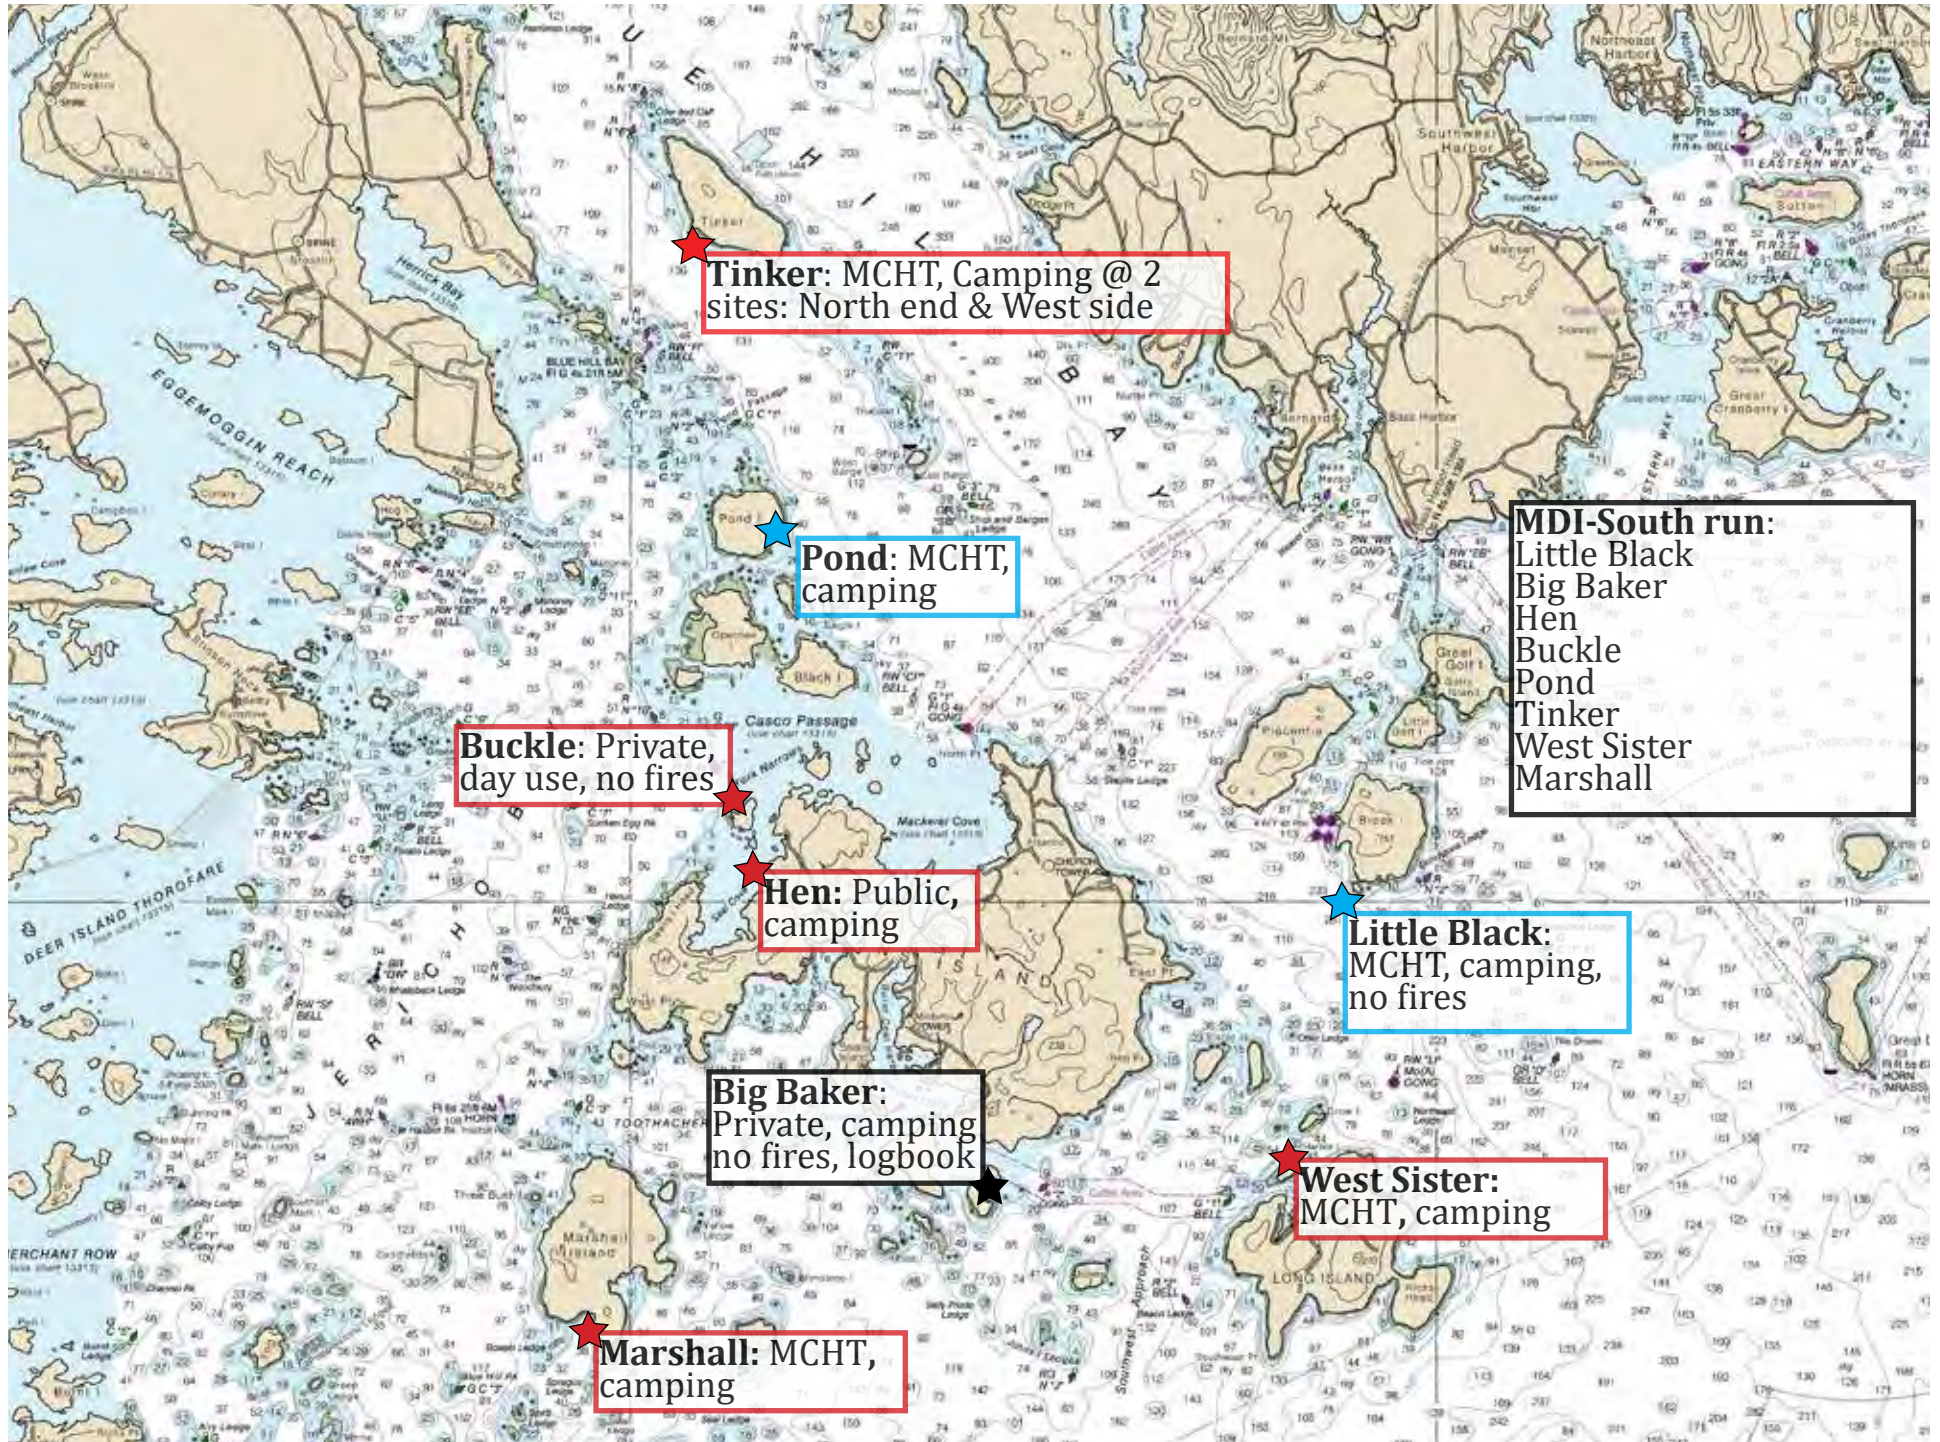

2026 version

KEY: ★ High priority site ★ Normal priority site ★ Low priority site

WESTERN RIVERS (EAST)

MUSCONGUS BAY

2026 version

KEY: ★ High priority site ★ Normal priority site ★ Low priority site

INTENTIONALLY BLANK

DEER ISLE (MERCHANT ROW)

2026 version

KEY: ★ High priority site ★ Normal priority site ★ Low priority site

DEER ISLE (EGGEMOGGIN REACH)

2026 version

KEY: ★ High priority site ★ Normal priority site ★ Low priority site

MDI

2026 version

KEY: ★ High priority site ★ Normal priority site ★ Low priority site

INTENTIONALLY BLANK

PLEASANT BAY

Mink: Public, camping, no fires, logbook

Daniels: Public, camping, logbook

Sparrow: Private, camping, logbook

DOWNEAST (OVERVIEW)

2026 version

KEY: ★ High priority site ★ Normal priority site ★ Low priority site

COBSCOOK BAY

2026 version

KEY: ★ High priority site ★ Normal priority site ★ Low priority site