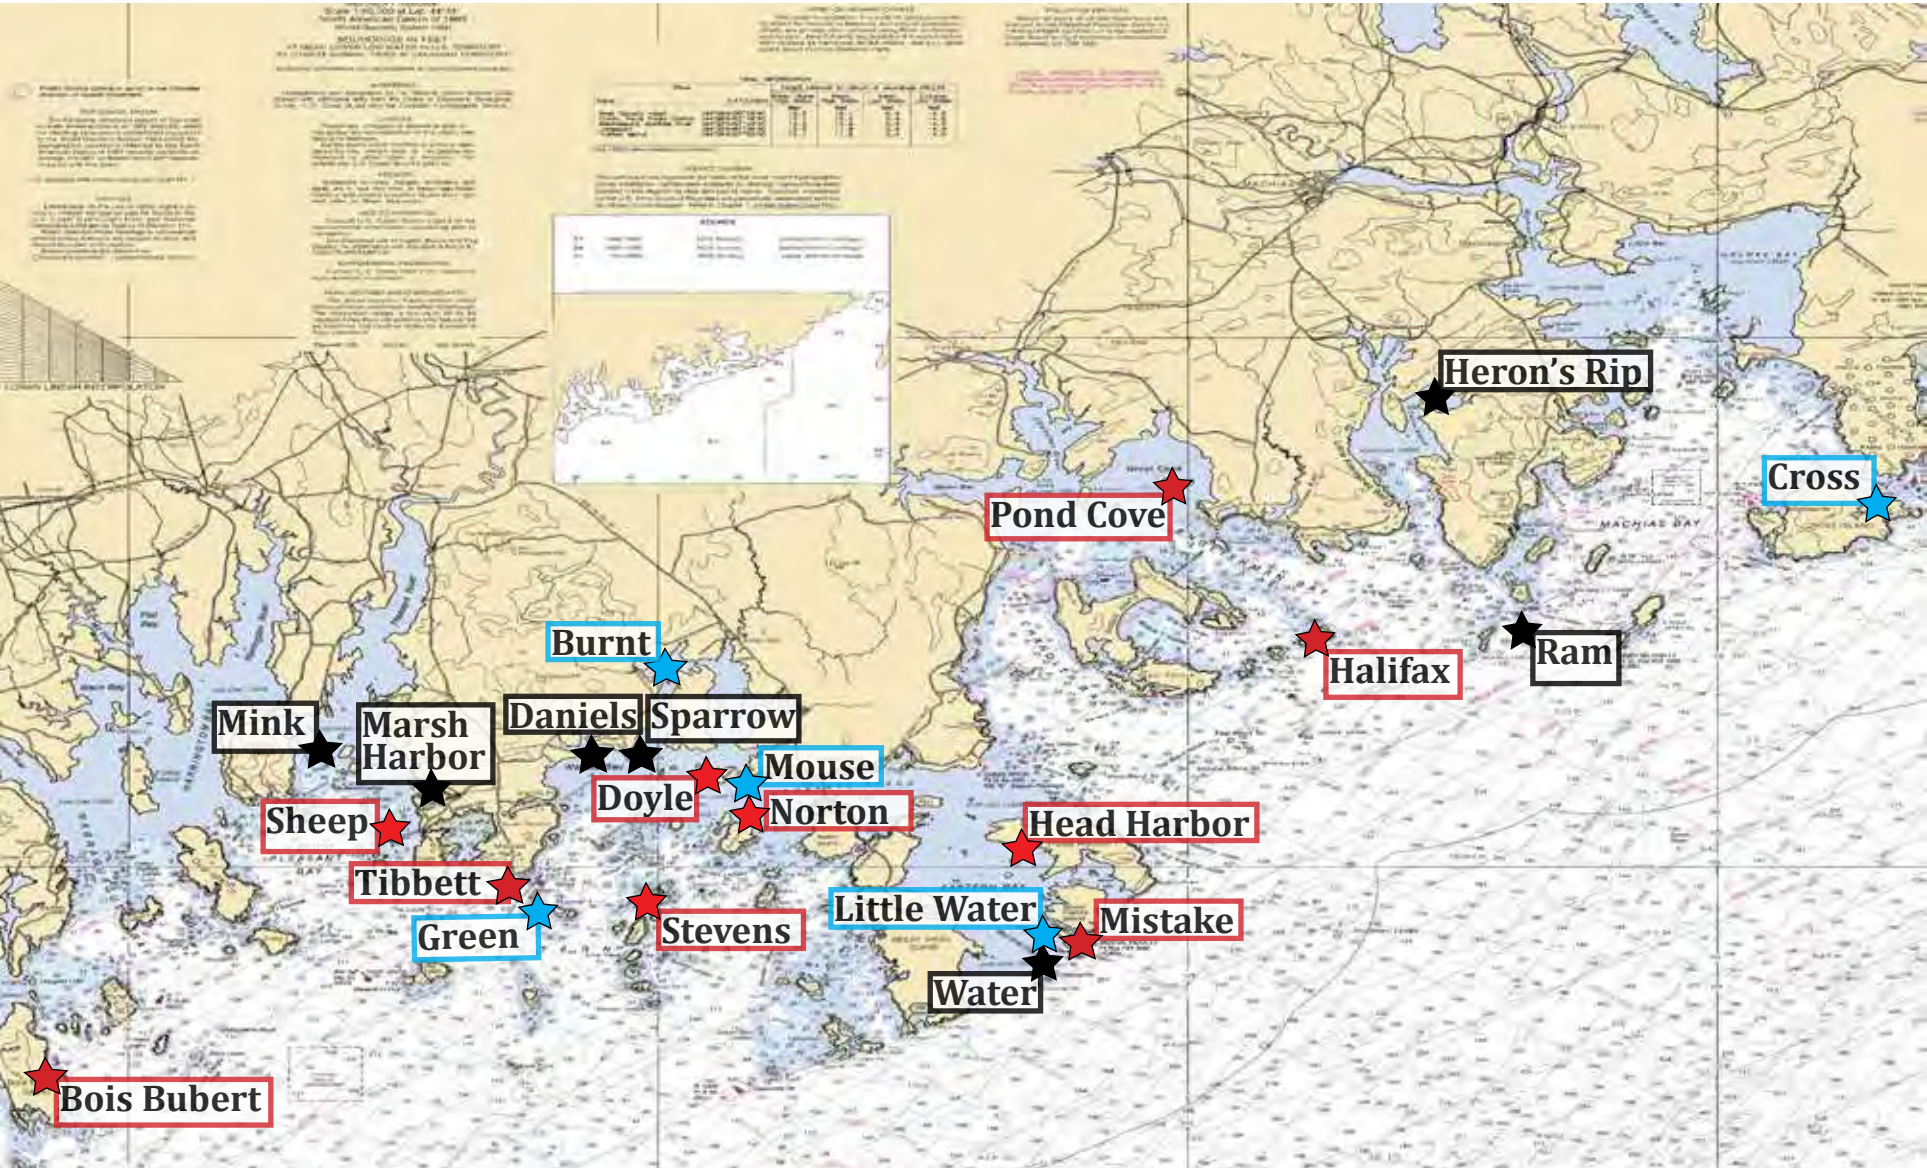

2026 version

KEY: ★ High priority site ★ Normal priority site ★ Low priority site

WESTERN RIVERS (EAST)

MUSCONGUS BAY

2026 version

KEY: ★ High priority site ★ Normal priority site ★ Low priority site

INTENTIONALLY BLANK

Marsh Harbor: Private, camping, no fires, logbook

Sheep: DCC, camping, logbook

Tibbett: DCC, camping, logbook

Green: Private, camping, no fires, no pets

Bois Bubert: USFWS, camping, no fires, no pets, logbook

2026 version

KEY: ★ High priority site ★ Normal priority site ★ Low priority site

WESTERN BAY

2026 version

KEY: ★ High priority site ★ Normal priority site ★ Low priority site

ROQUE BLUFFS

2026 version

KEY: ★ High priority site ★ Normal priority site ★ Low priority site

DOWNEAST (OVERVIEW)

2026 version

KEY: ★ High priority site ★ Normal priority site ★ Low priority site

COBSCOOK BAY

2026 version

KEY: ★ High priority site ★ Normal priority site ★ Low priority site