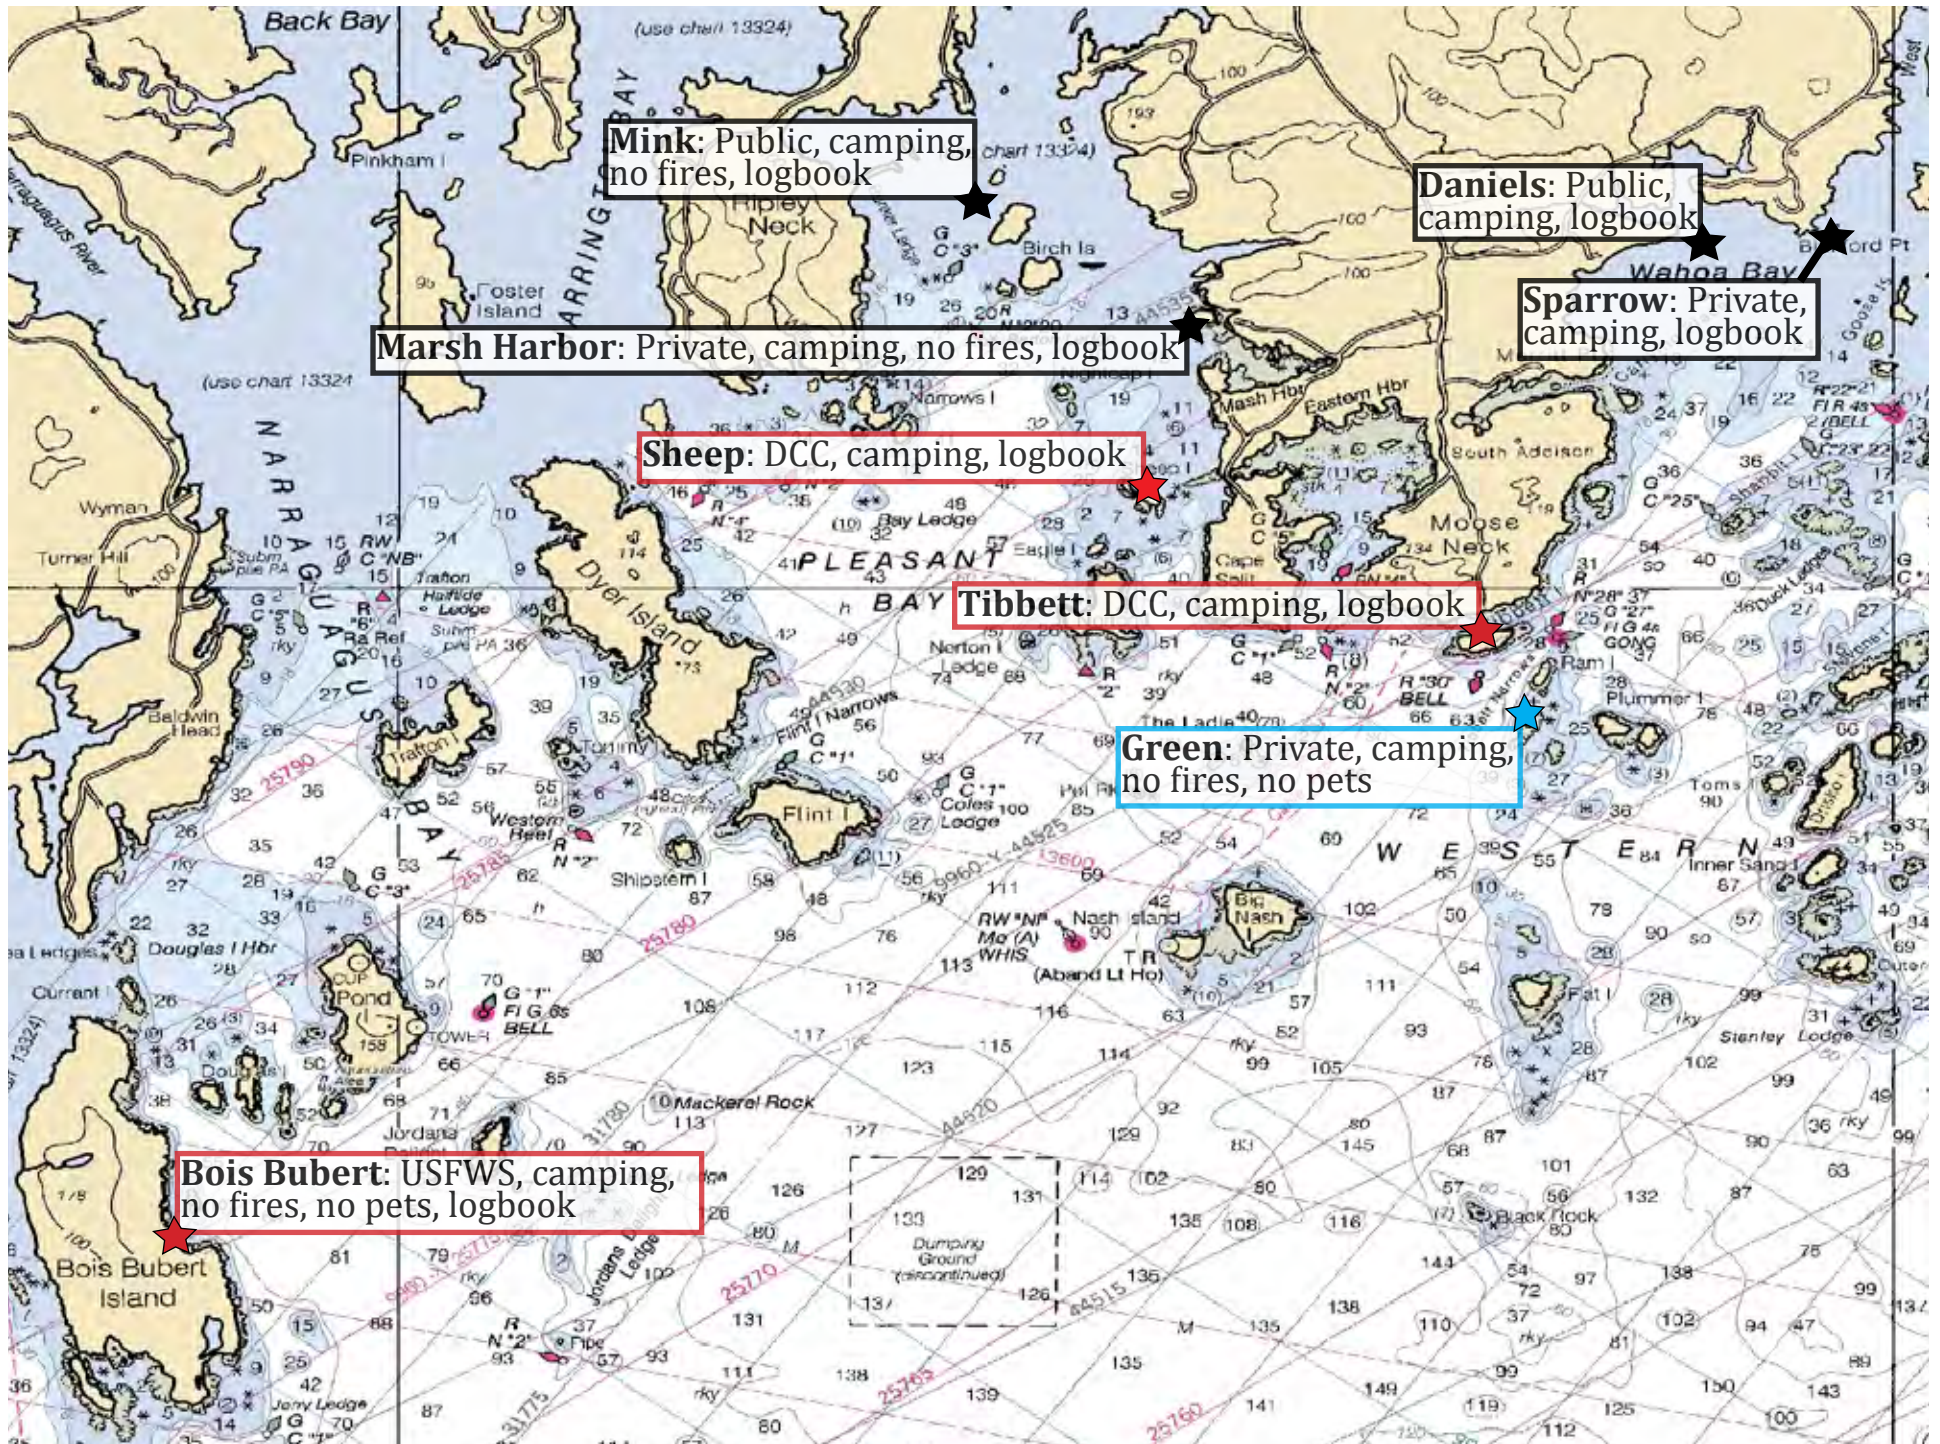

DEER ISLE (MERCHANT ROW)

2026 version

KEY: ★ High priority site ★ Normal priority site ★ Low priority site

DEER ISLE (EGGEMOGGIN REACH)

2026 version

KEY: ★ High priority site ★ Normal priority site ★ Low priority site

MDI

2026 version

KEY: ★ High priority site ★ Normal priority site ★ Low priority site

INTENTIONALLY BLANK

PLEASANT BAY

Mink: Public, camping, no fires, logbook

Daniels: Public, camping, logbook

Sparrow: Private, camping, logbook

Marsh Harbor: Private, camping, no fires, logbook

Sheep: DCC, camping, logbook

Tibbett: DCC, camping, logbook

Green: Private, camping, no fires, no pets

Bois Bubert: USFWS, camping, no fires, no pets, logbook

DOWNEAST (OVERVIEW)

2026 version

KEY: ★ High priority site ★ Normal priority site ★ Low priority site

COBSCOOK BAY

2026 version

KEY: ★ High priority site ★ Normal priority site ★ Low priority site