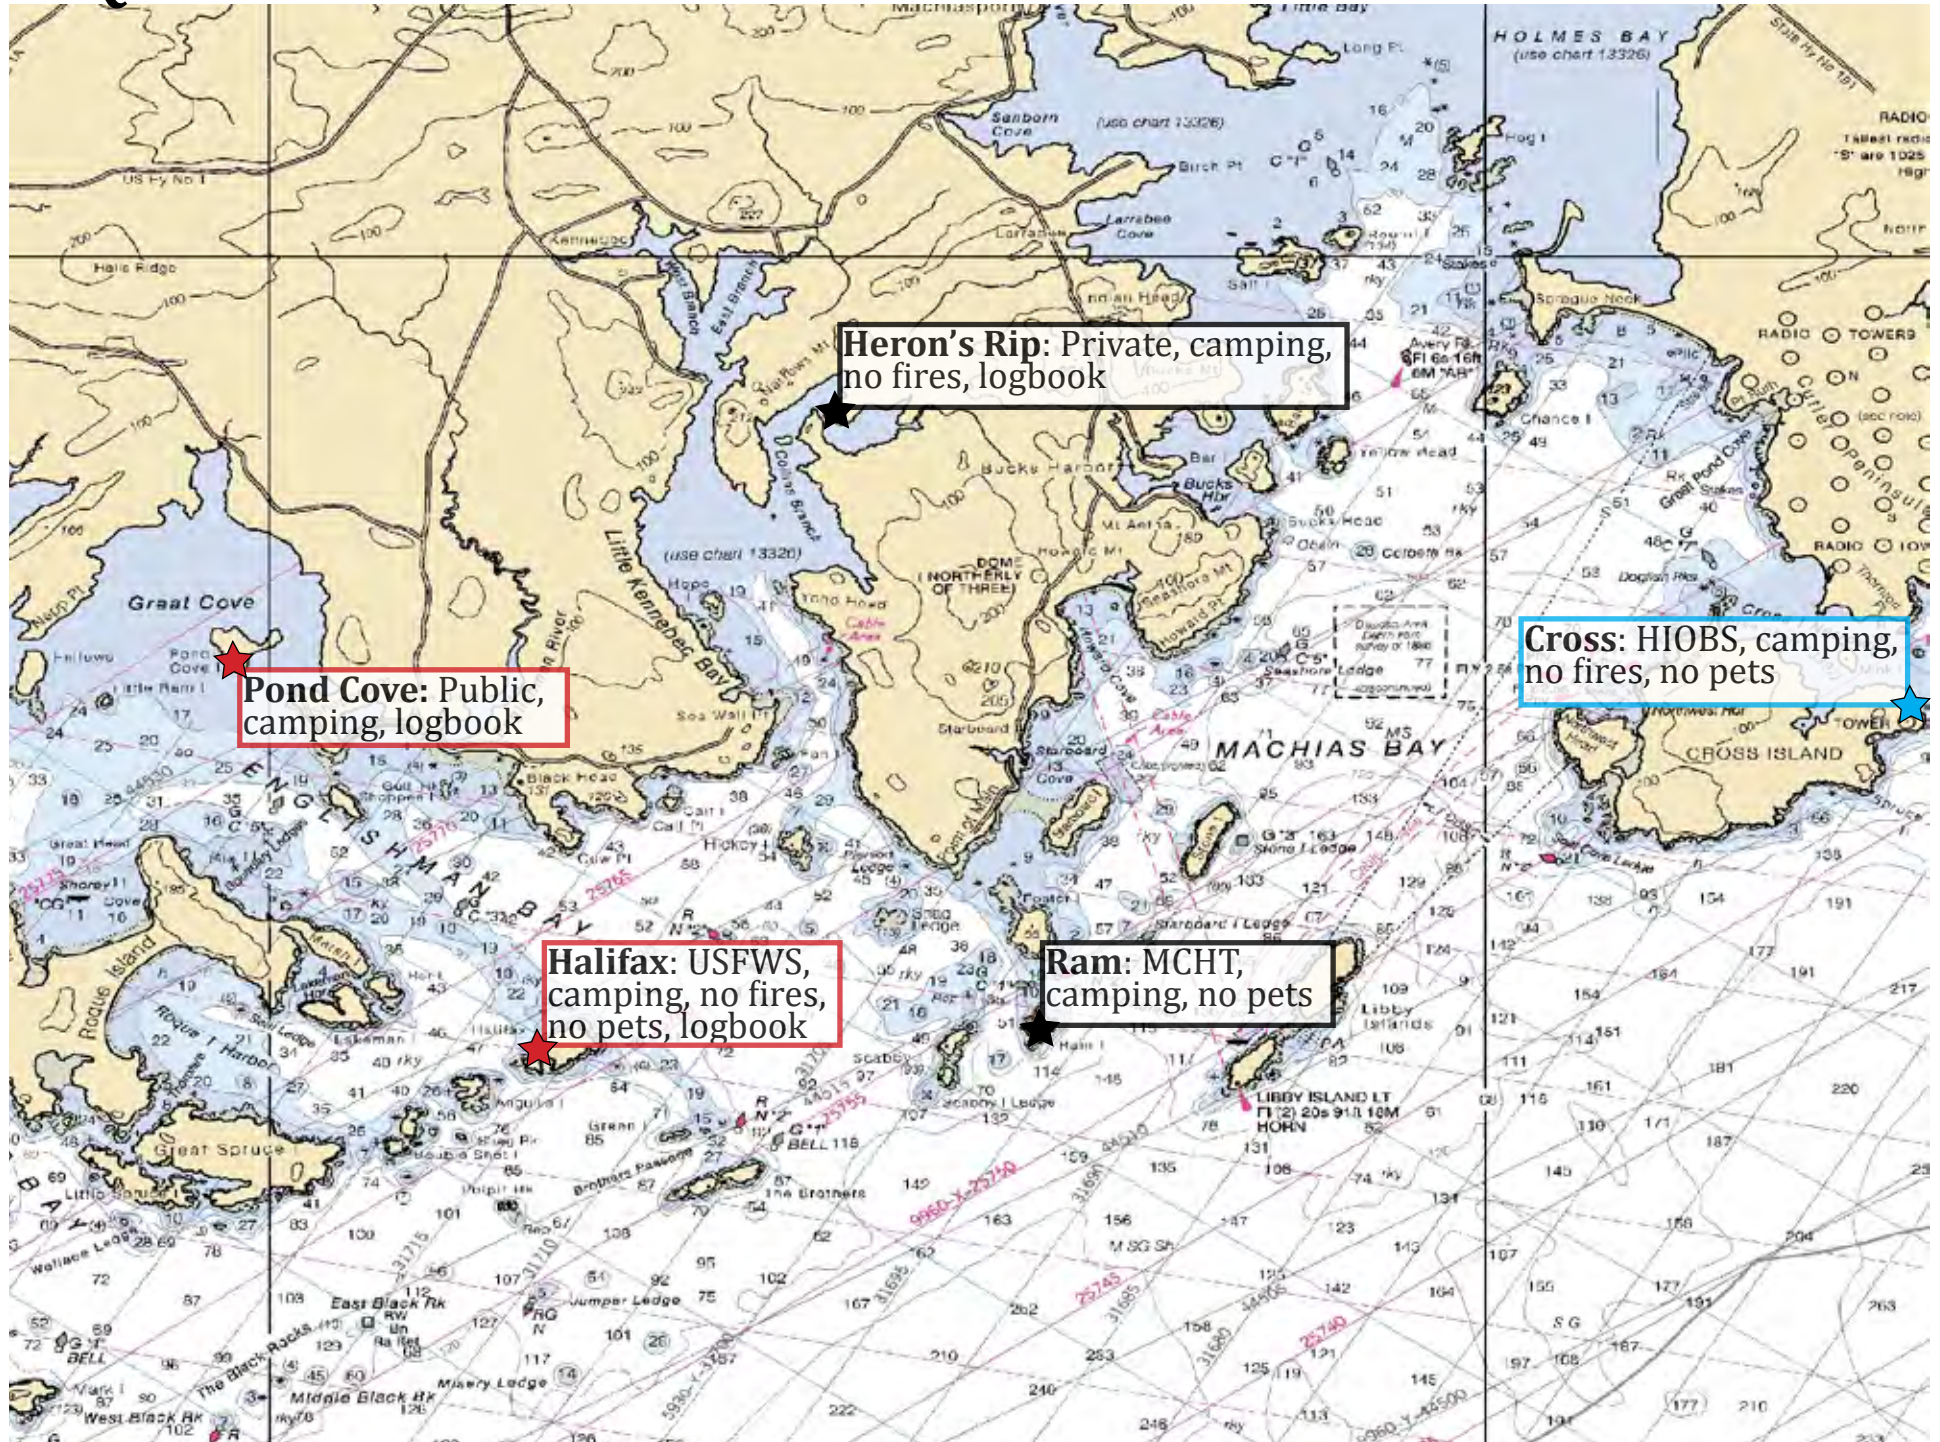

2026 version

KEY: ★ High priority site ★ Normal priority site ★ Low priority site

WESTERN RIVERS (EAST)

MUSCONGUS BAY

2026 version

KEY: ★ High priority site ★ Normal priority site ★ Low priority site

INTENTIONALLY BLANK

2026 version

KEY: ★ High priority site ★ Normal priority site ★ Low priority site

WESTERN BAY

2026 version

KEY: ★ High priority site ★ Normal priority site ★ Low priority site

ROQUE BLUFFS

2026 version

KEY: ★ High priority site ★ Normal priority site ★ Low priority site

DOWNEAST (OVERVIEW)

2026 version

KEY: ★ High priority site ★ Normal priority site ★ Low priority site

COBSCOOK BAY

2026 version

KEY: ★ High priority site ★ Normal priority site ★ Low priority site