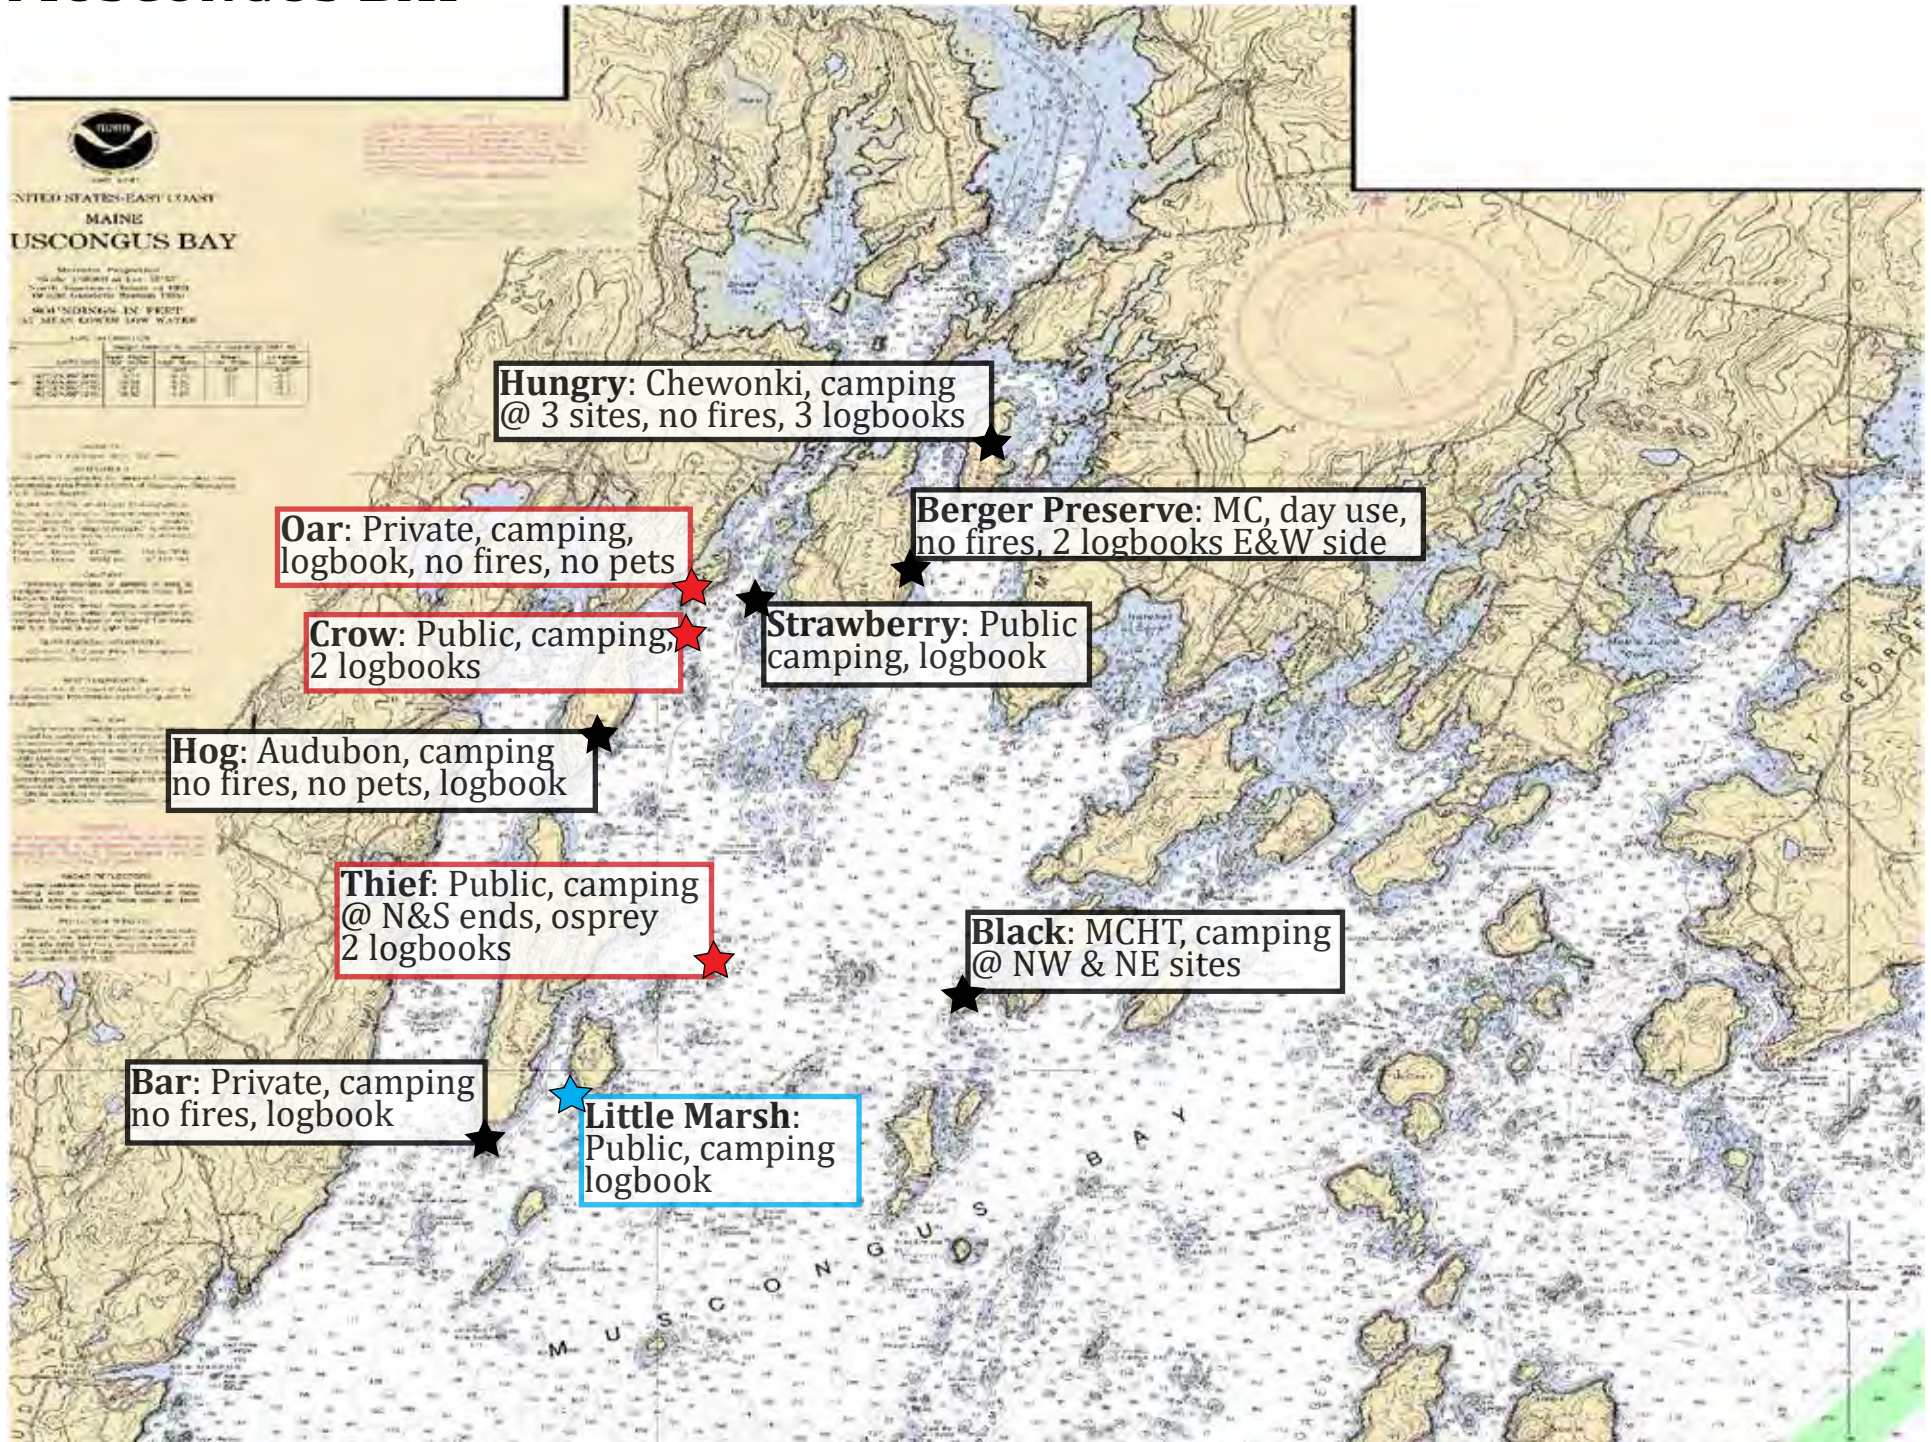

CASCO BAY (WEST)

2026 version

KEY: ★ High priority site ★ Normal priority site ★ Low priority site

CASCO BAY (EAST)

2026 version

KEY: ★ High priority site ★ Normal priority site ★ Low priority site

WESTERN RIVERS (WEST)

2026 version

KEY: ★ High priority site ★ Normal priority site ★ Low priority site

WESTERN RIVERS (EAST)

MUSCONGUS BAY

2026 version

KEY: ★ High priority site ★ Normal priority site ★ Low priority site

INTENTIONALLY BLANK

DEER ISLE (MERCHANT ROW)

2026 version

KEY: ★ High priority site ★ Normal priority site ★ Low priority site

DEER ISLE (EGGEMOGGIN REACH)

2026 version

KEY: ★ High priority site ★ Normal priority site ★ Low priority site

DOWNEAST (OVERVIEW)

2026 version

KEY: ★ High priority site ★ Normal priority site ★ Low priority site

COBSCOOK BAY

2026 version

KEY: ★ High priority site ★ Normal priority site ★ Low priority site