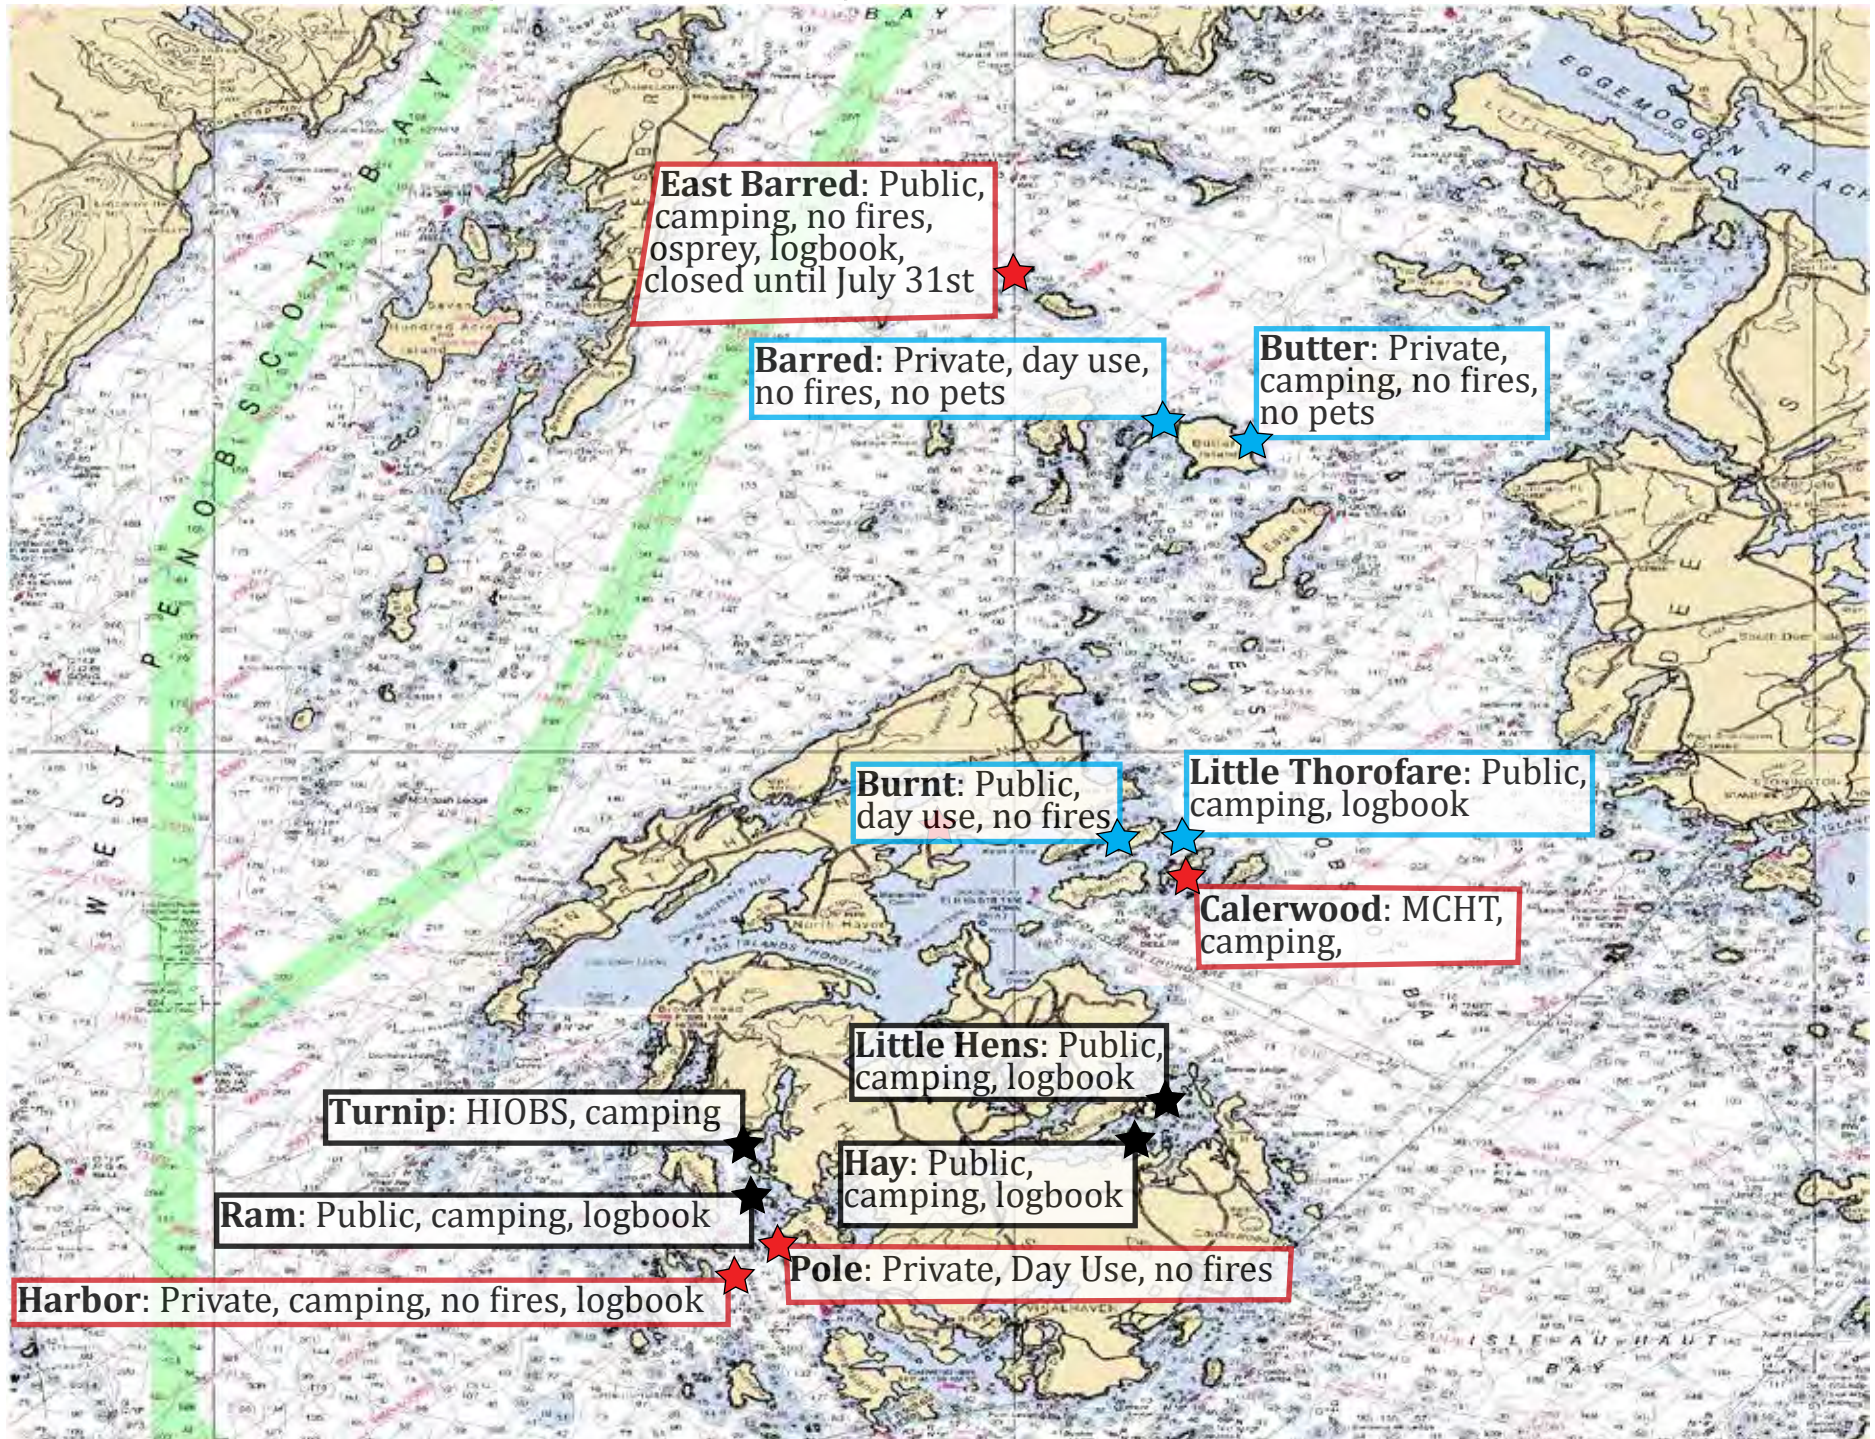

CASCO BAY (WEST)

2026 version

KEY: ★ High priority site ★ Normal priority site ★ Low priority site

CASCO BAY (EAST)

2026 version

KEY: ★ High priority site ★ Normal priority site ★ Low priority site

WESTERN RIVERS (WEST)

2026 version

KEY: ★ High priority site ★ Normal priority site ★ Low priority site

WESTERN RIVERS (EAST)

MUSCONGUS BAY

2026 version

KEY: ★ High priority site ★ Normal priority site ★ Low priority site

INTENTIONALLY BLANK

PENOBSCOT BAY (MUSCLE RIDGE)

2026 version

KEY: ★ High priority site ★ Normal priority site ★ Low priority site

PENOBSCOT BAY (VINALHAVEN)

2026 version

KEY: ★ High priority site ★ Normal priority site ★ Low priority site

DEER ISLE (MERCHANT ROW)

2026 version

KEY: ★ High priority site ★ Normal priority site ★ Low priority site

DEER ISLE (EGGEMOGGIN REACH)

2026 version

KEY: ★ High priority site ★ Normal priority site ★ Low priority site