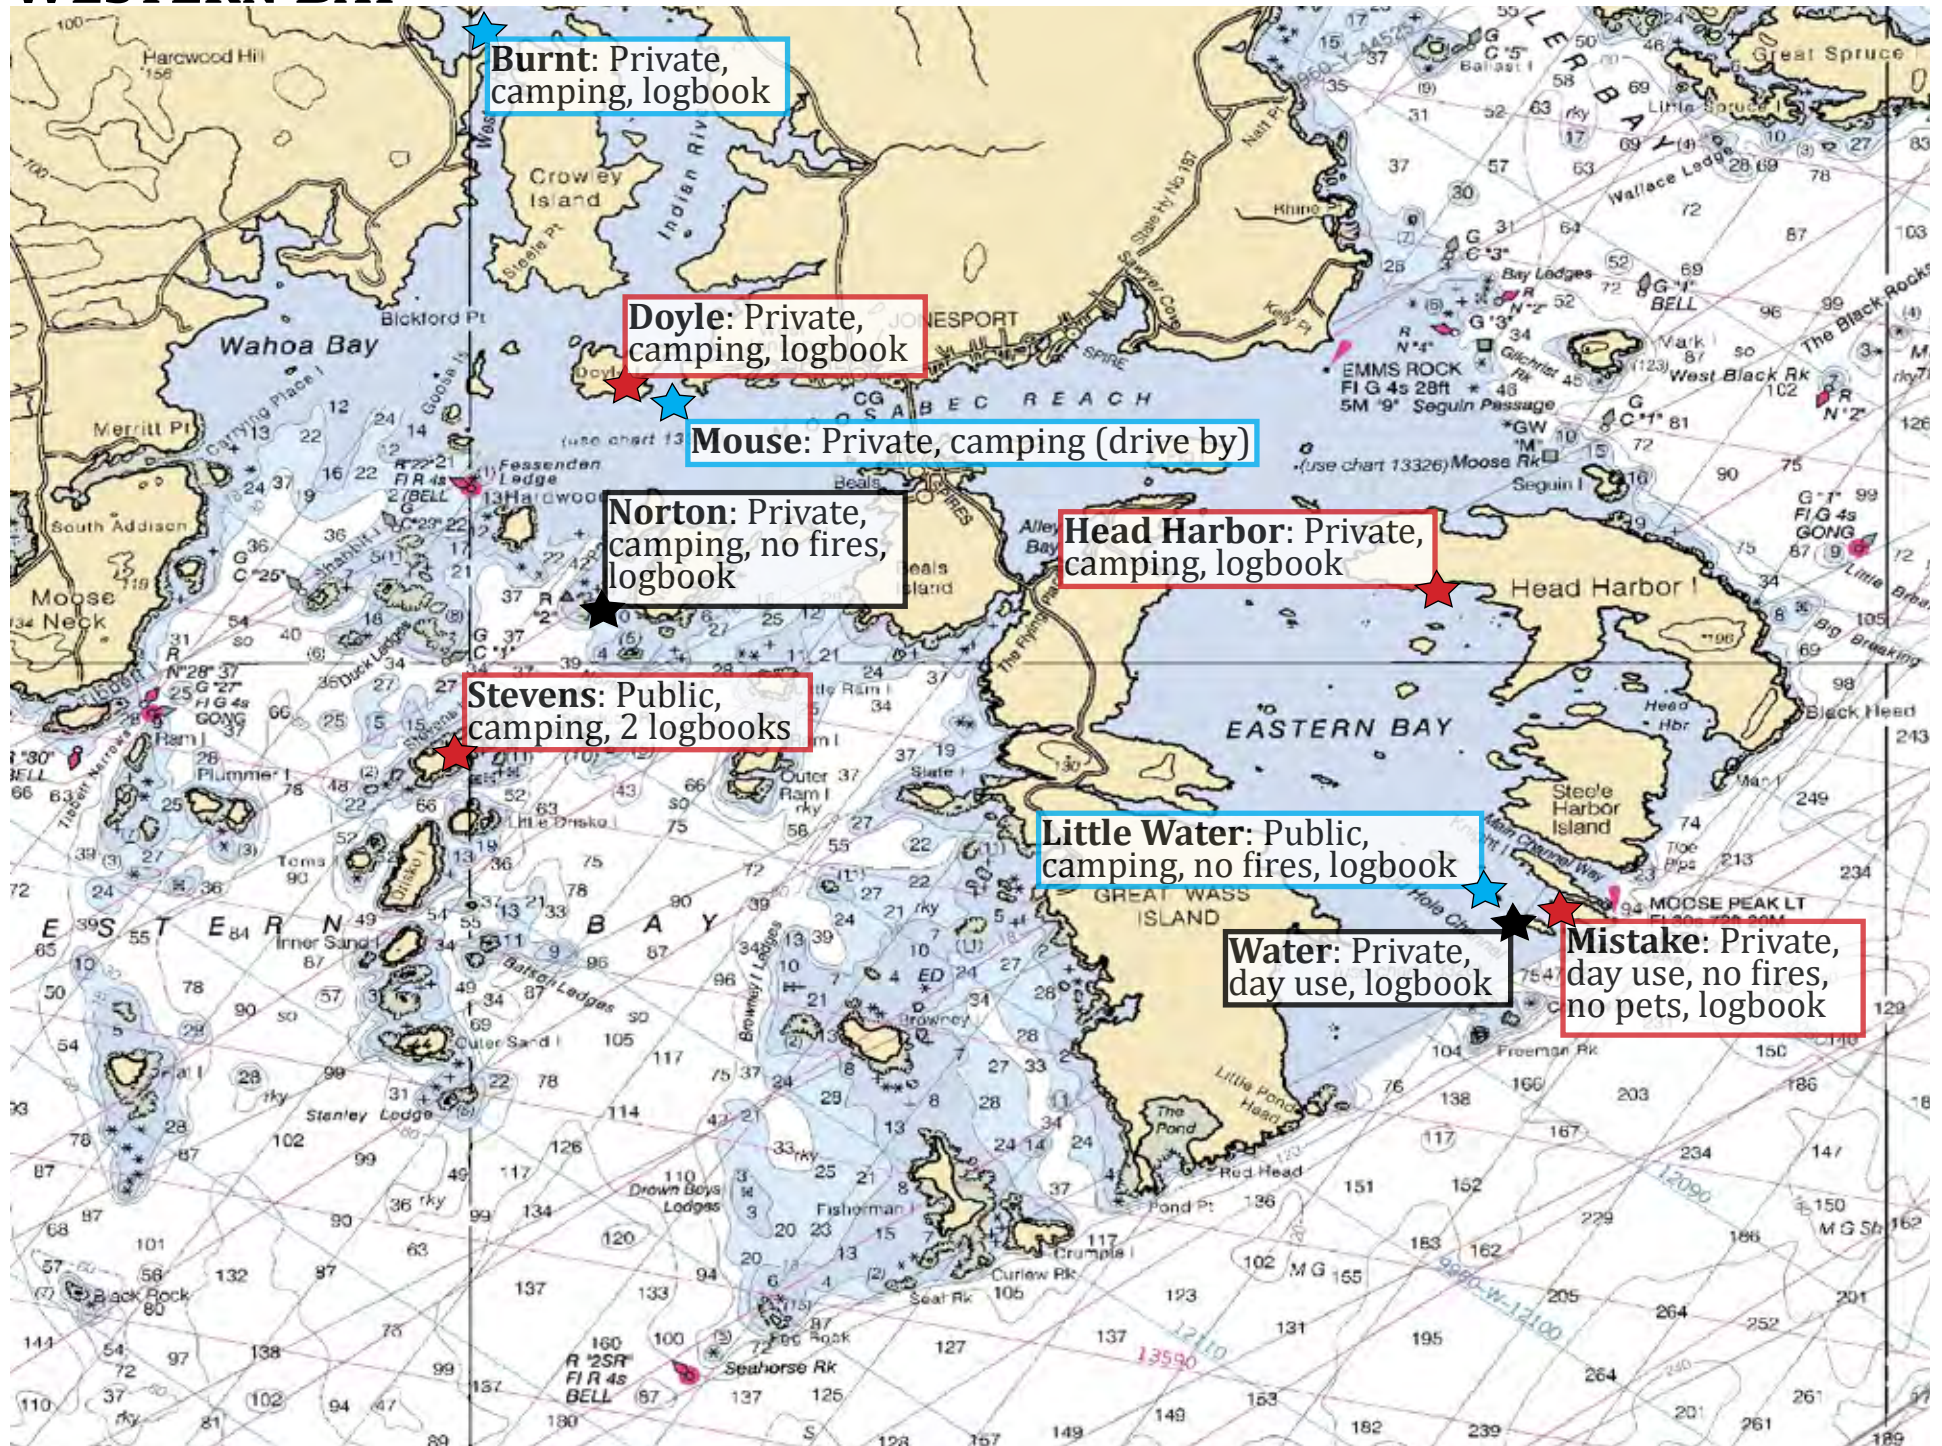

2026 version

KEY: ★ High priority site ★ Normal priority site ★ Low priority site

WESTERN RIVERS (EAST)

MUSCONGUS BAY

2026 version

KEY: ★ High priority site ★ Normal priority site ★ Low priority site

INTENTIONALLY BLANK

Marsh Harbor: Private, camping, no fires, logbook

Sheep: DCC, camping, logbook

Tibbett: DCC, camping, logbook

Green: Private, camping, no fires, no pets

Bois Bubert: USFWS, camping, no fires, no pets, logbook

2026 version

KEY: ★ High priority site ★ Normal priority site ★ Low priority site

WESTERN BAY

2026 version

KEY: ★ High priority site ★ Normal priority site ★ Low priority site

ROQUE BLUFFS

2026 version

KEY: ★ High priority site ★ Normal priority site ★ Low priority site

DOWNEAST (OVERVIEW)

2026 version

KEY: ★ High priority site ★ Normal priority site ★ Low priority site

COBSCOOK BAY

2026 version

KEY: ★ High priority site ★ Normal priority site ★ Low priority site