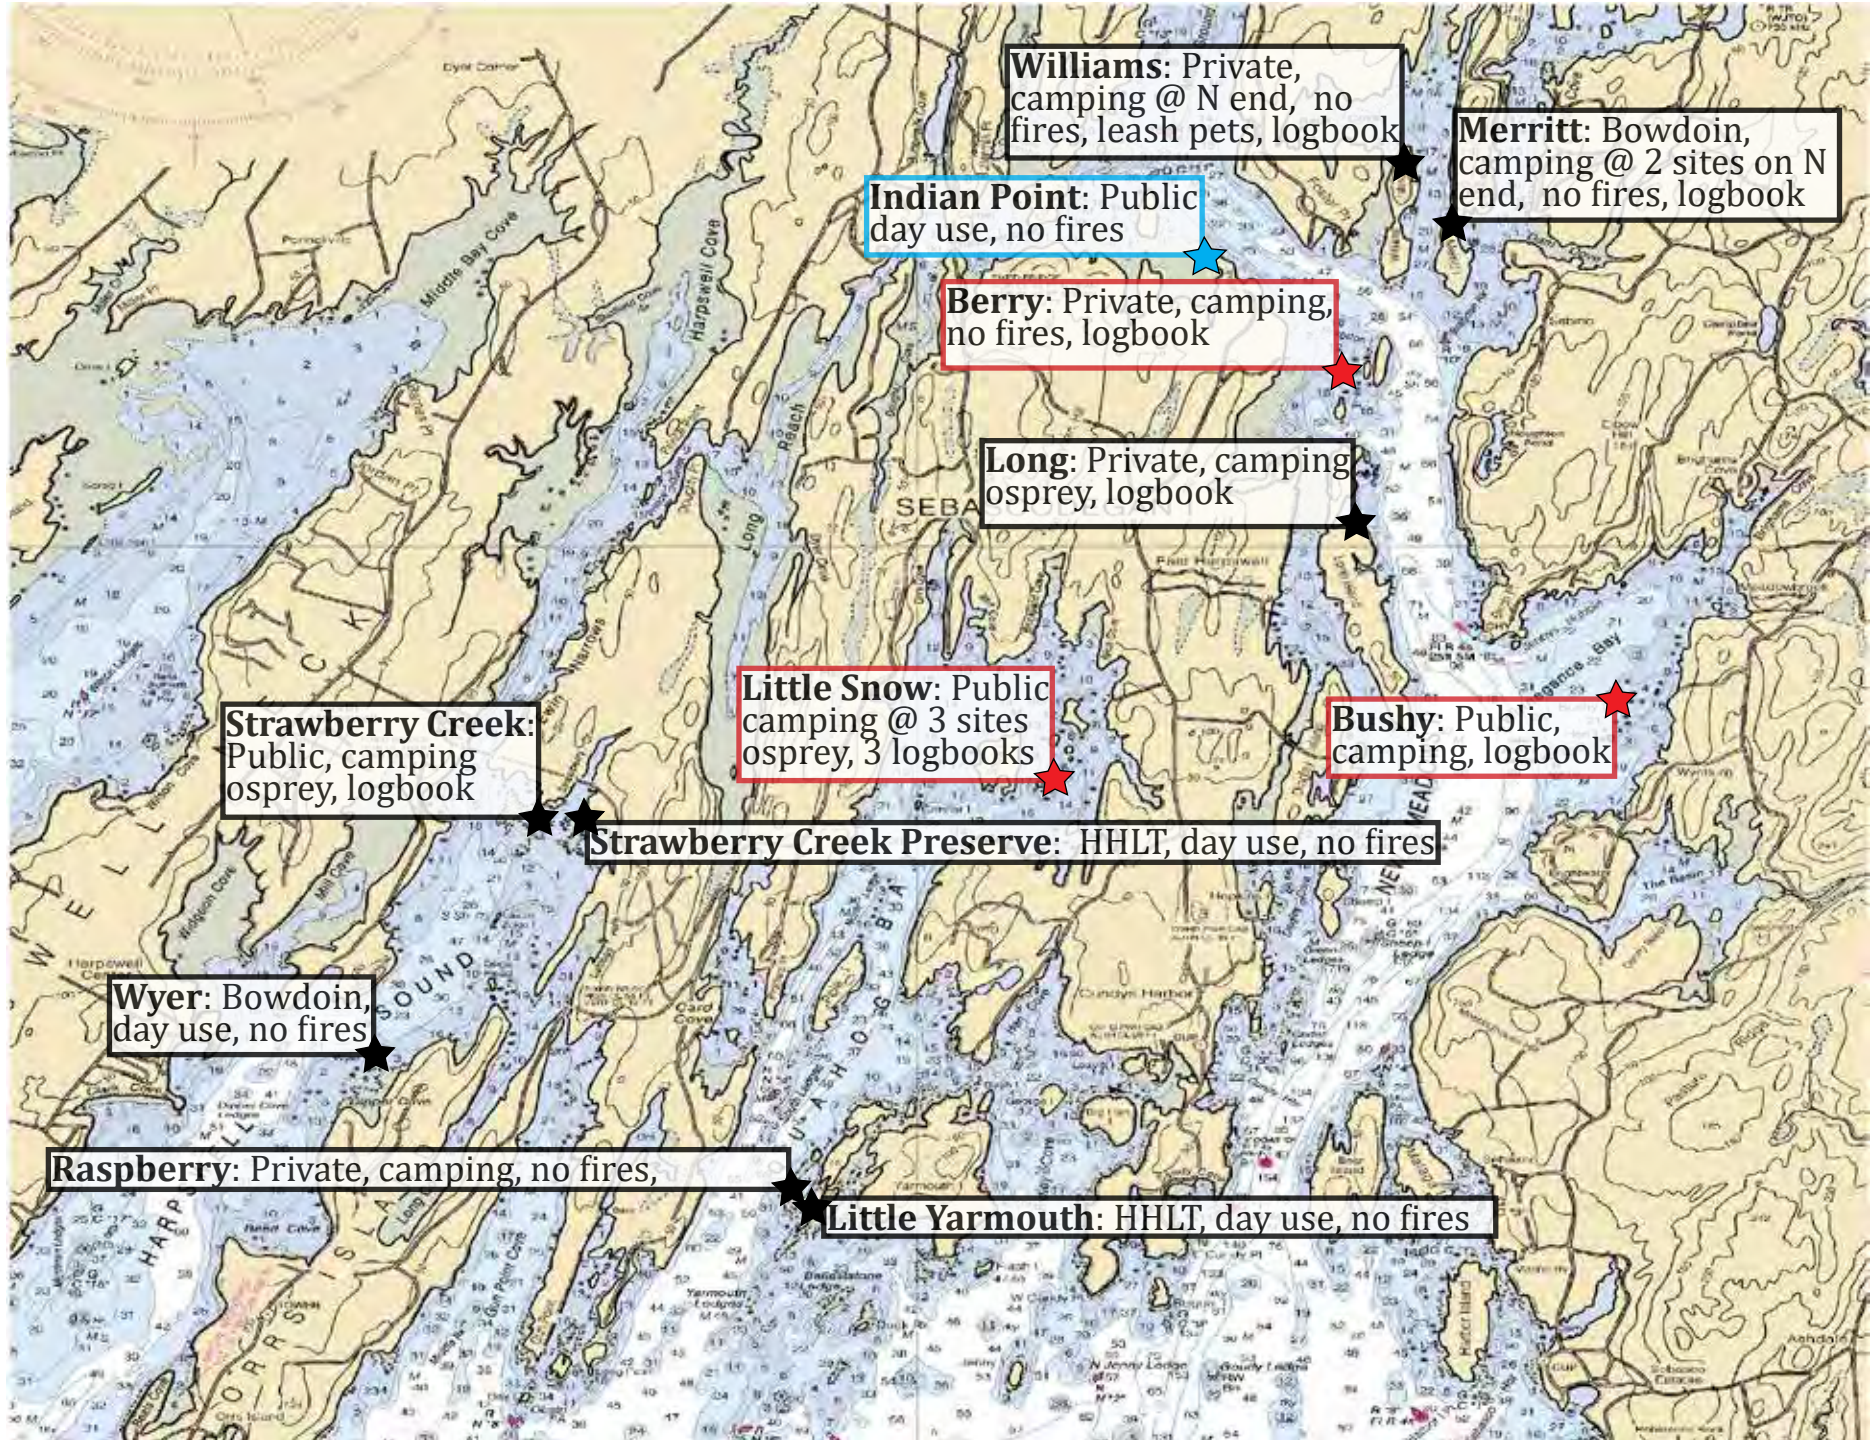

CASCO BAY (WEST)

2026 version

KEY: ★ High priority site ★ Normal priority site ★ Low priority site

CASCO BAY (EAST)

2026 version

KEY: ★ High priority site ★ Normal priority site ★ Low priority site

WESTERN RIVERS (WEST)

2026 version

KEY: ★ High priority site ★ Normal priority site ★ Low priority site

WESTERN RIVERS (EAST)

MUSCONGUS BAY

2026 version

KEY: ★ High priority site ★ Normal priority site ★ Low priority site

INTENTIONALLY BLANK

DEER ISLE (MERCHANT ROW)

2026 version

KEY: ★ High priority site ★ Normal priority site ★ Low priority site

DEER ISLE (EGGEMOGGIN REACH)

2026 version

KEY: ★ High priority site ★ Normal priority site ★ Low priority site

DOWNEAST (OVERVIEW)

2026 version

KEY: ★ High priority site ★ Normal priority site ★ Low priority site

COBSCOOK BAY

2026 version

KEY: ★ High priority site ★ Normal priority site ★ Low priority site