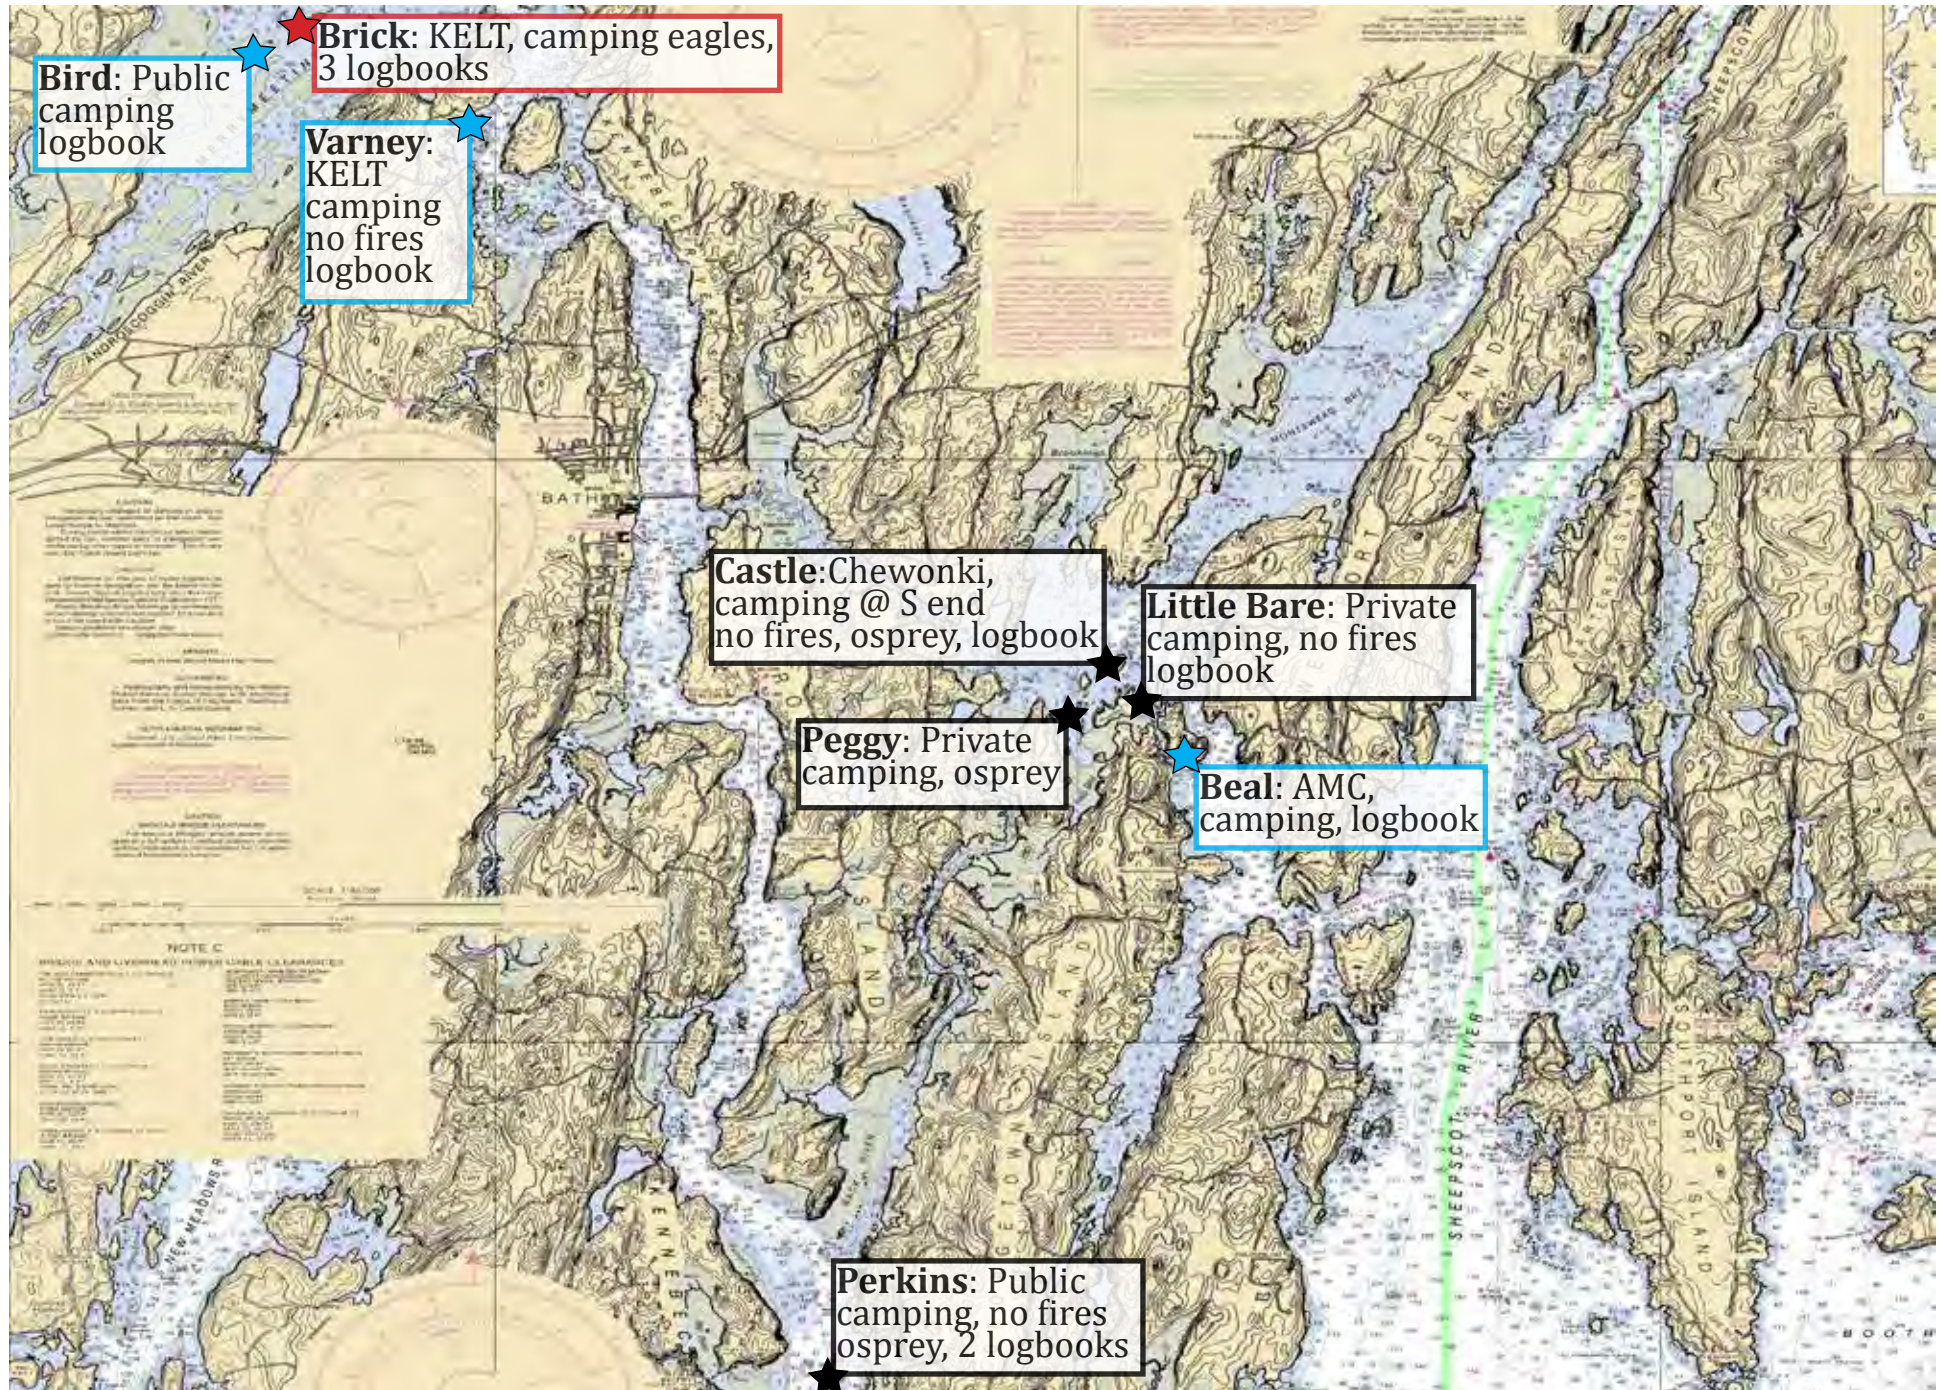

CASCO BAY (WEST)

2026 version

KEY: ★ High priority site ★ Normal priority site ★ Low priority site

CASCO BAY (EAST)

2026 version

KEY: ★ High priority site ★ Normal priority site ★ Low priority site

WESTERN RIVERS (WEST)

2026 version

KEY: ★ High priority site ★ Normal priority site ★ Low priority site

WESTERN RIVERS (EAST)

MUSCONGUS BAY

2026 version

KEY: ★ High priority site ★ Normal priority site ★ Low priority site

INTENTIONALLY BLANK

DEER ISLE (MERCHANT ROW)

2026 version

KEY: ★ High priority site ★ Normal priority site ★ Low priority site

DEER ISLE (EGGEMOGGIN REACH)

2026 version

KEY: ★ High priority site ★ Normal priority site ★ Low priority site

DOWNEAST (OVERVIEW)

2026 version

KEY: ★ High priority site ★ Normal priority site ★ Low priority site

COBSCOOK BAY

2026 version

KEY: ★ High priority site ★ Normal priority site ★ Low priority site