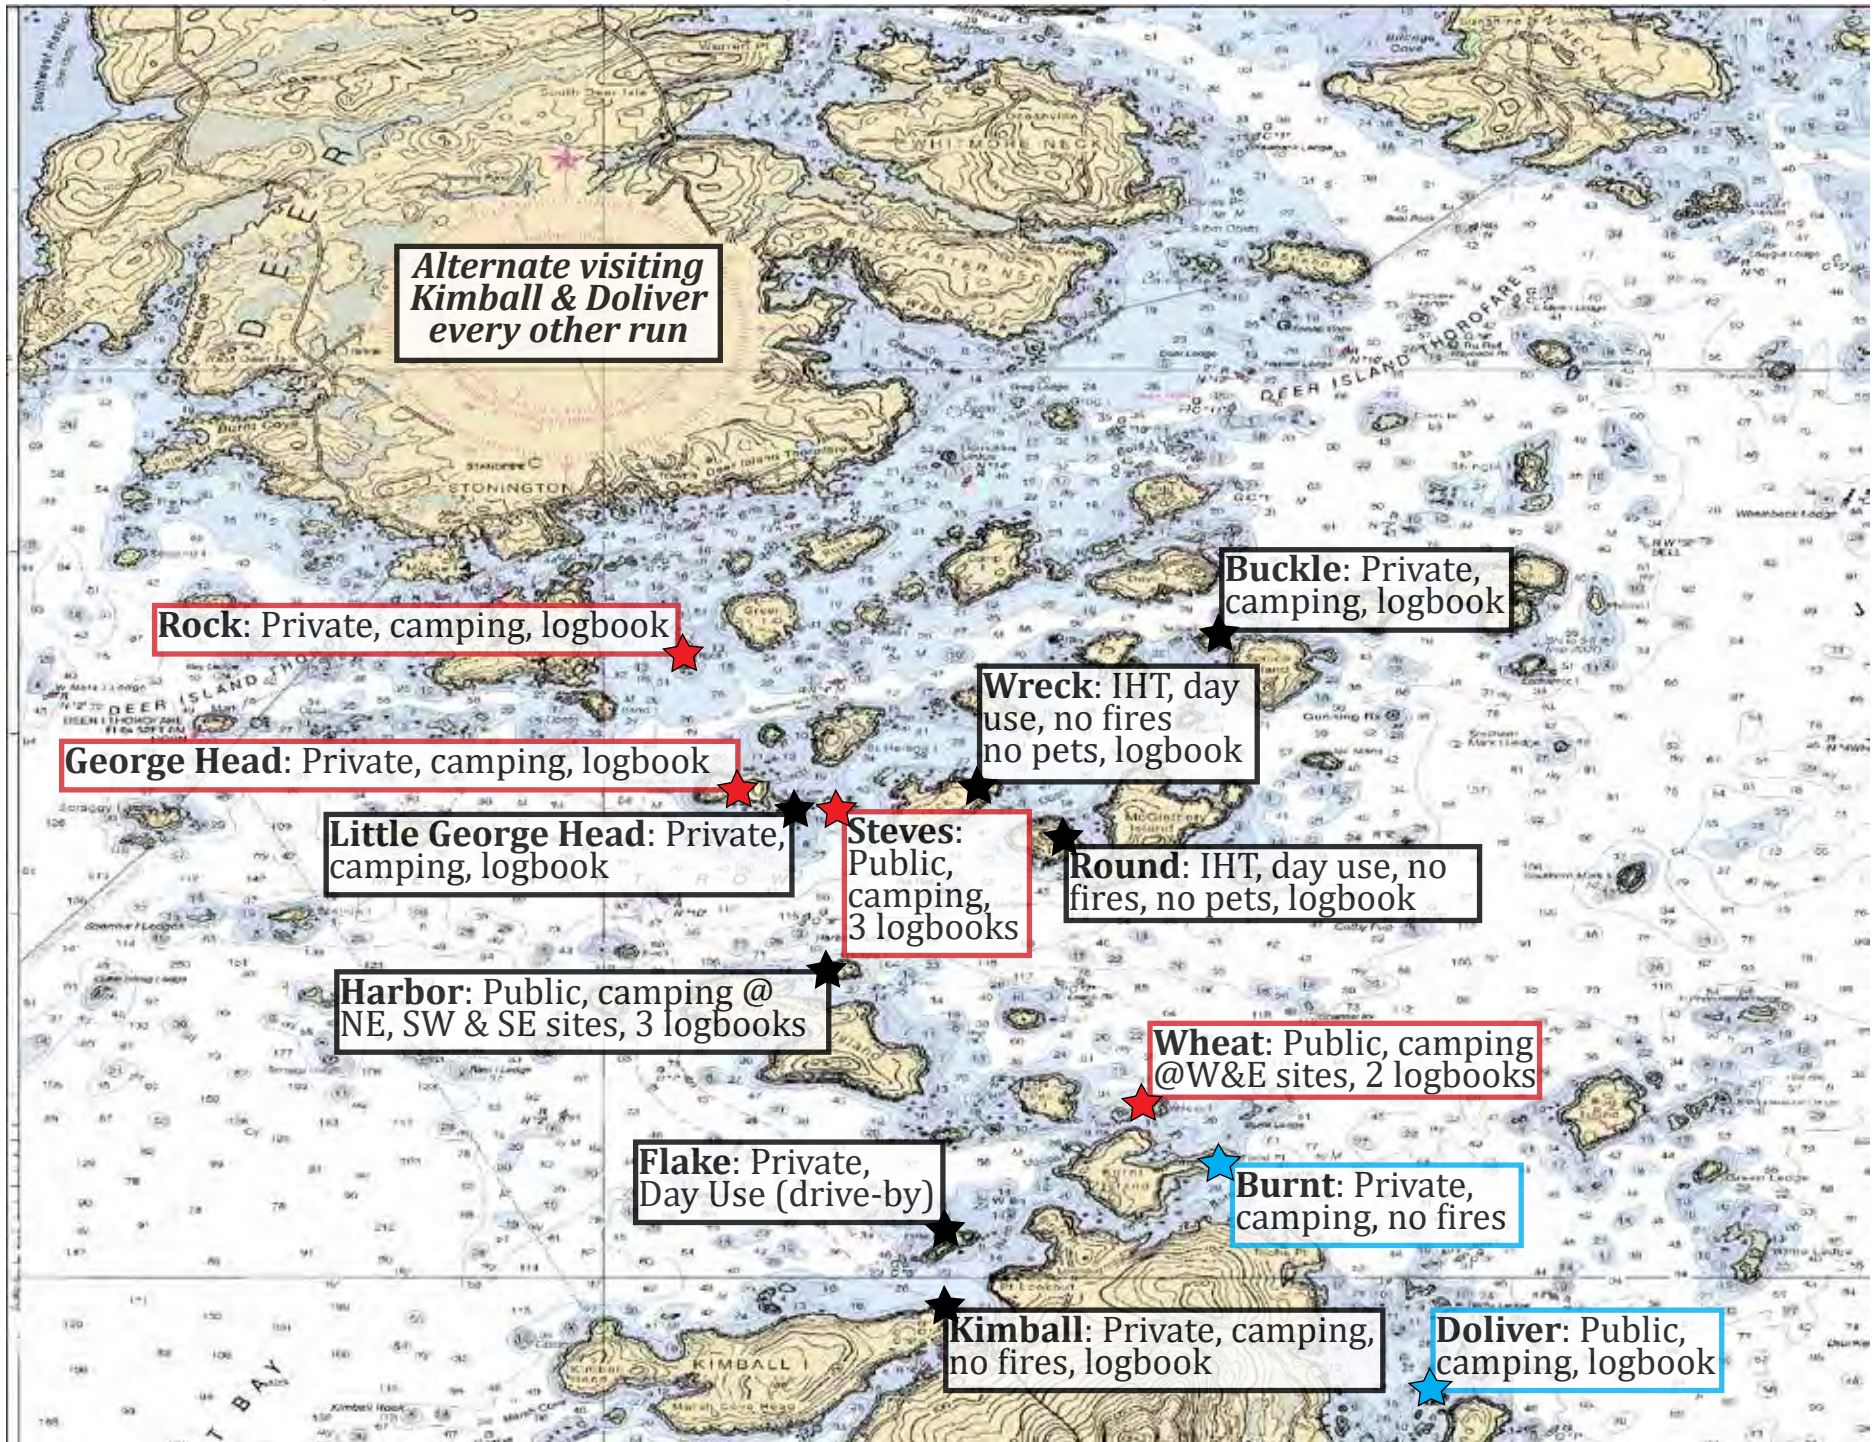

2026 version

KEY: ★ High priority site ★ Normal priority site ★ Low priority site

WESTERN RIVERS (EAST)

MUSCONGUS BAY

2026 version

KEY: ★ High priority site ★ Normal priority site ★ Low priority site

INTENTIONALLY BLANK

PENOBSCOT BAY (MUSCLE RIDGE)

2026 version

KEY: ★ High priority site ★ Normal priority site ★ Low priority site

PENOBSCOT BAY (VINALHAVEN)

2026 version

KEY: ★ High priority site ★ Normal priority site ★ Low priority site

DEER ISLE (MERCHANT ROW)

2026 version

KEY: ★ High priority site ★ Normal priority site ★ Low priority site

DEER ISLE (EGGEMOGGIN REACH)

2026 version

KEY: ★ High priority site ★ Normal priority site ★ Low priority site

MDI

2026 version

KEY: ★ High priority site ★ Normal priority site ★ Low priority site

INTENTIONALLY BLANK

PLEASANT BAY

Mink: Public, camping, no fires, logbook

Daniels: Public, camping, logbook

Sparrow: Private, camping, logbook