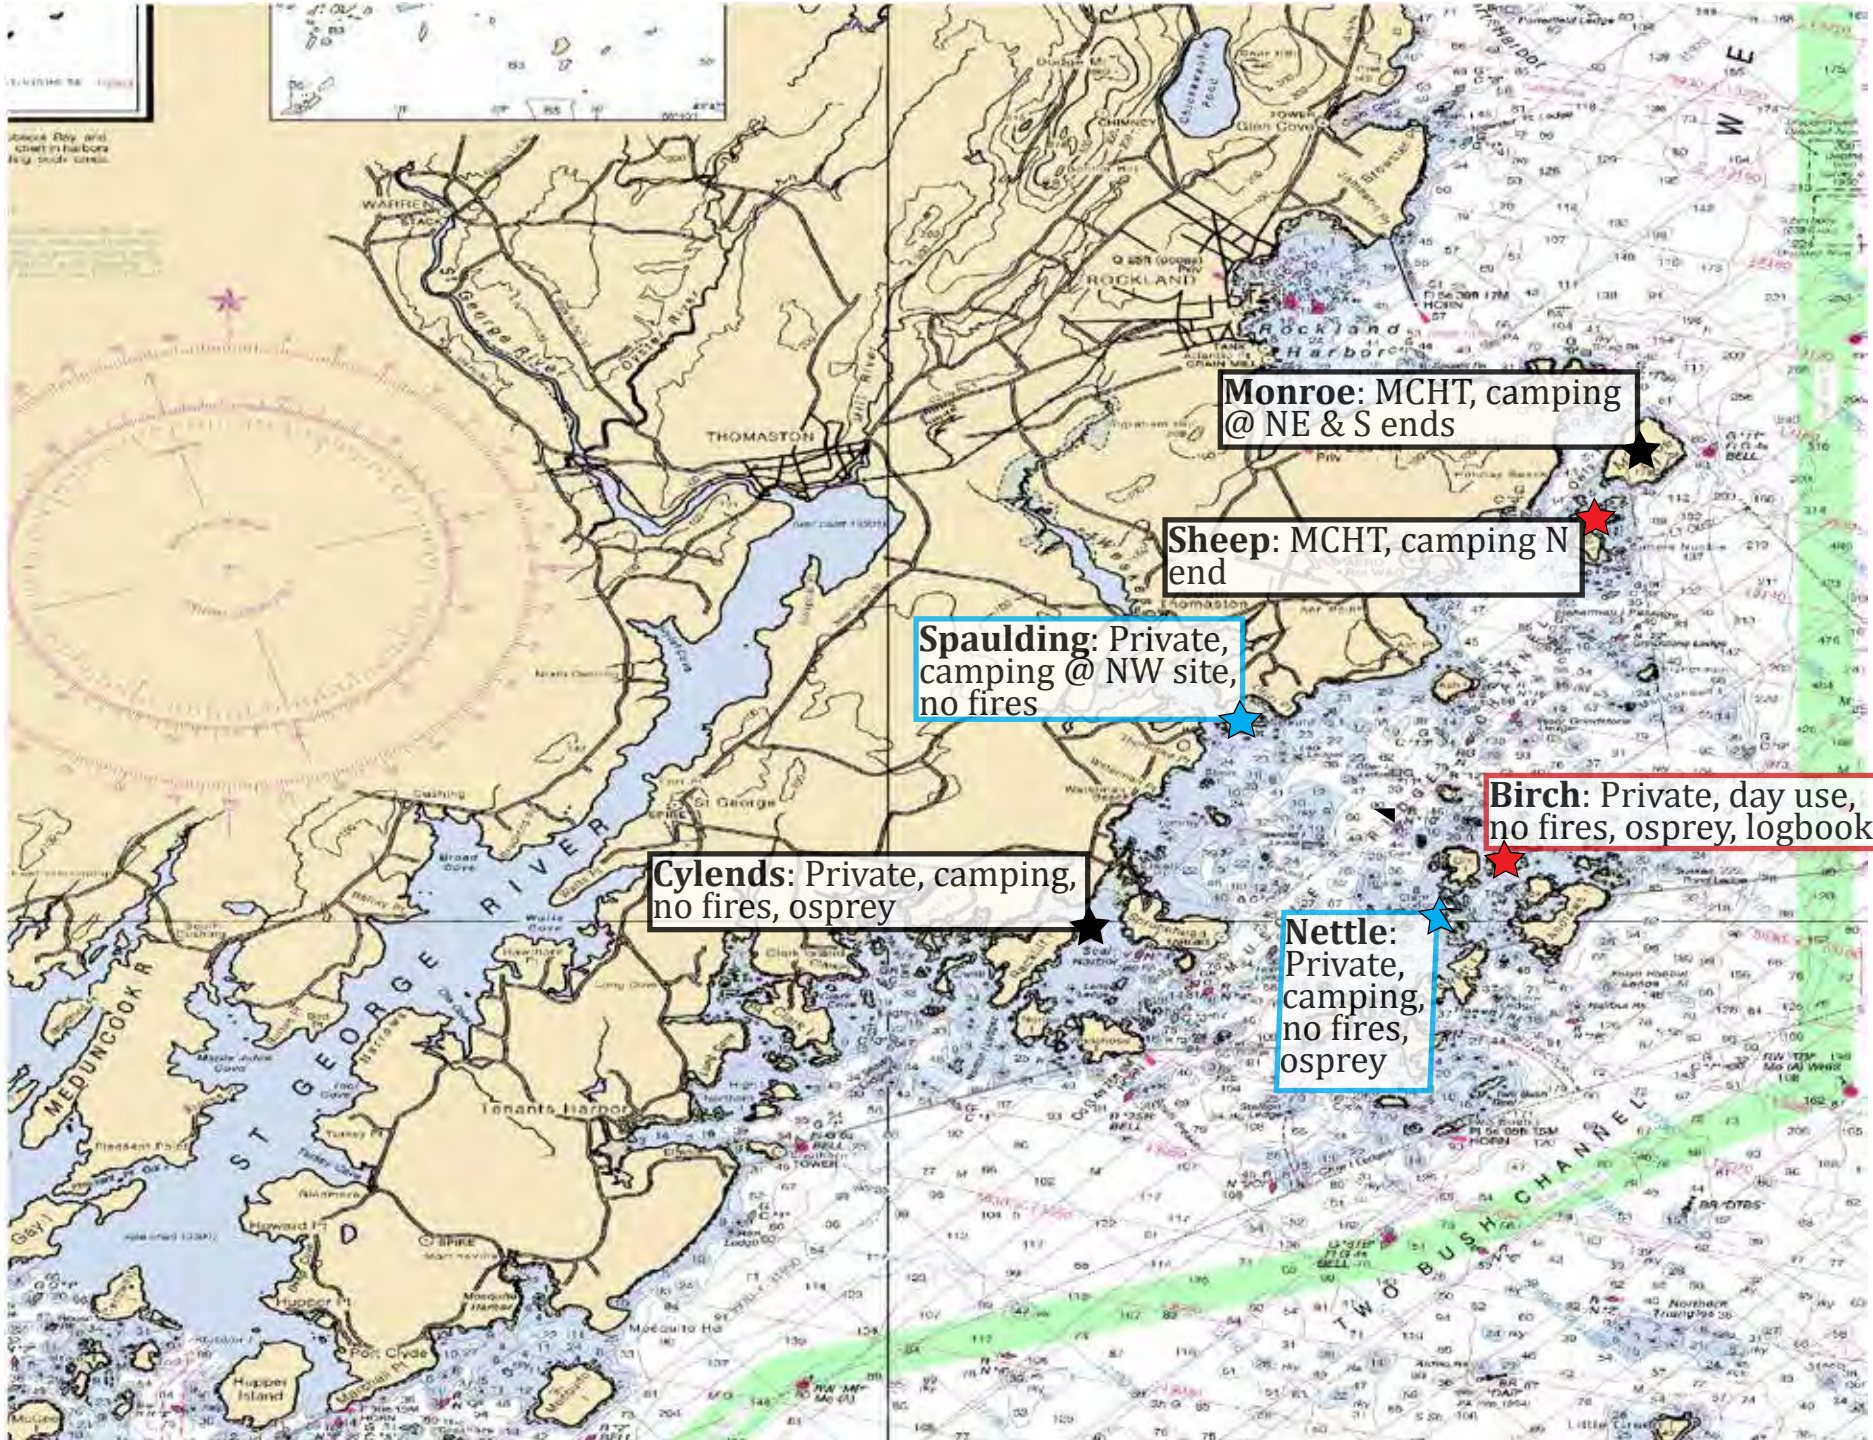

CASCO BAY (WEST)

2026 version

KEY: ★ High priority site ★ Normal priority site ★ Low priority site

CASCO BAY (EAST)

2026 version

KEY: ★ High priority site ★ Normal priority site ★ Low priority site

WESTERN RIVERS (WEST)

2026 version

KEY: ★ High priority site ★ Normal priority site ★ Low priority site

WESTERN RIVERS (EAST)

MUSCONGUS BAY

2026 version

KEY: ★ High priority site ★ Normal priority site ★ Low priority site

INTENTIONALLY BLANK

PENOBSCOT BAY (MUSCLE RIDGE)

2026 version

KEY: ★ High priority site ★ Normal priority site ★ Low priority site

PENOBSCOT BAY (VINALHAVEN)

2026 version

KEY: ★ High priority site ★ Normal priority site ★ Low priority site

DEER ISLE (MERCHANT ROW)

2026 version

KEY: ★ High priority site ★ Normal priority site ★ Low priority site

DEER ISLE (EGGEMOGGIN REACH)

2026 version

KEY: ★ High priority site ★ Normal priority site ★ Low priority site