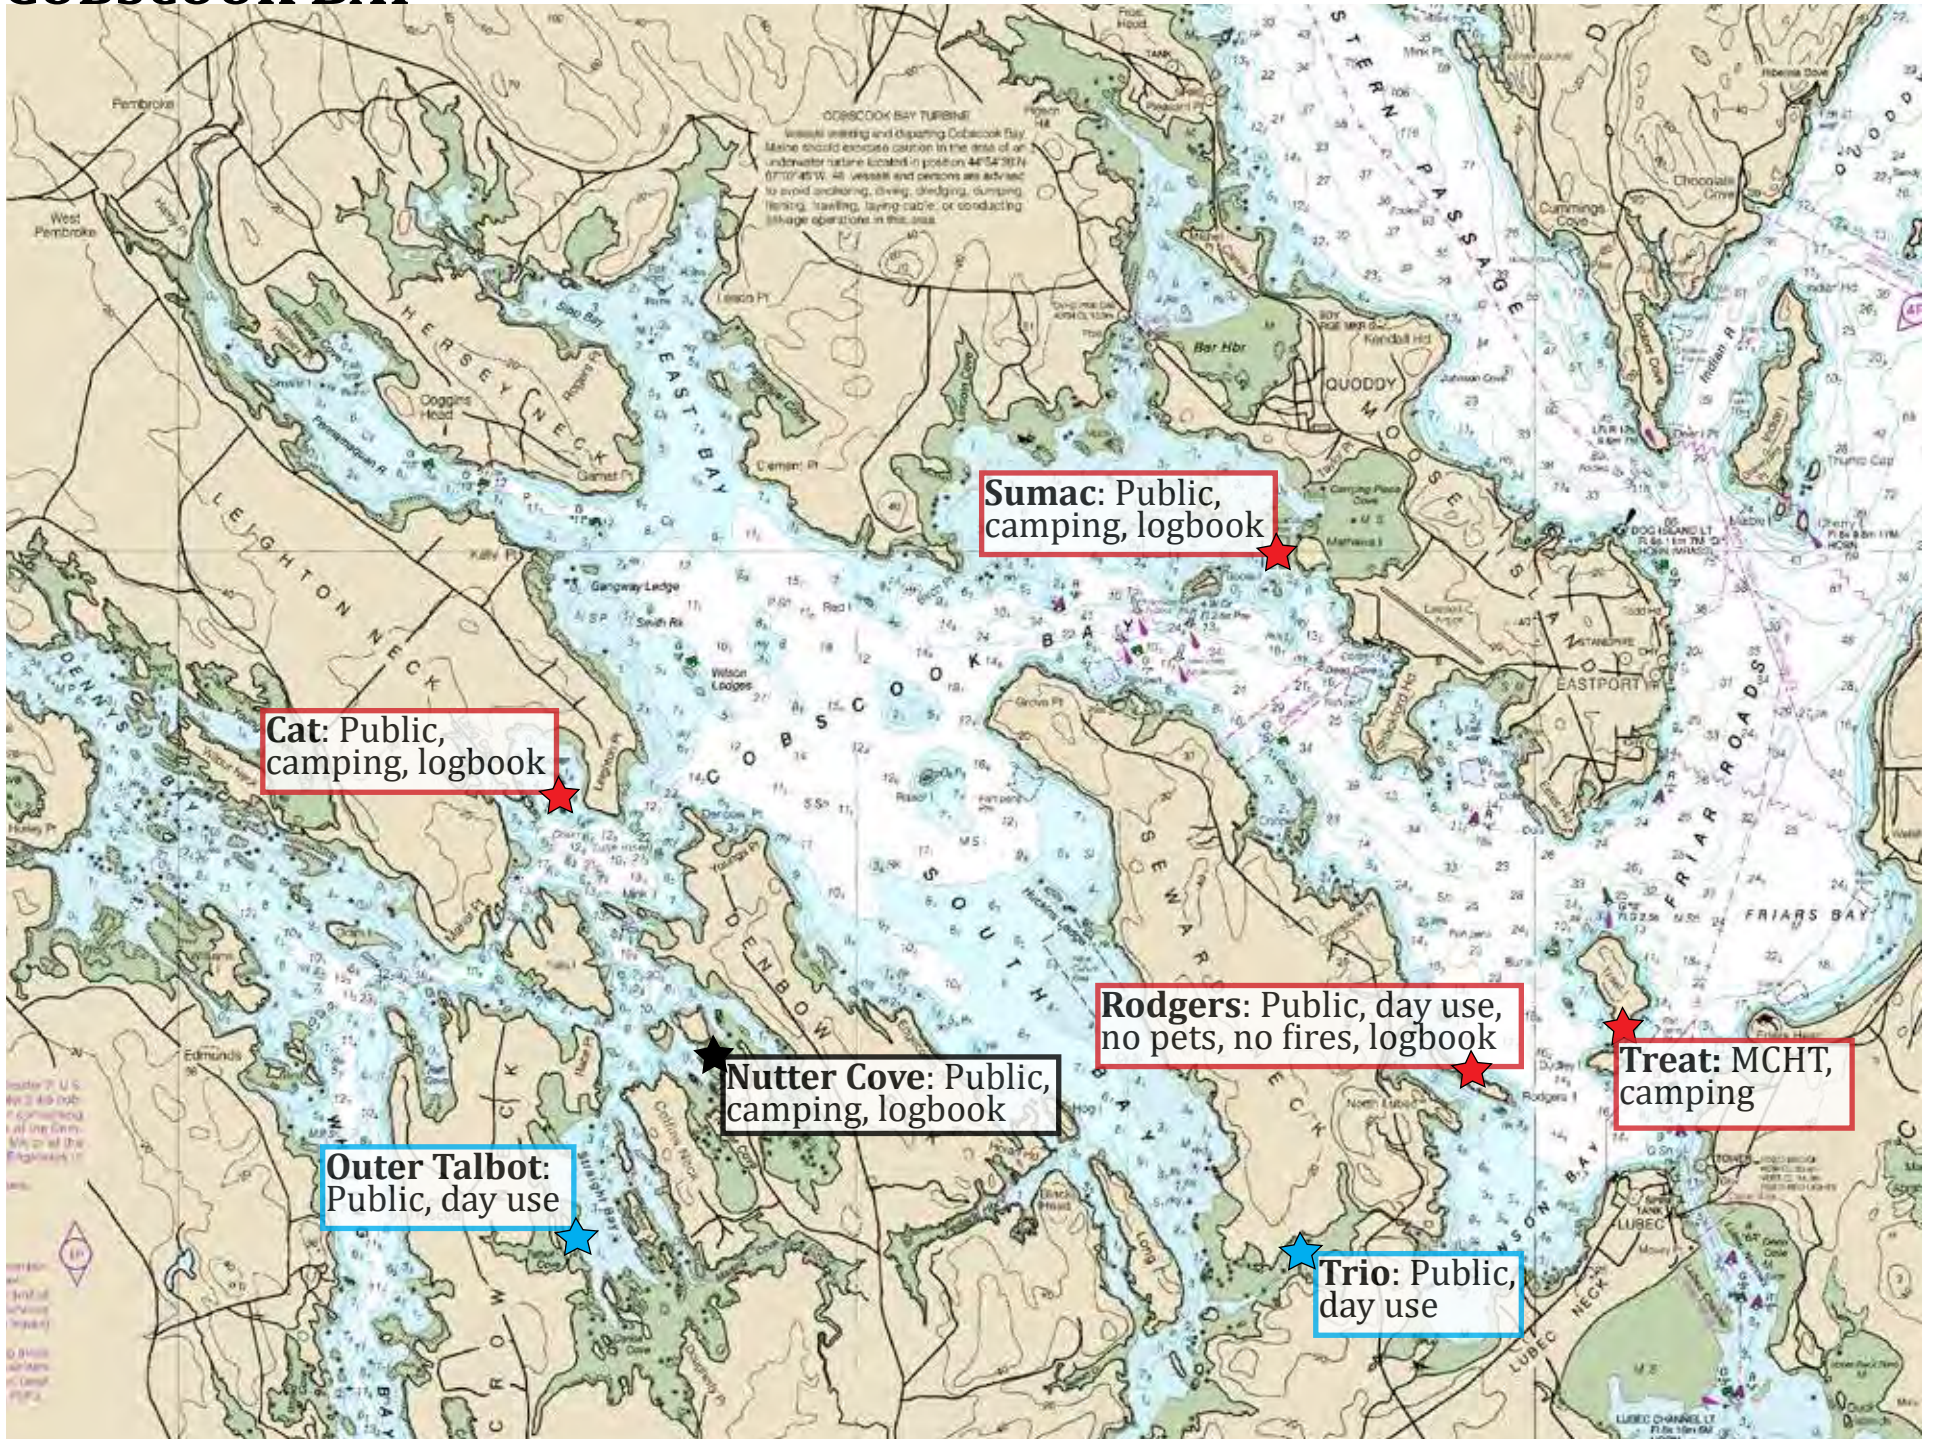

2026 version

KEY: ★ High priority site ★ Normal priority site ★ Low priority site

WESTERN RIVERS (EAST)

MUSCONGUS BAY

2026 version

KEY: ★ High priority site ★ Normal priority site ★ Low priority site

INTENTIONALLY BLANK

2026 version

KEY: ★ High priority site ★ Normal priority site ★ Low priority site

WESTERN BAY

2026 version

KEY: ★ High priority site ★ Normal priority site ★ Low priority site

ROQUE BLUFFS

2026 version

KEY: ★ High priority site ★ Normal priority site ★ Low priority site

DOWNEAST (OVERVIEW)

2026 version

KEY: ★ High priority site ★ Normal priority site ★ Low priority site

COBSCOOK BAY

2026 version

KEY: ★ High priority site ★ Normal priority site ★ Low priority site