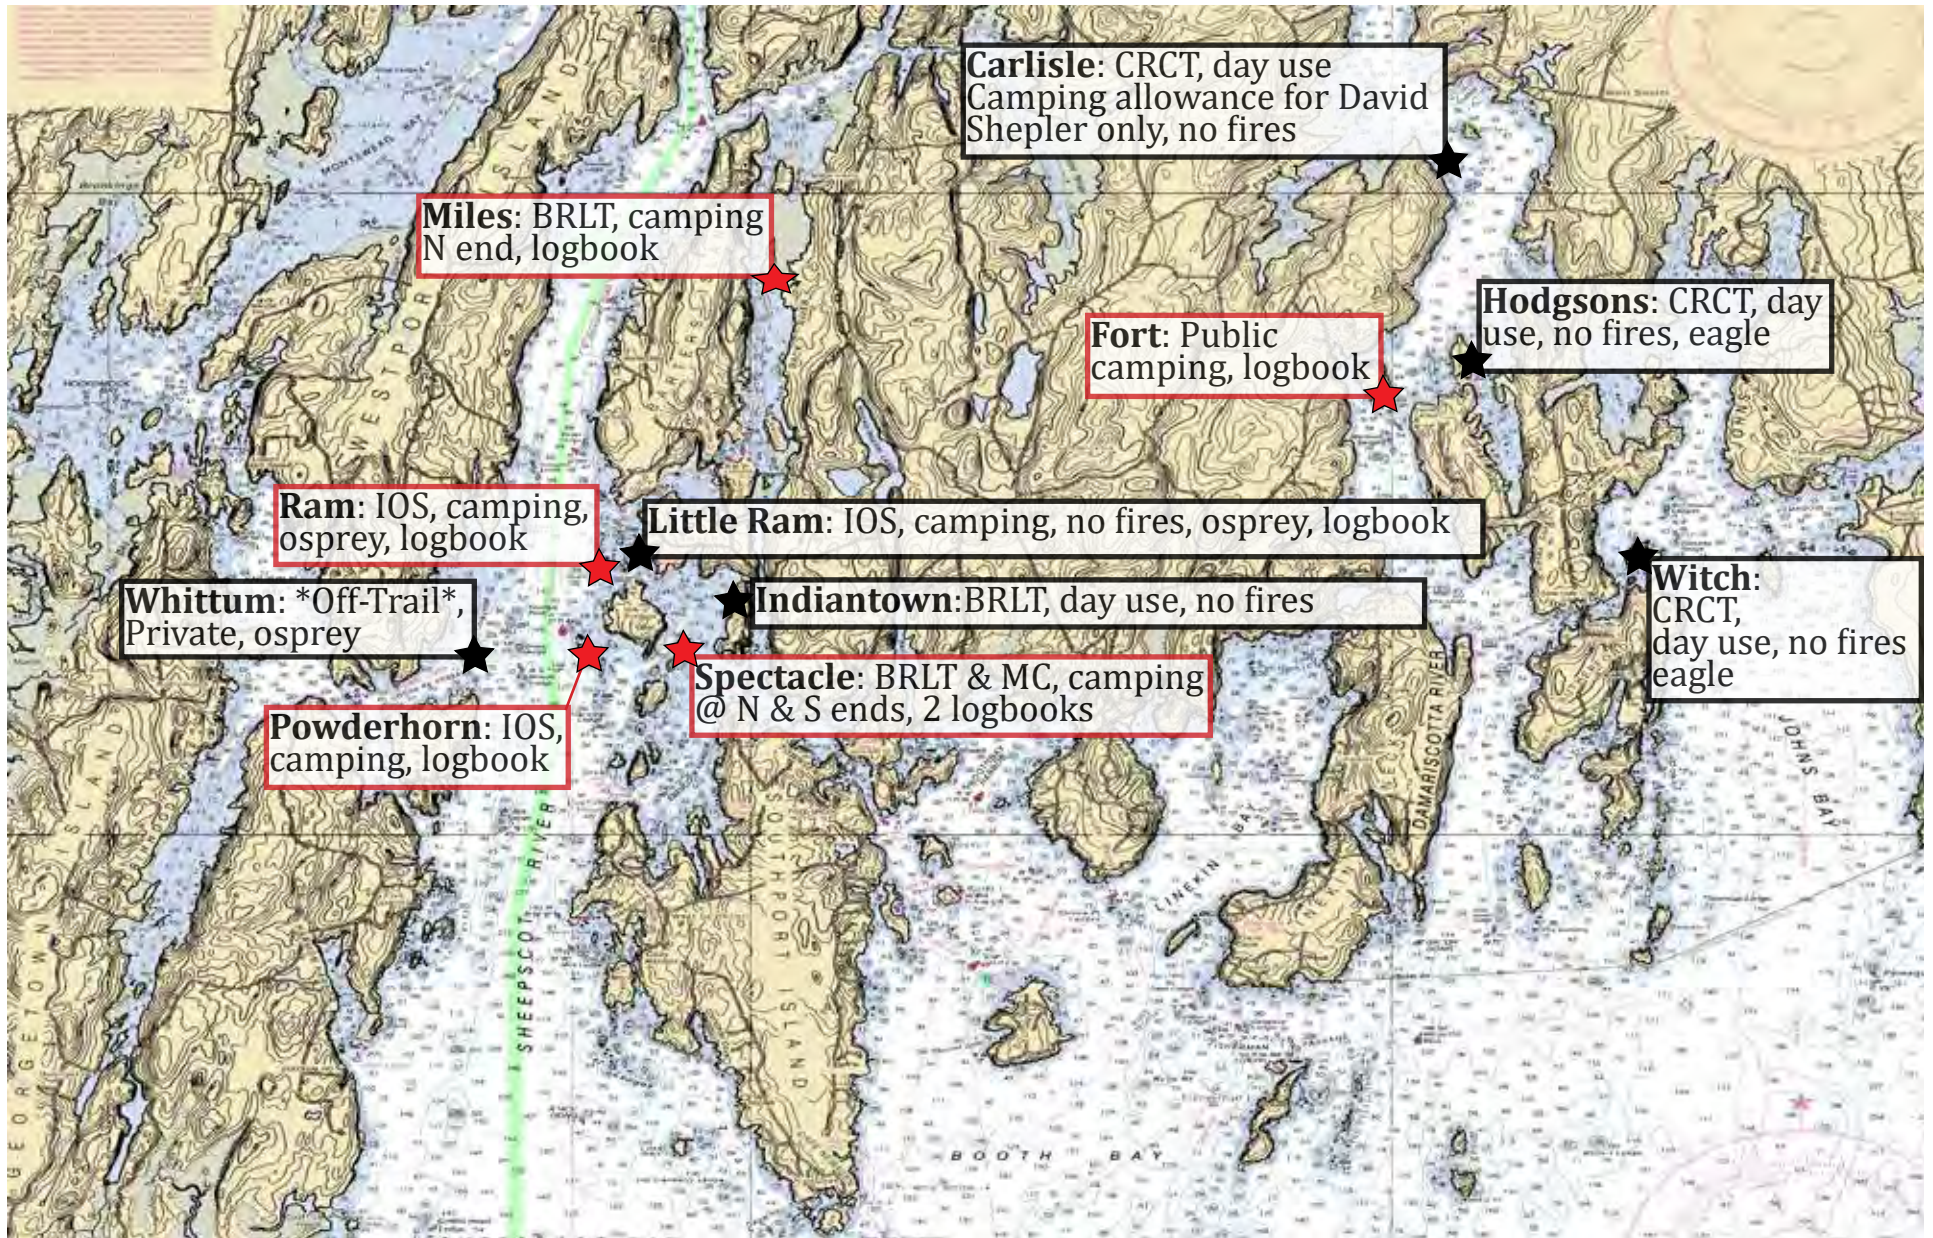

CASCO BAY (WEST)

2026 version

KEY: ★ High priority site ★ Normal priority site ★ Low priority site

CASCO BAY (EAST)

2026 version

KEY: ★ High priority site ★ Normal priority site ★ Low priority site

WESTERN RIVERS (WEST)

2026 version

KEY: ★ High priority site ★ Normal priority site ★ Low priority site

WESTERN RIVERS (EAST)

MUSCONGUS BAY

2026 version

KEY: ★ High priority site ★ Normal priority site ★ Low priority site

INTENTIONALLY BLANK

DEER ISLE (MERCHANT ROW)

2026 version

KEY: ★ High priority site ★ Normal priority site ★ Low priority site

DEER ISLE (EGGEMOGGIN REACH)

2026 version

KEY: ★ High priority site ★ Normal priority site ★ Low priority site

DOWNEAST (OVERVIEW)

2026 version

KEY: ★ High priority site ★ Normal priority site ★ Low priority site

COBSCOOK BAY

2026 version

KEY: ★ High priority site ★ Normal priority site ★ Low priority site