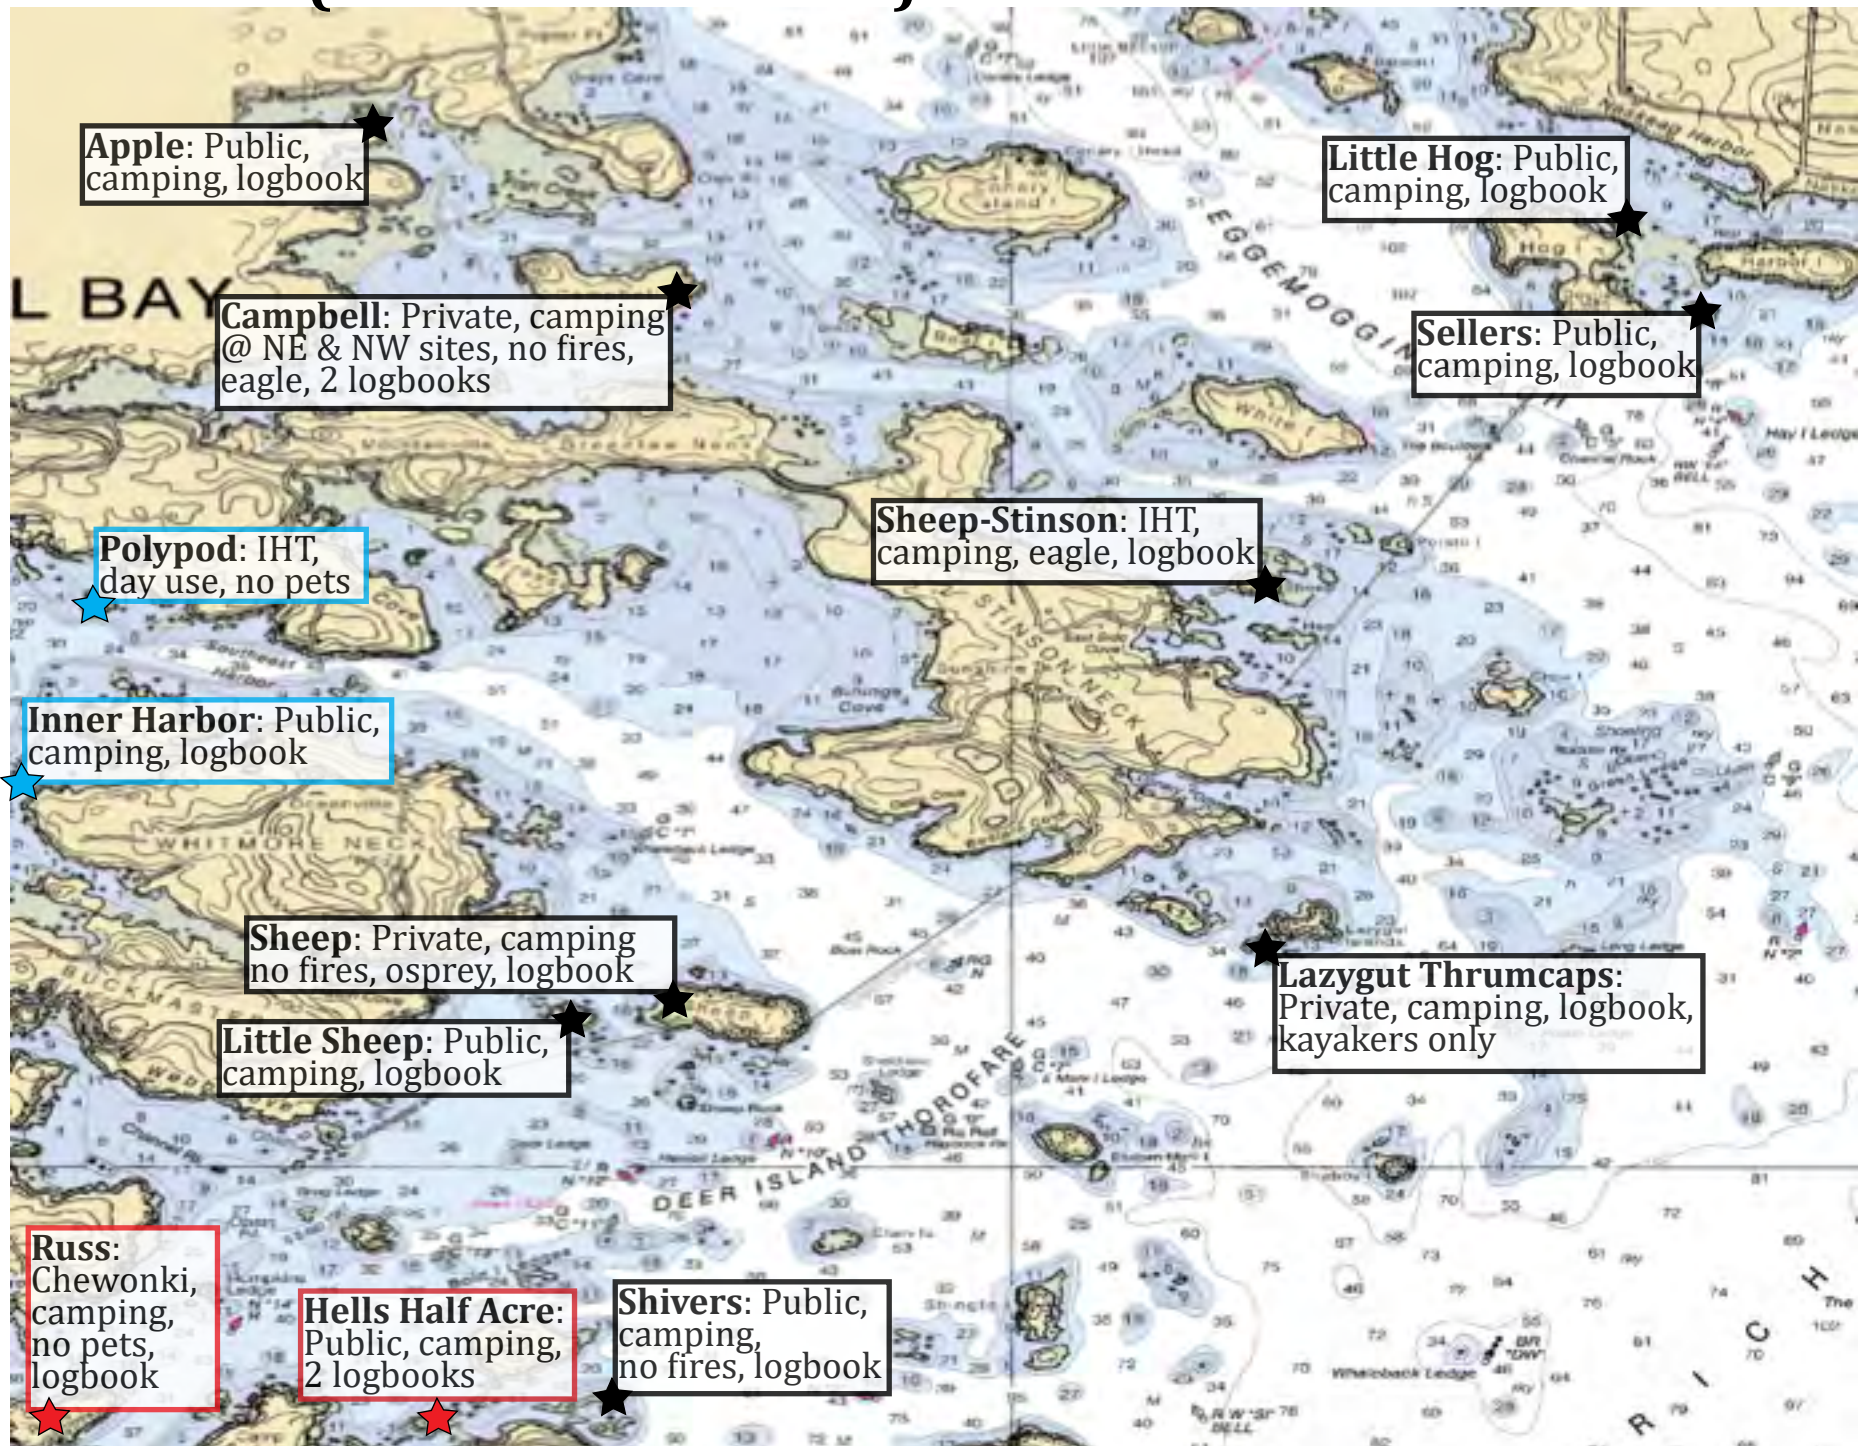

2026 version

KEY: ★ High priority site ★ Normal priority site ★ Low priority site

WESTERN RIVERS (EAST)

MUSCONGUS BAY

2026 version

KEY: ★ High priority site ★ Normal priority site ★ Low priority site

INTENTIONALLY BLANK

PENOBSCOT BAY (MUSCLE RIDGE)

2026 version

KEY: ★ High priority site ★ Normal priority site ★ Low priority site

PENOBSCOT BAY (VINALHAVEN)

2026 version

KEY: ★ High priority site ★ Normal priority site ★ Low priority site

DEER ISLE (MERCHANT ROW)

2026 version

KEY: ★ High priority site ★ Normal priority site ★ Low priority site

DEER ISLE (EGGEMOGGIN REACH)

2026 version

KEY: ★ High priority site ★ Normal priority site ★ Low priority site

MDI

2026 version

KEY: ★ High priority site ★ Normal priority site ★ Low priority site

INTENTIONALLY BLANK

PLEASANT BAY

Mink: Public, camping, no fires, logbook

Daniels: Public, camping, logbook

Sparrow: Private, camping, logbook