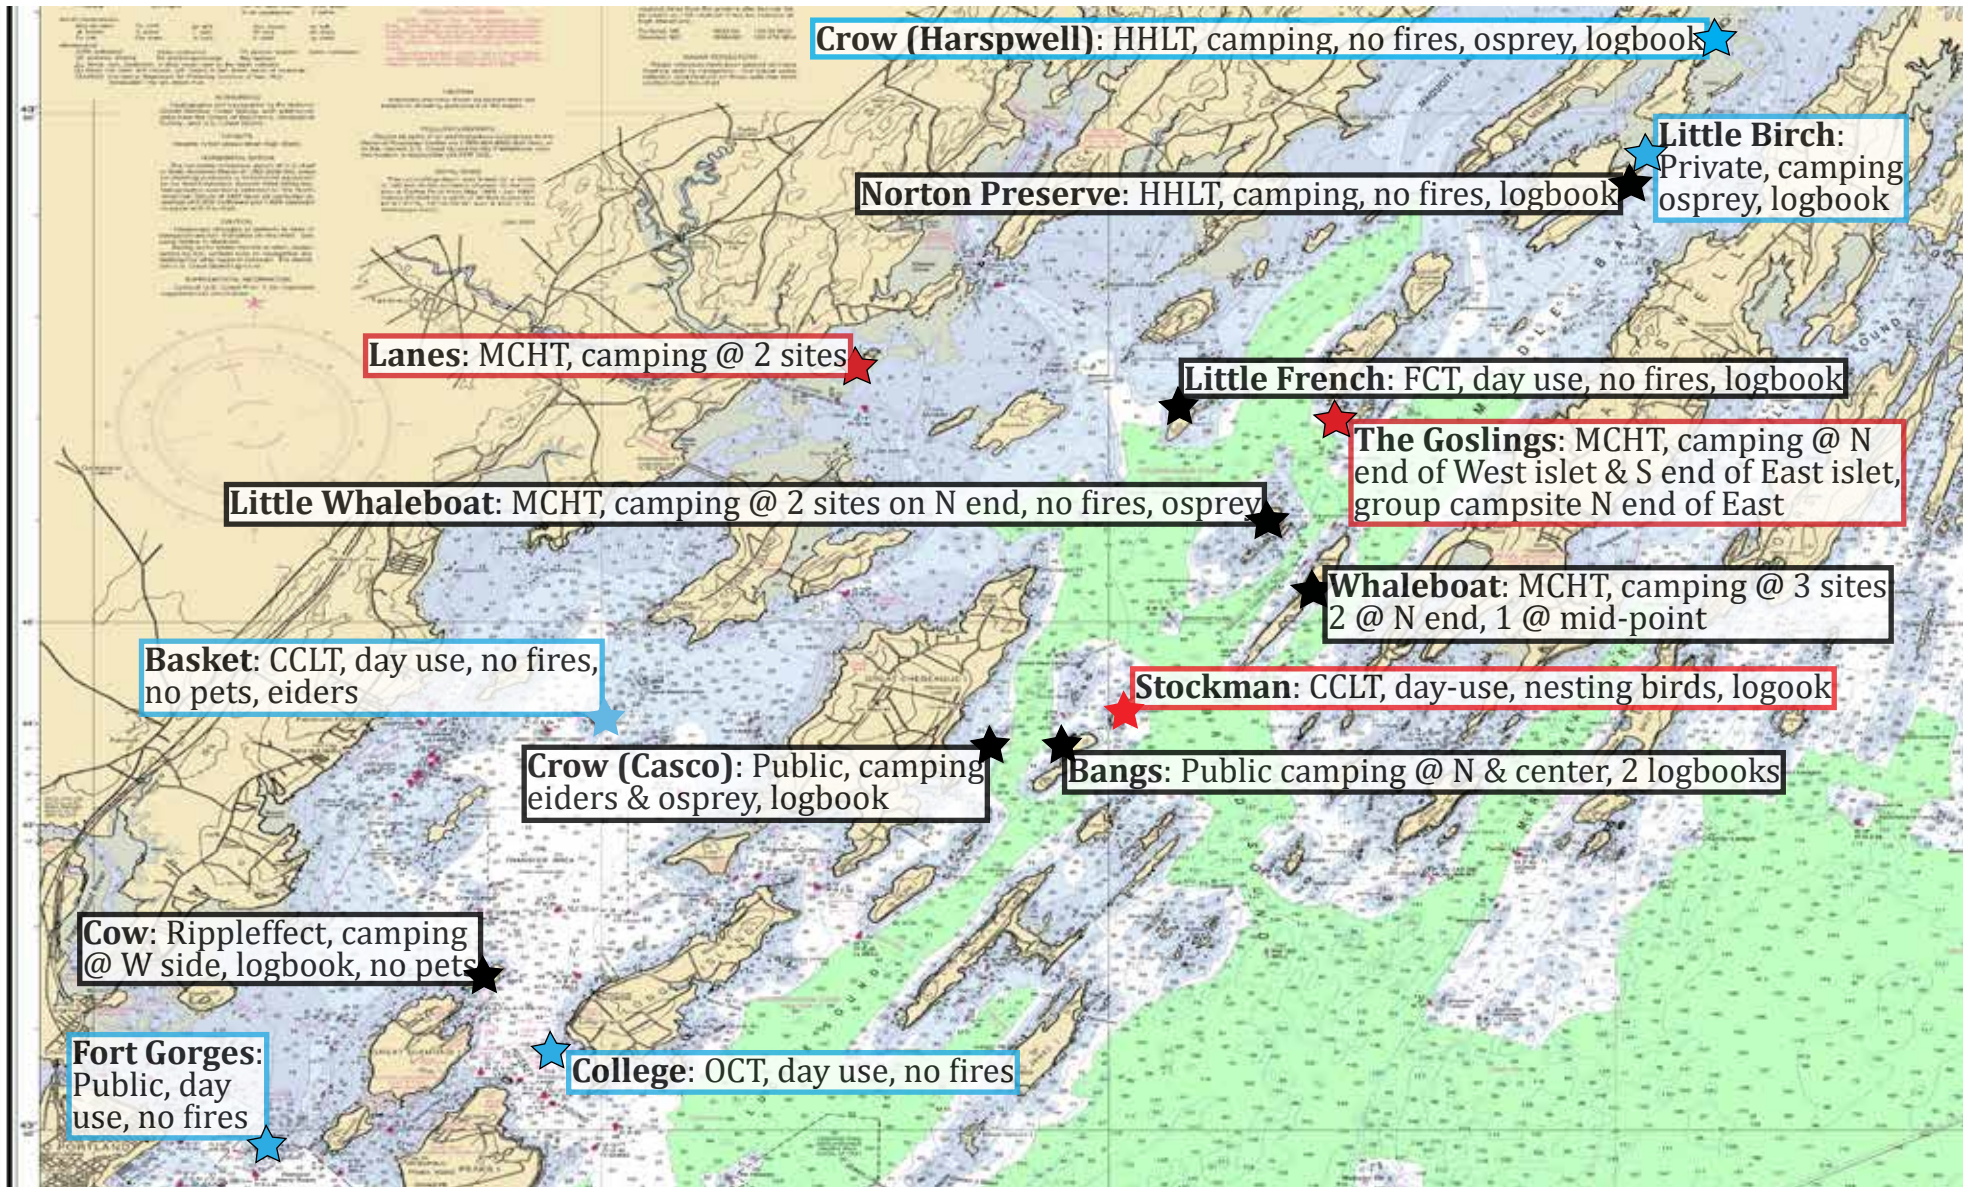

CASCO BAY (WEST)

2026 version

KEY: ★ High priority site ★ Normal priority site ★ Low priority site

CASCO BAY (EAST)

2026 version

KEY: ★ High priority site ★ Normal priority site ★ Low priority site

WESTERN RIVERS (WEST)

2026 version

KEY: ★ High priority site ★ Normal priority site ★ Low priority site

WESTERN RIVERS (EAST)

MUSCONGUS BAY

2026 version

KEY: ★ High priority site ★ Normal priority site ★ Low priority site

INTENTIONALLY BLANK

DEER ISLE (MERCHANT ROW)

2026 version

KEY: ★ High priority site ★ Normal priority site ★ Low priority site

DEER ISLE (EGGEMOGGIN REACH)

2026 version

KEY: ★ High priority site ★ Normal priority site ★ Low priority site

DOWNEAST (OVERVIEW)

2026 version

KEY: ★ High priority site ★ Normal priority site ★ Low priority site

COBSCOOK BAY

2026 version

KEY: ★ High priority site ★ Normal priority site ★ Low priority site