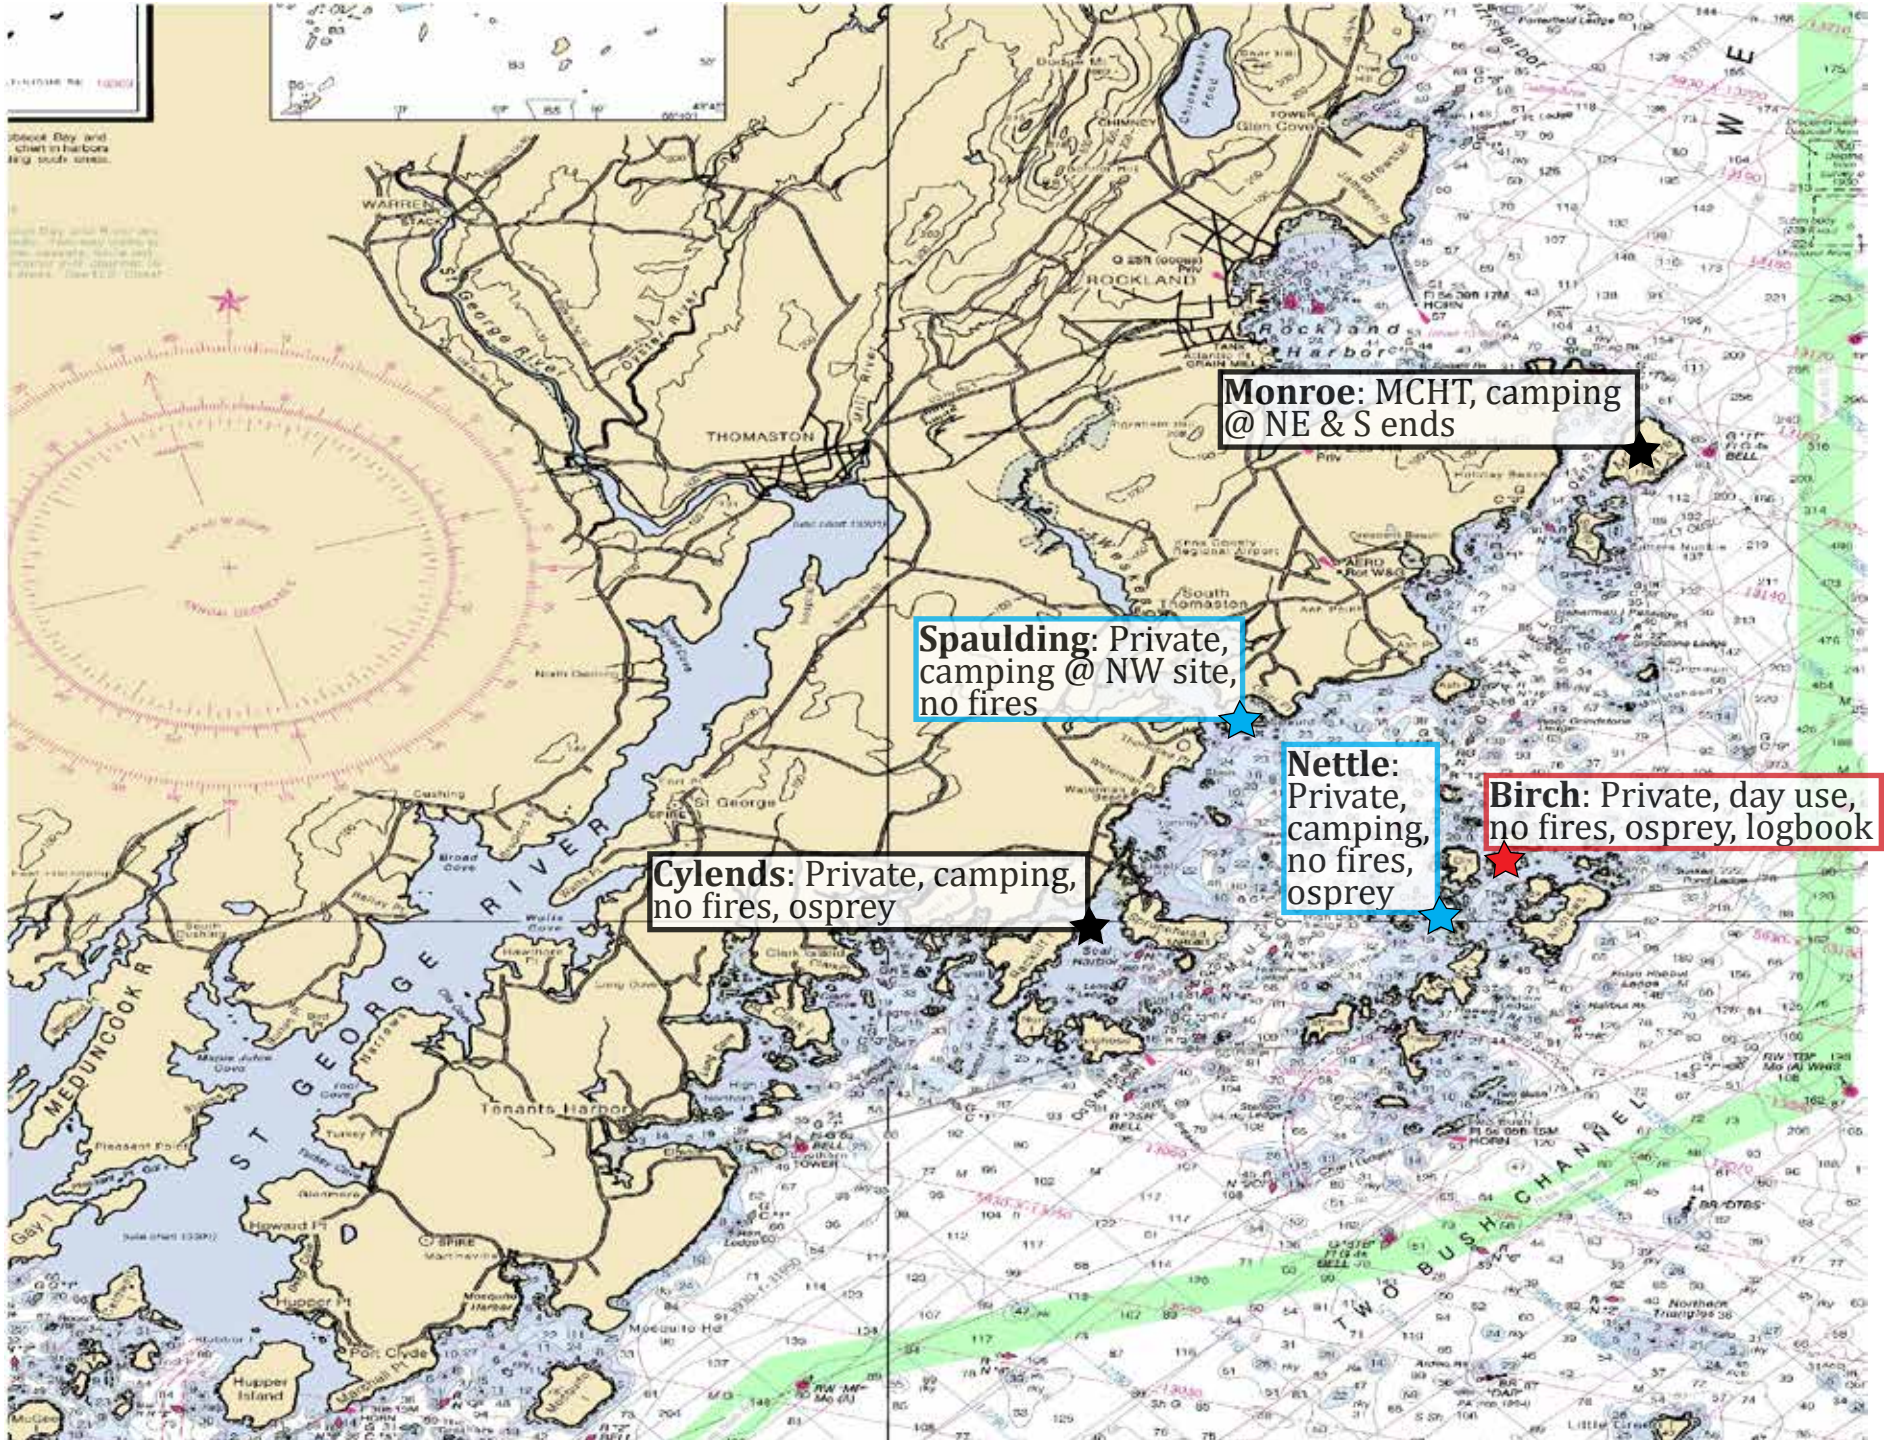

CASCO BAY (WEST)

2024 version

KEY: ★ High priority site ★ Normal priority site ★ Low priority site

CASCO BAY (EAST)

2024 version

KEY: ★ High priority site ★ Normal priority site ★ Low priority site

WESTERN RIVERS (WEST)

2024 version

KEY: ★ High priority site ★ Normal priority site ★ Low priority site

WESTERN RIVERS (EAST)

MUSCONGUS BAY

2024 version

KEY: ★ High priority site ★ Normal priority site ★ Low priority site

INTENTIONALLY BLANK

PENOBSCOT BAY (MUSCLE RIDGE)

2024 version

KEY: ★ High priority site ★ Normal priority site ★ Low priority site

PENOBSCOT BAY (VINALHAVEN)

2024 version

KEY: ★ High priority site ★ Normal priority site ★ Low priority site

DEER ISLE (MERCHANT ROW)

2024 version

KEY: ★ High priority site ★ Normal priority site ★ Low priority site

DEER ISLE (EGGEMOGGIN REACH)

2024 version

KEY: ★ High priority site ★ Normal priority site ★ Low priority site