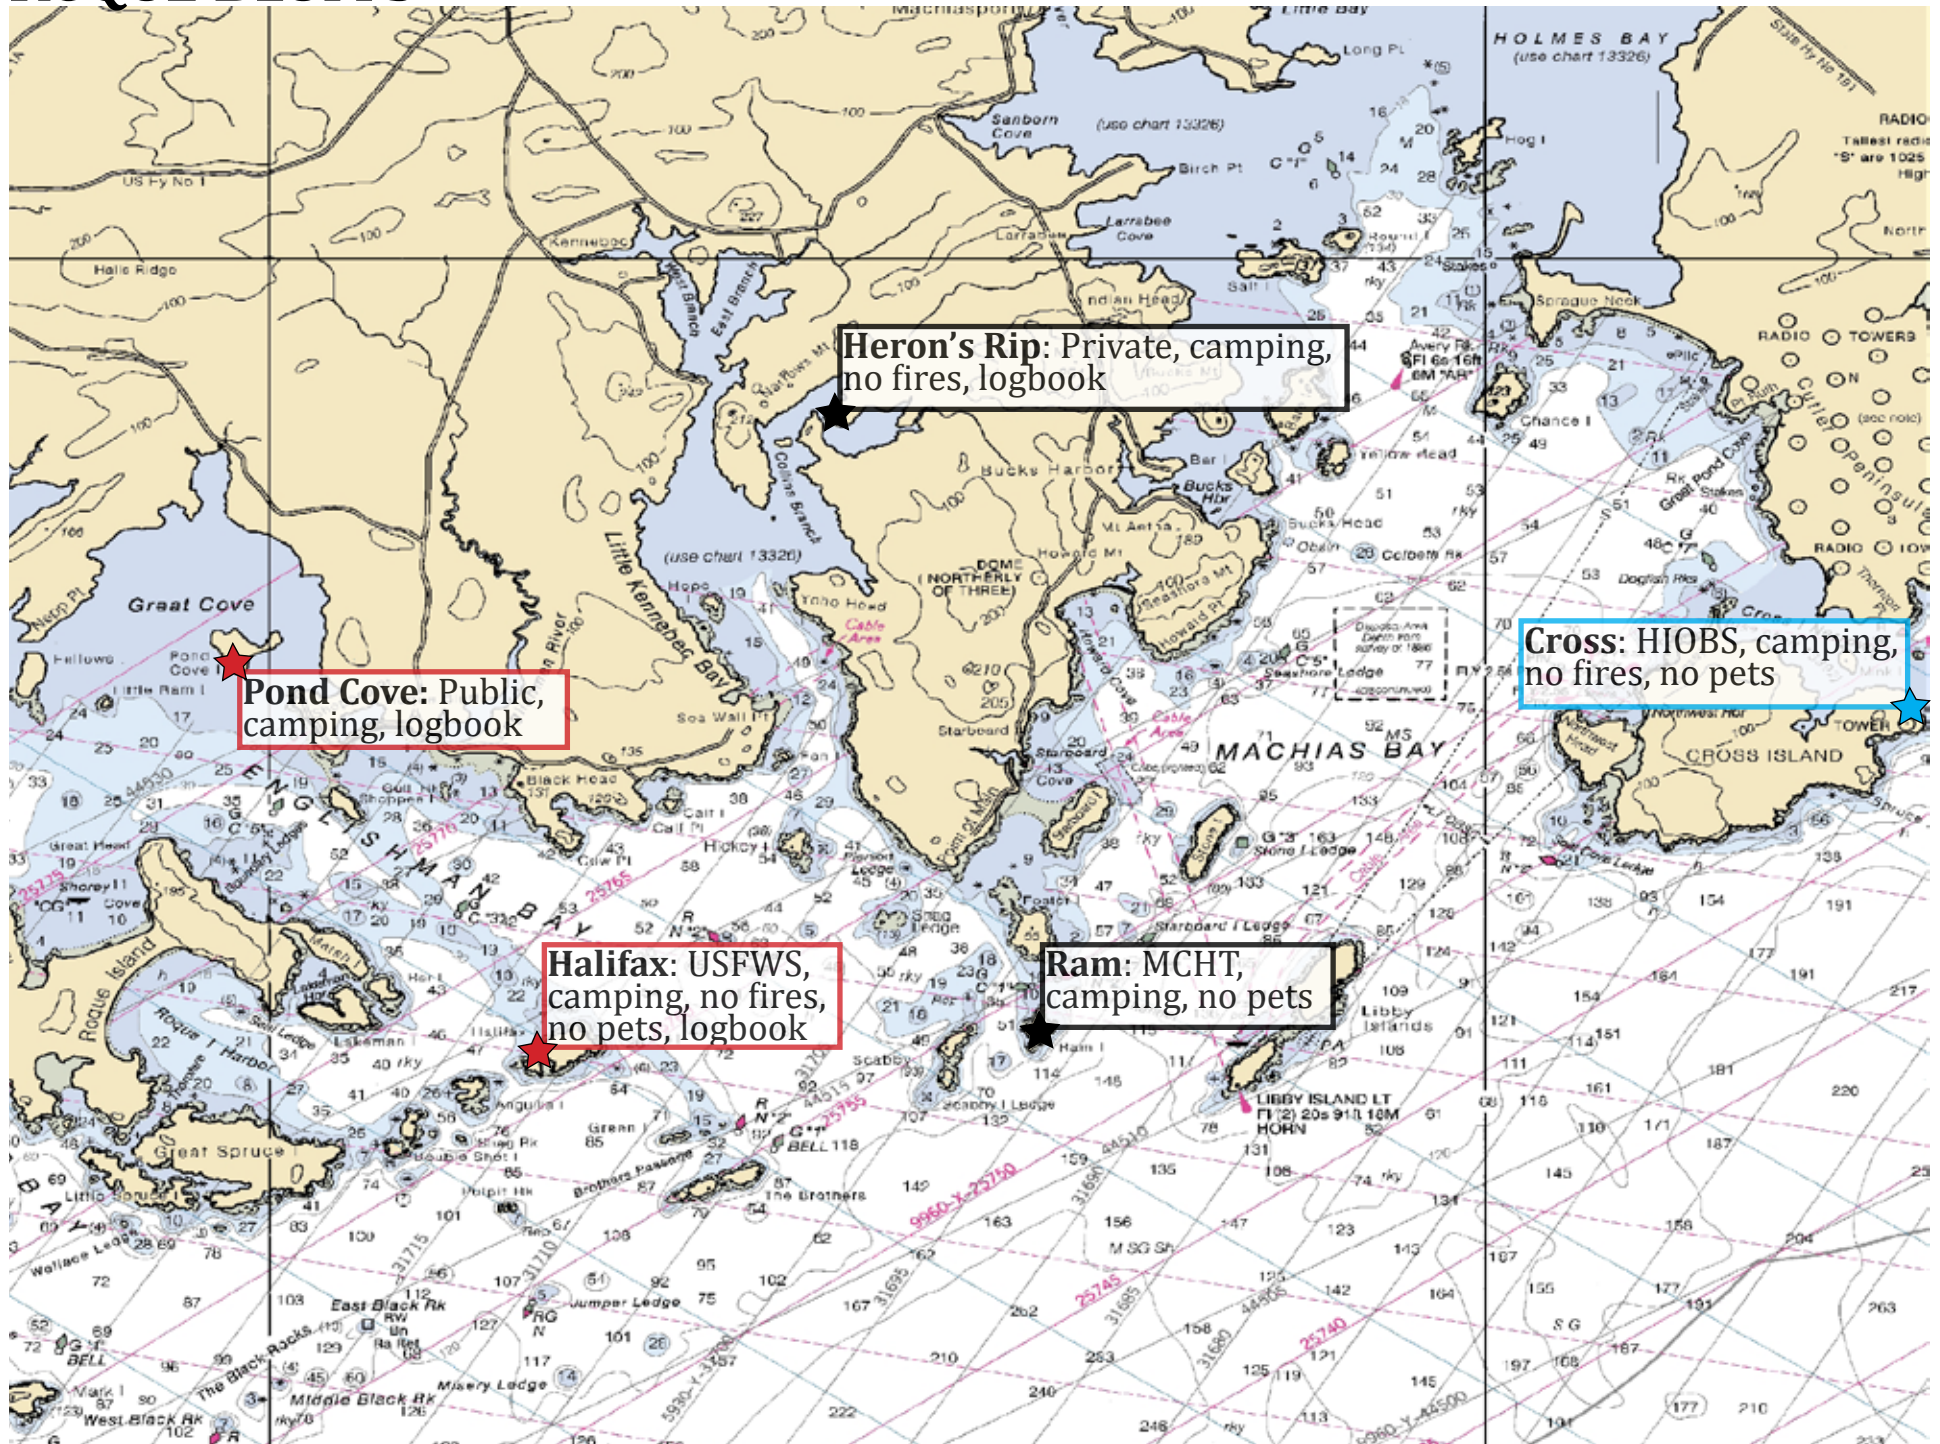

Daniels: Public, camping, logbook

Doyle: Private, camping, logbook

Mouse: Private, camping (drive by)

Norton: Private, camping, no fires, logbook

Head Harbor: Private, camping, logbook

Stevens: Public, camping, 2 logbooks

Little Water: Public, camping, no fires, logbook

Water: Private, day use, logbook

Mistake: Private, day use, no fires, no pets, logbook

2024 version

KEY: ★ High priority site ★ Normal priority site ★ Low priority site

ROQUE BLUFFS

2024 version

KEY: ★ High priority site ★ Normal priority site ★ Low priority site

DOWNEAST (OVERVIEW)

2024 version

KEY: ★ High priority site ★ Normal priority site ★ Low priority site

COBSCOOK BAY