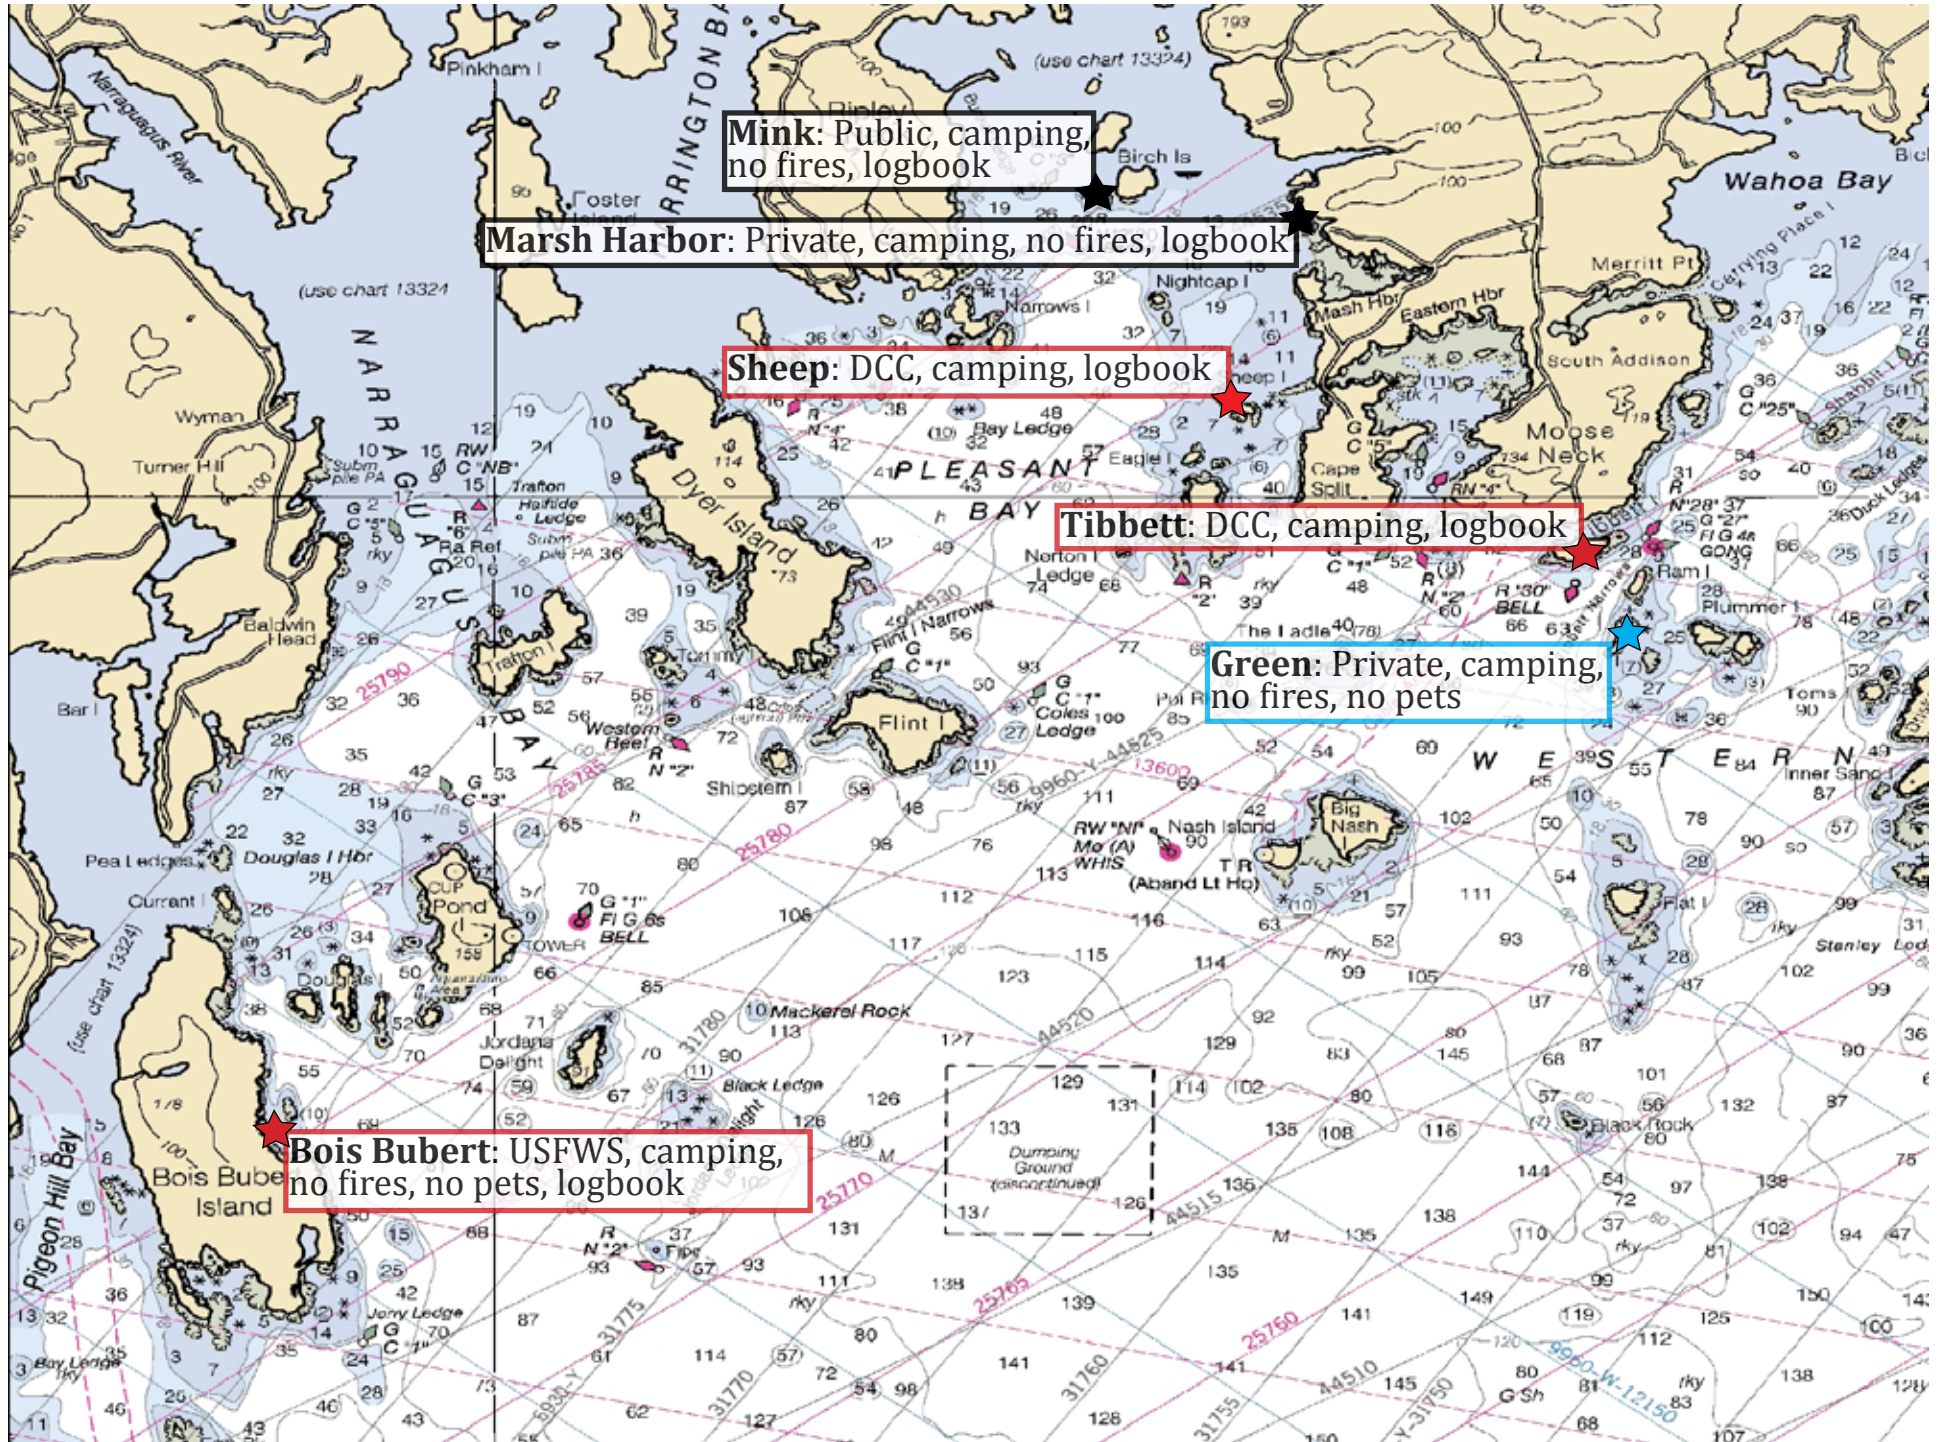

PLEASANT BAY

Mink: Public, camping,
no fires, logbook

Marsh Harbor: Private, camping, no fires, logbook

Sheep: DCC, camping, logbook

Tibbett: DCC, camping, logbook

Green: Private, camping,
no fires, no pets

Bois Bubert: USFWS, camping,
no fires, no pets, logbook

2024 version

KEY: ★ High priority site   ★ Normal priority site   ★ Low priority site