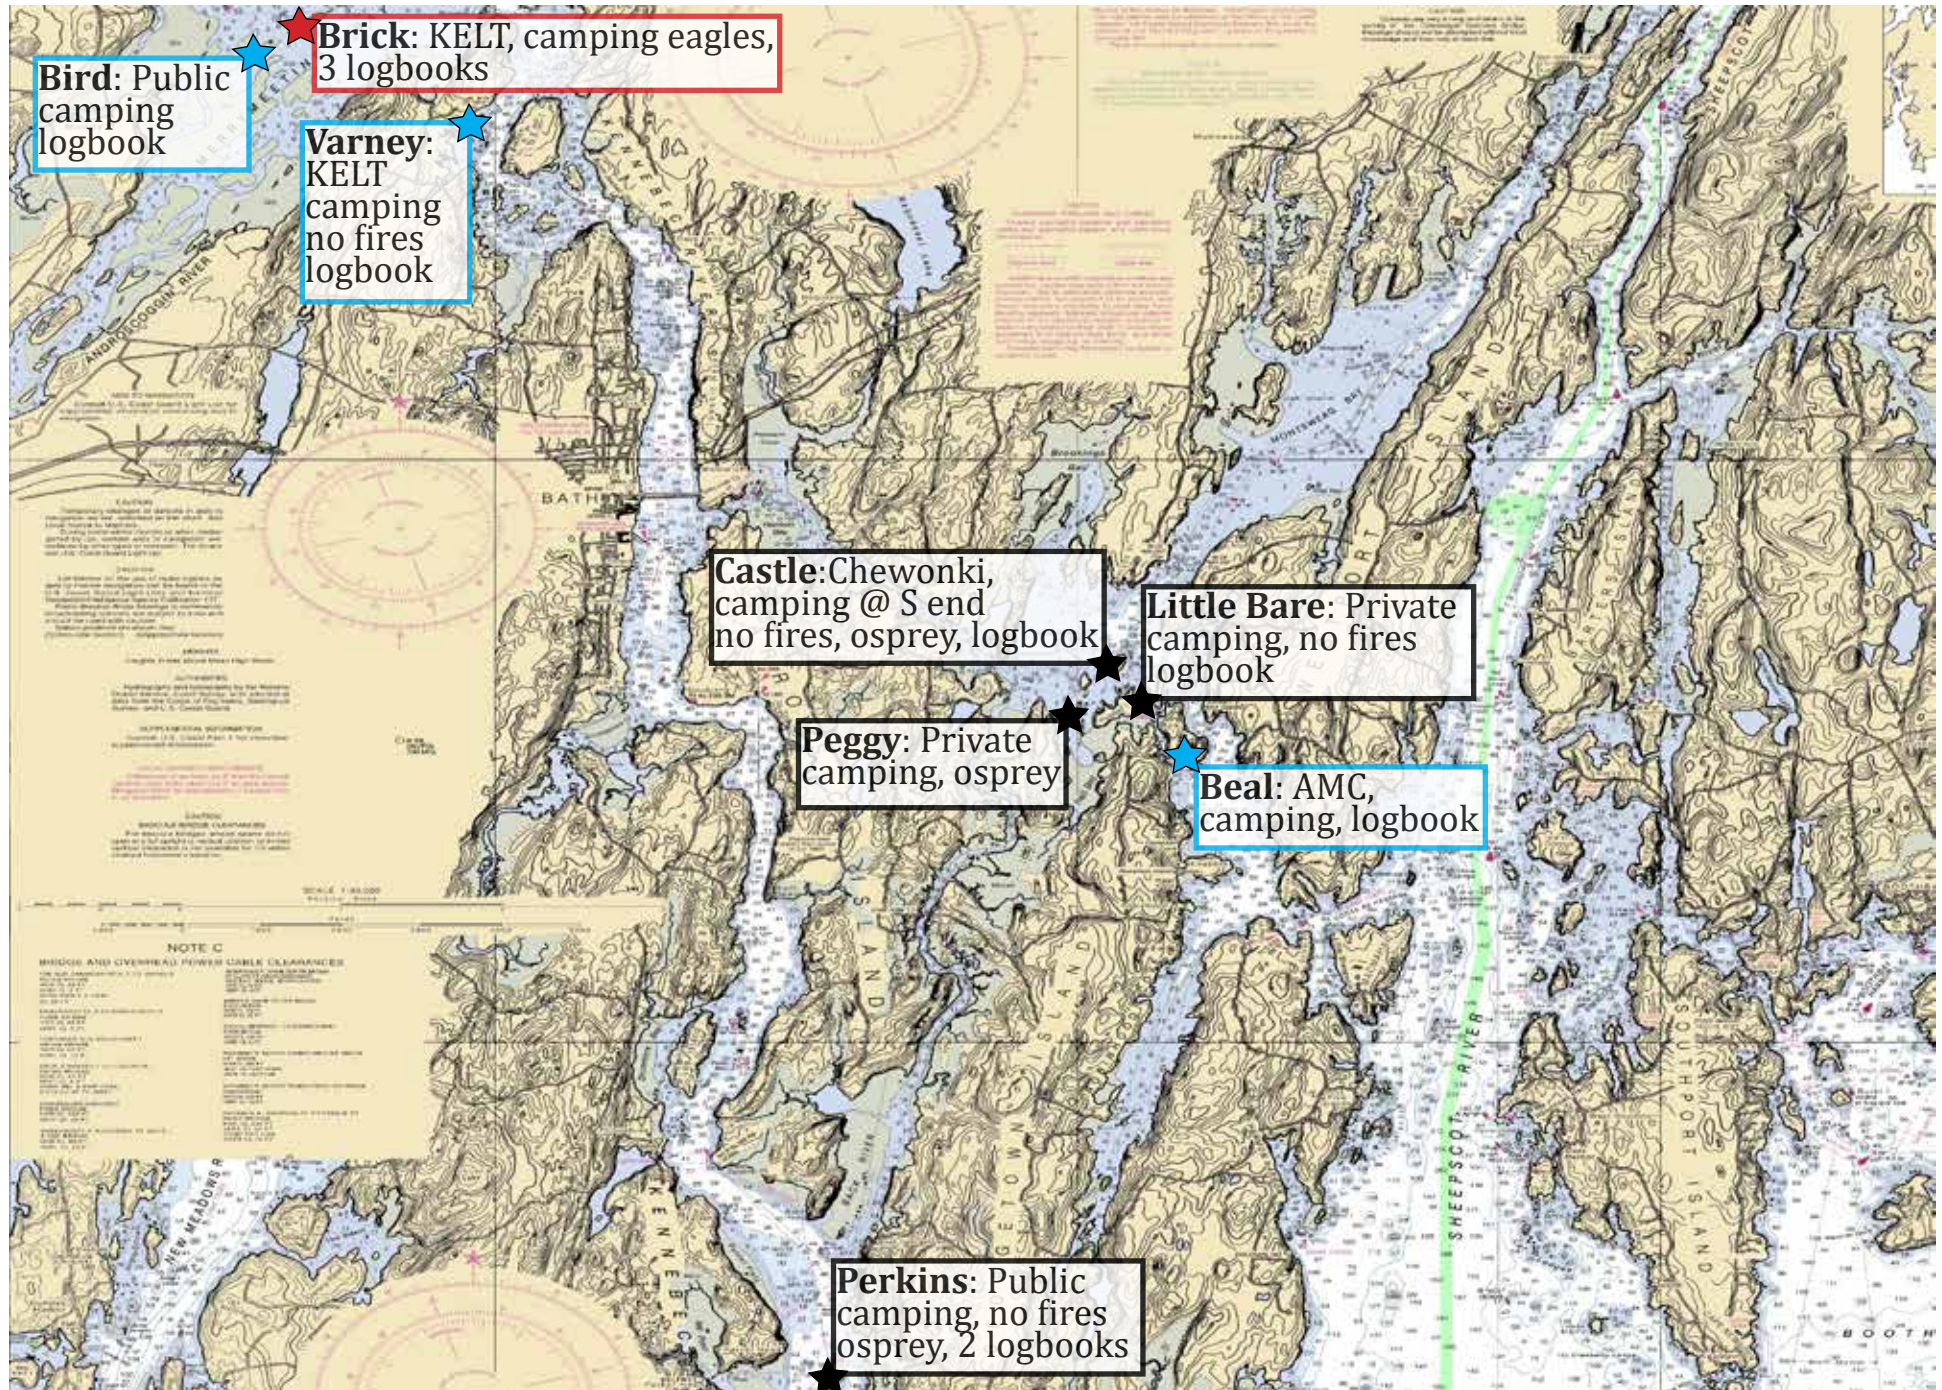

CASCO BAY (WEST)

2024 version

KEY: ★ High priority site ★ Normal priority site ★ Low priority site

CASCO BAY (EAST)

2024 version

KEY: ★ High priority site ★ Normal priority site ★ Low priority site

WESTERN RIVERS (WEST)

2024 version

KEY: ★ High priority site ★ Normal priority site ★ Low priority site

WESTERN RIVERS (EAST)

MUSCONGUS BAY

2024 version

KEY: ★ High priority site ★ Normal priority site ★ Low priority site

INTENTIONALLY BLANK

PENOBSCOT BAY (MUSCLE RIDGE)

2024 version

KEY: ★ High priority site ★ Normal priority site ★ Low priority site

PENOBSCOT BAY (VINALHAVEN)

2024 version

KEY: ★ High priority site ★ Normal priority site ★ Low priority site

DEER ISLE (MERCHANT ROW)

2024 version

KEY: ★ High priority site ★ Normal priority site ★ Low priority site

DEER ISLE (EGGEMOGGIN REACH)

2024 version

KEY: ★ High priority site ★ Normal priority site ★ Low priority site