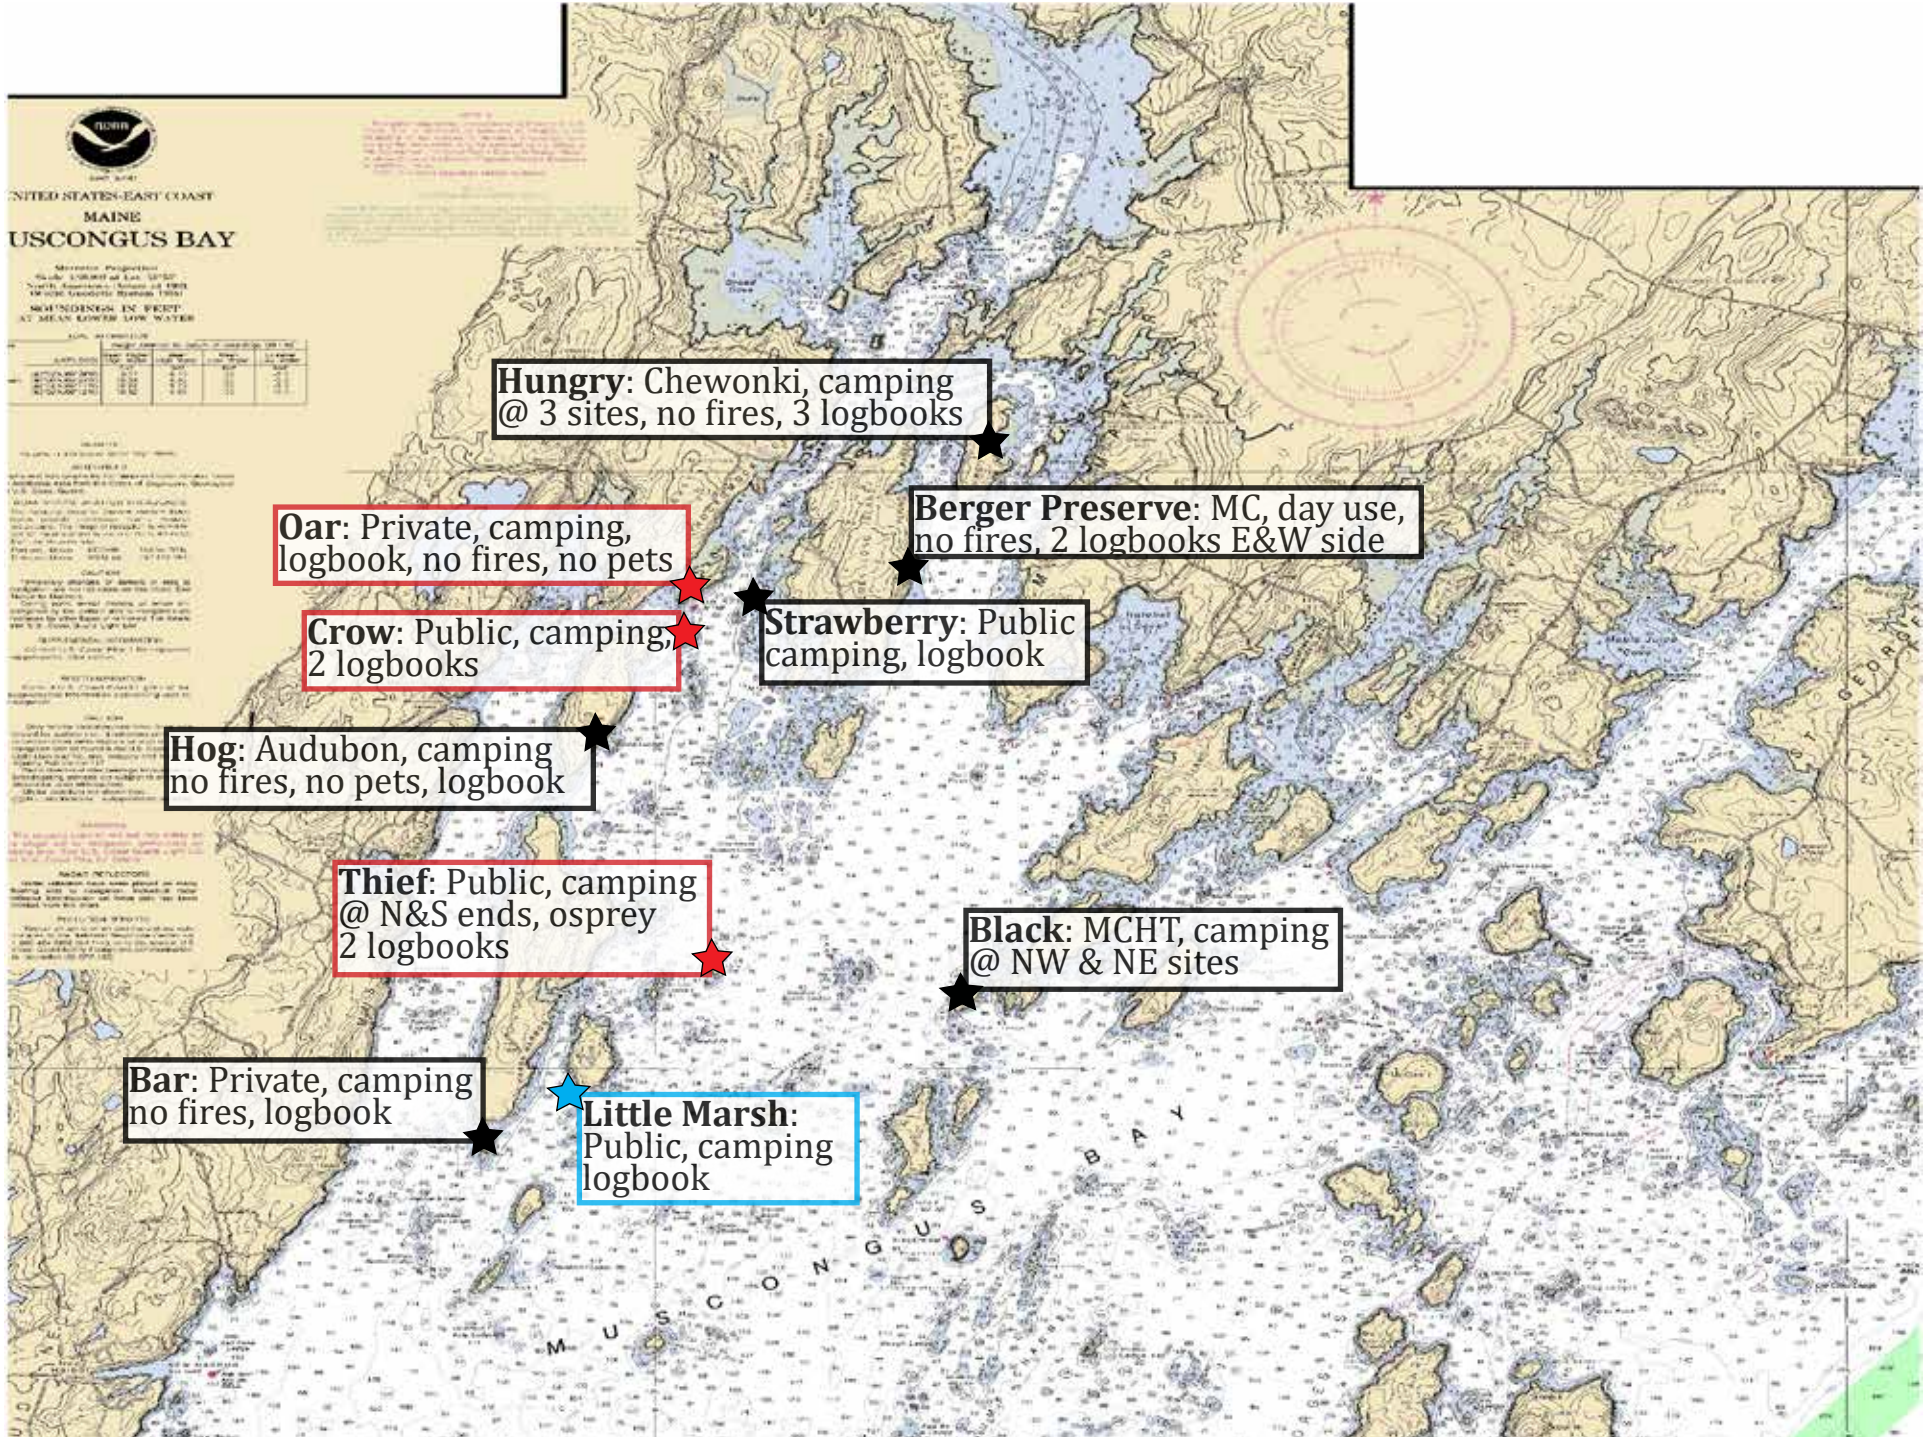

CASCO BAY (WEST)

2024 version

KEY: ★ High priority site ★ Normal priority site ★ Low priority site

CASCO BAY (EAST)

2024 version

KEY: ★ High priority site ★ Normal priority site ★ Low priority site

WESTERN RIVERS (WEST)

2024 version

KEY: ★ High priority site ★ Normal priority site ★ Low priority site

WESTERN RIVERS (EAST)

MUSCONGUS BAY

2024 version

KEY: ★ High priority site ★ Normal priority site ★ Low priority site

INTENTIONALLY BLANK

DEER ISLE (MERCHANT ROW)

2024 version

KEY: ★ High priority site ★ Normal priority site ★ Low priority site

DEER ISLE (EGGEMOGGIN REACH)

2024 version

KEY: ★ High priority site ★ Normal priority site ★ Low priority site

Daniels: Public, camping, logbook

Doyle: Private, camping, logbook

Mouse: Private, camping (drive by)

Norton: Private, camping, no fires, logbook

Head Harbor: Private, camping, logbook

Stevens: Public, camping, 2 logbooks