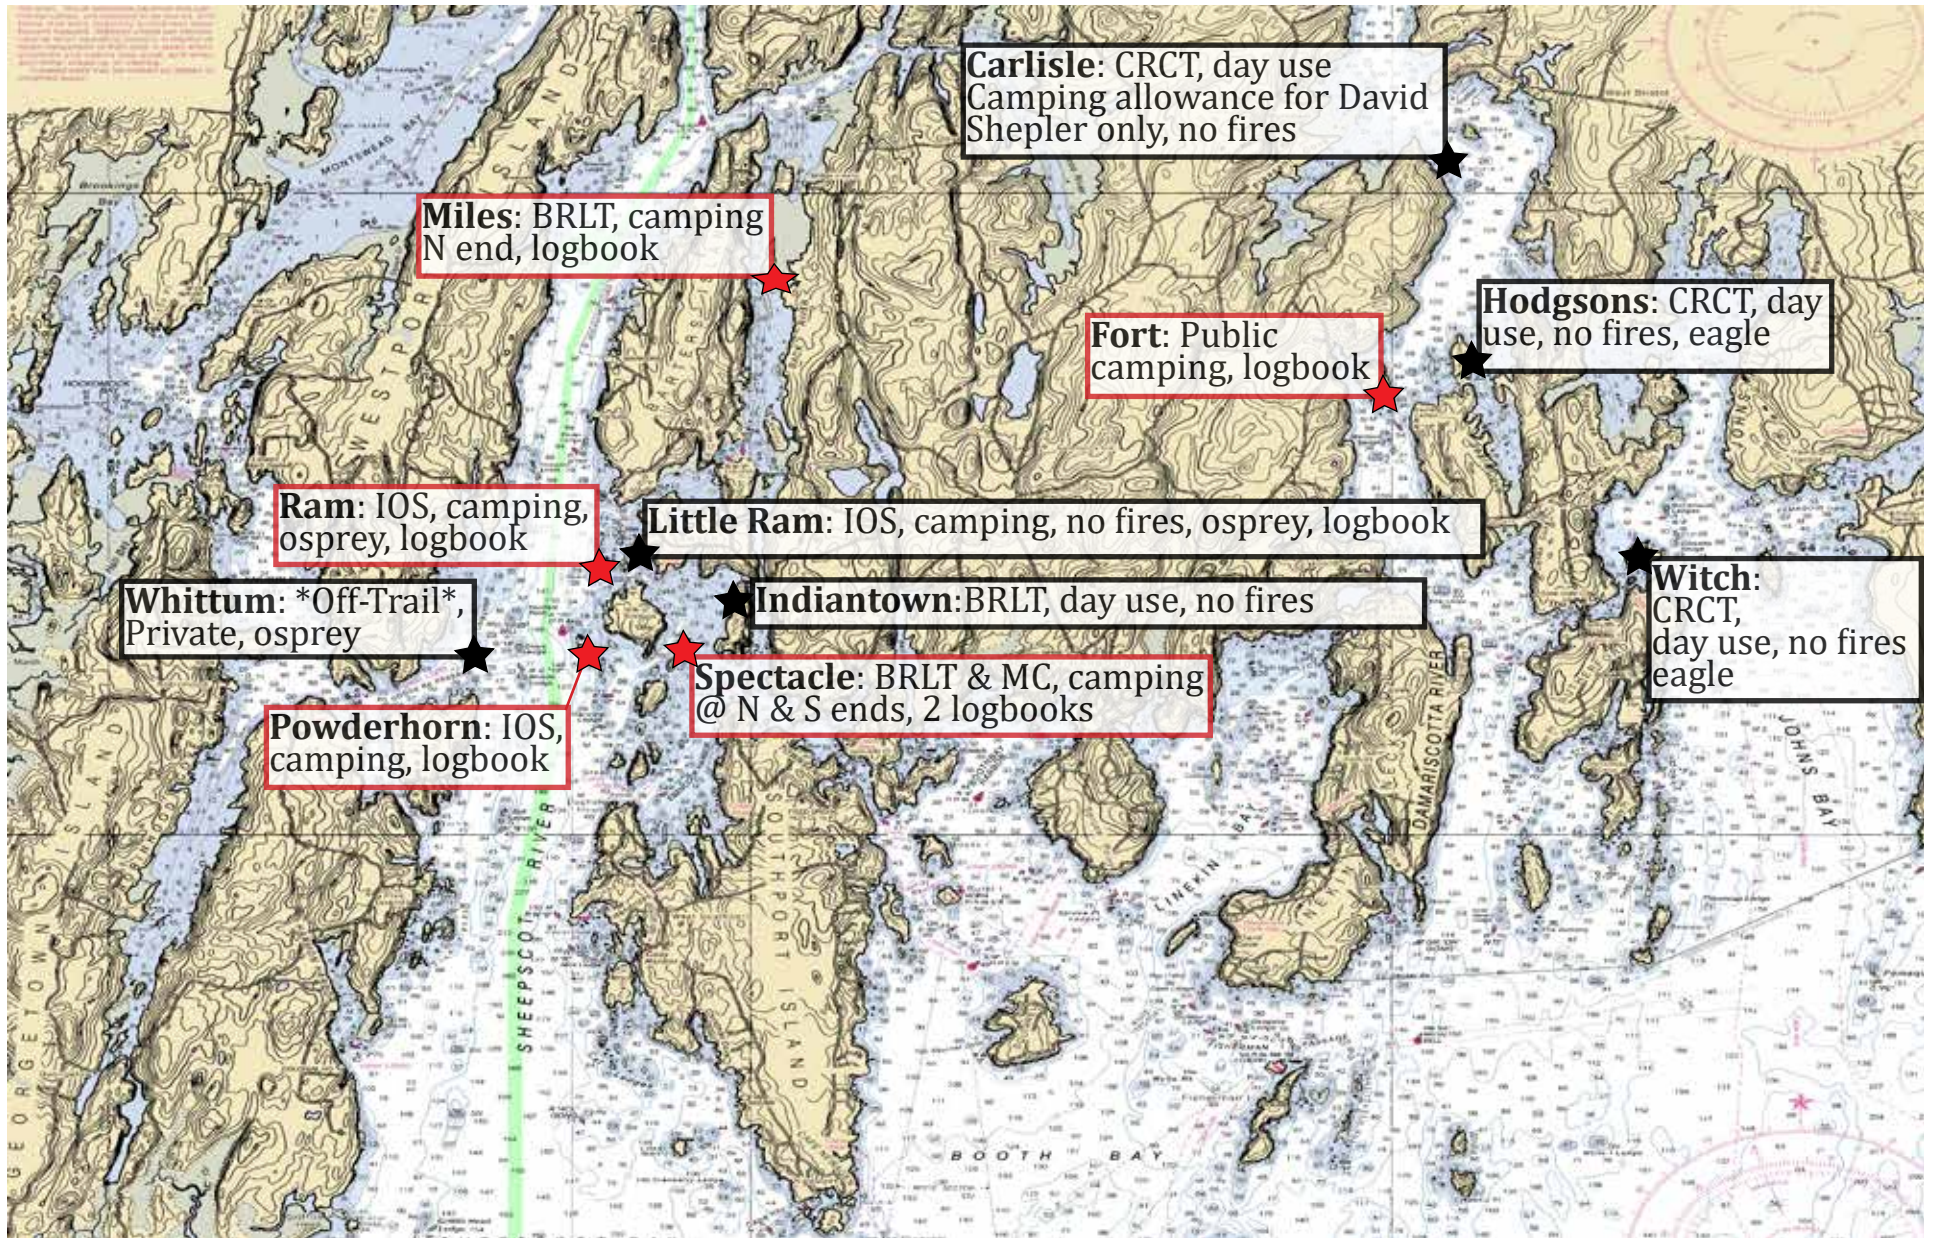

CASCO BAY (WEST)

2024 version

KEY: ★ High priority site ★ Normal priority site ★ Low priority site

CASCO BAY (EAST)

2024 version

KEY: ★ High priority site ★ Normal priority site ★ Low priority site

WESTERN RIVERS (WEST)

2024 version

KEY: ★ High priority site ★ Normal priority site ★ Low priority site

WESTERN RIVERS (EAST)

MUSCONGUS BAY

2024 version

KEY: ★ High priority site ★ Normal priority site ★ Low priority site

INTENTIONALLY BLANK

DEER ISLE (MERCHANT ROW)

2024 version

KEY: ★ High priority site ★ Normal priority site ★ Low priority site

DEER ISLE (EGGEMOGGIN REACH)

2024 version

KEY: ★ High priority site ★ Normal priority site ★ Low priority site

Daniels: Public, camping, logbook

Doyle: Private, camping, logbook

Mouse: Private, camping (drive by)

Norton: Private, camping, no fires, logbook

Head Harbor: Private, camping, logbook

Stevens: Public, camping, 2 logbooks