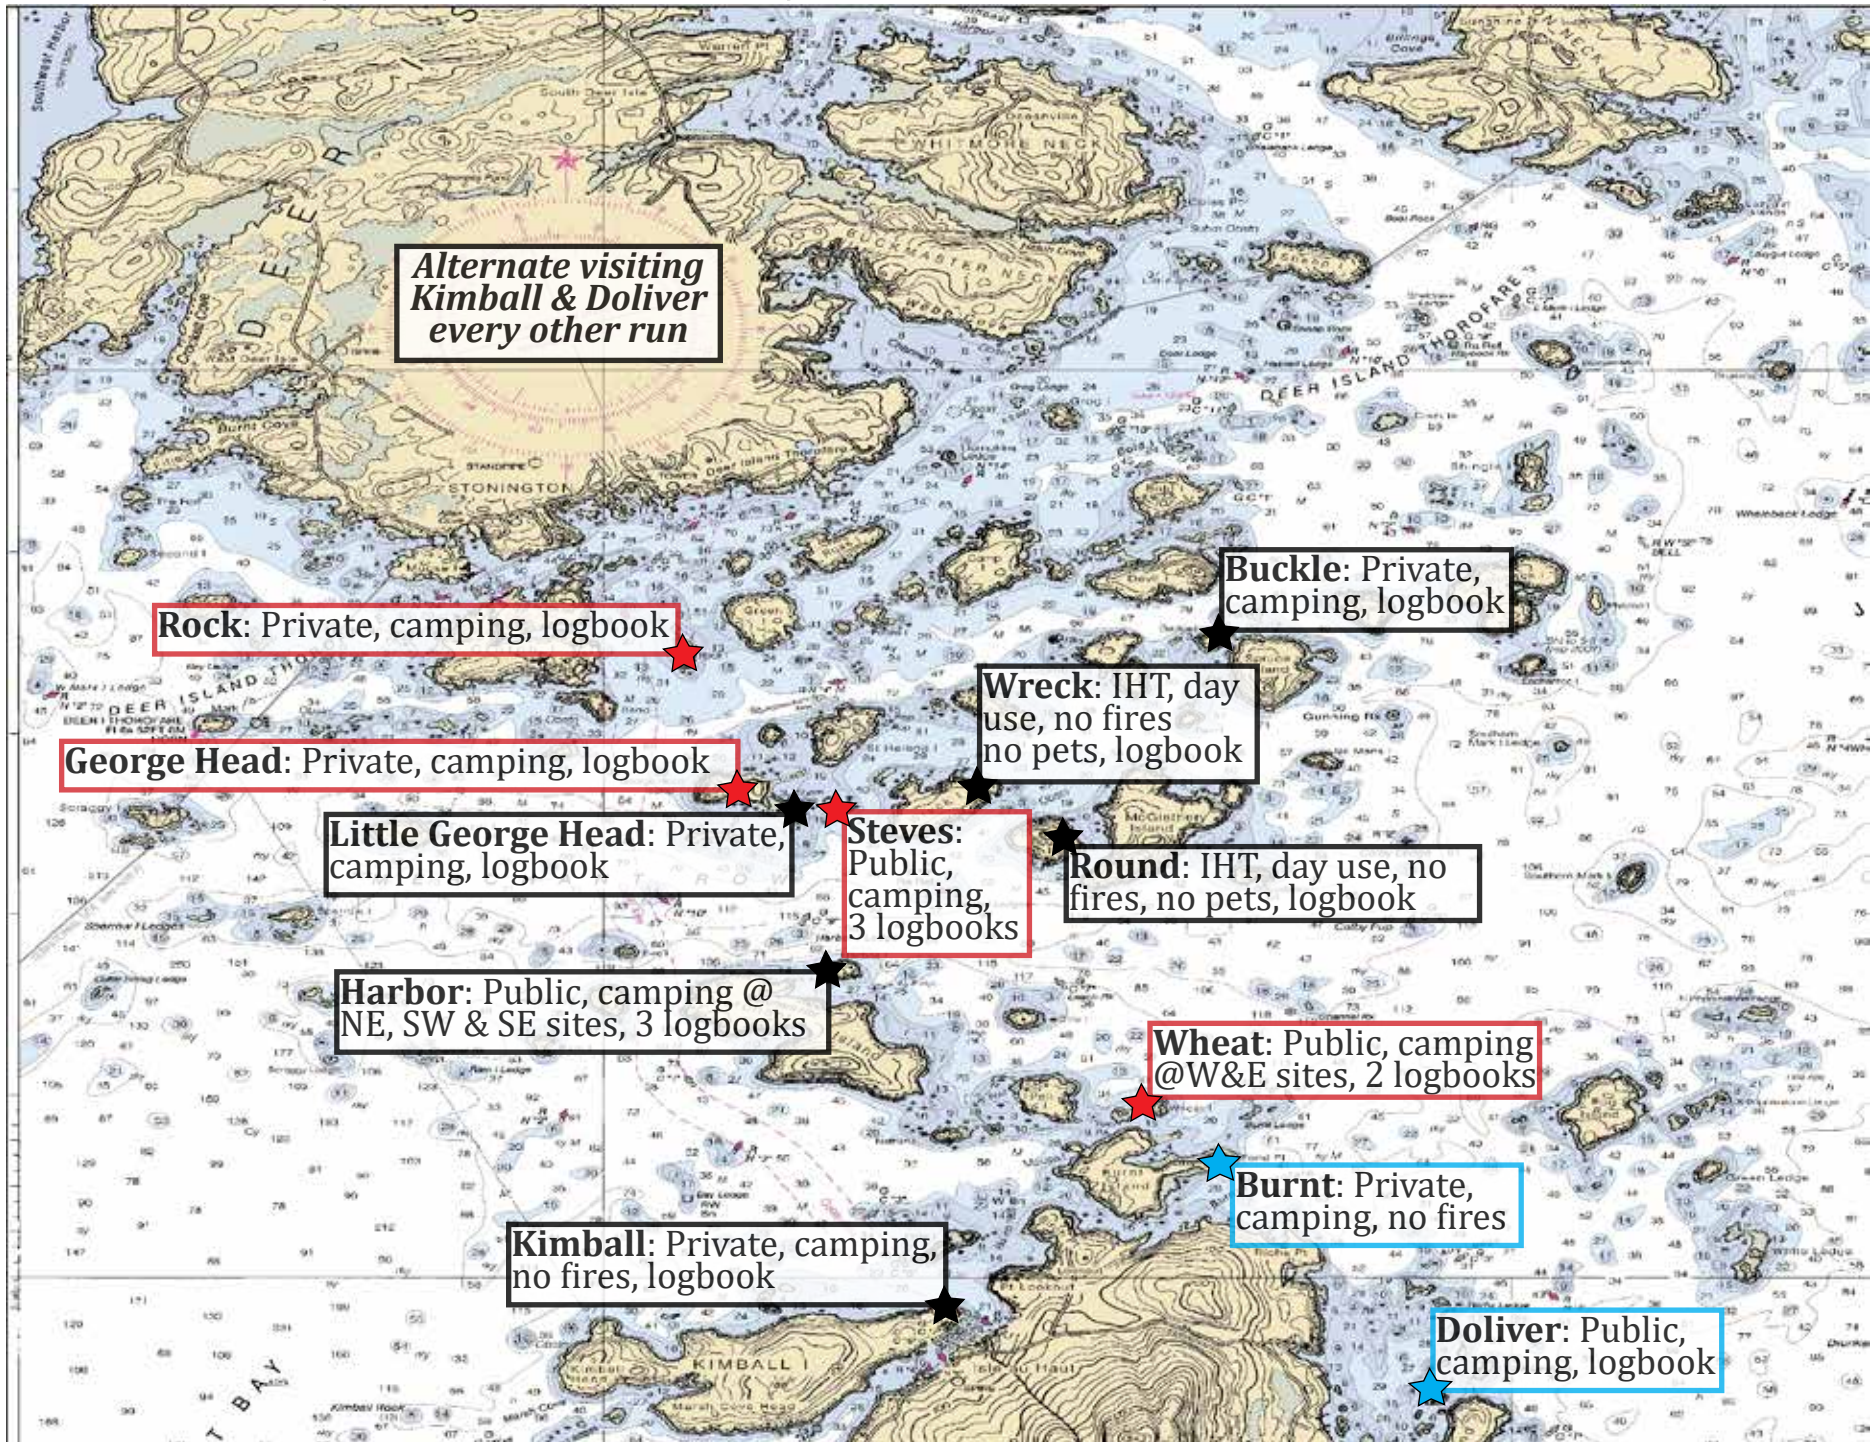

2024 version

KEY: ★ High priority site ★ Normal priority site ★ Low priority site

WESTERN RIVERS (EAST)

MUSCONGUS BAY

2024 version

KEY: ★ High priority site ★ Normal priority site ★ Low priority site

INTENTIONALLY BLANK

PENOBSCOT BAY (MUSCLE RIDGE)

2024 version

KEY: ★ High priority site ★ Normal priority site ★ Low priority site

PENOBSCOT BAY (VINALHAVEN)

2024 version

KEY: ★ High priority site ★ Normal priority site ★ Low priority site

DEER ISLE (MERCHANT ROW)

2024 version

KEY: ★ High priority site ★ Normal priority site ★ Low priority site

DEER ISLE (EGGEMOGGIN REACH)

2024 version

KEY: ★ High priority site ★ Normal priority site ★ Low priority site

Daniels: Public, camping, logbook

Doyle: Private, camping, logbook

Mouse: Private, camping (drive by)

Norton: Private, camping, no fires, logbook

Head Harbor: Private, camping, logbook

Stevens: Public, camping, 2 logbooks