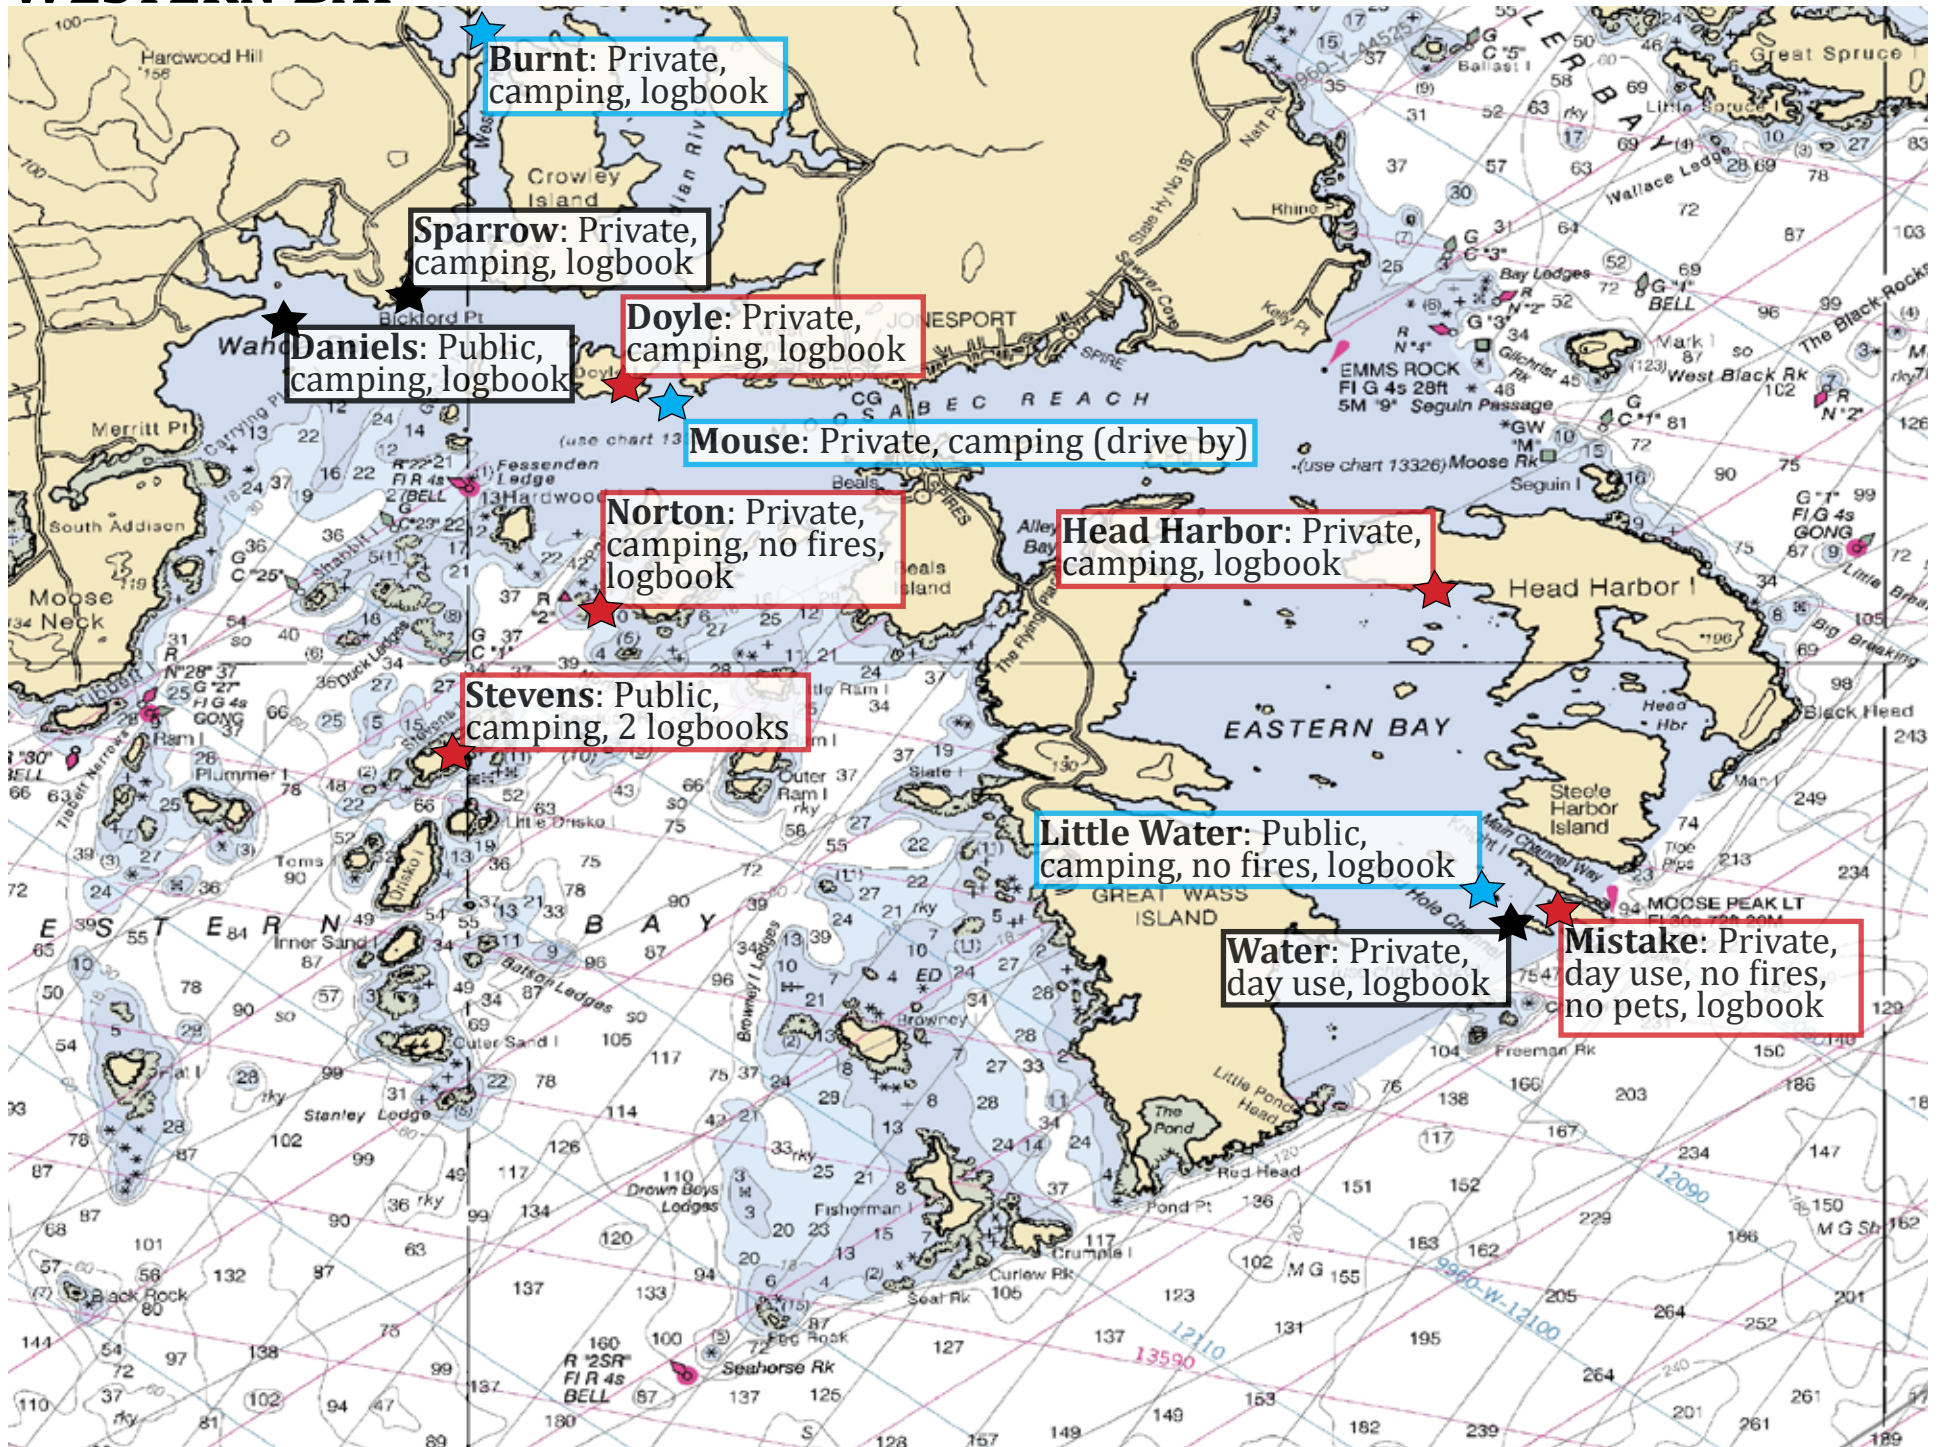

2024 version

KEY: ★ High priority site ★ Normal priority site ★ Low priority site

WESTERN RIVERS (EAST)

MUSCONGUS BAY

2024 version

KEY: ★ High priority site ★ Normal priority site ★ Low priority site

INTENTIONALLY BLANK

MDI

INTENTIONALLY BLANK

PLEASANT BAY

Mink: Public, camping,
no fires, logbook

Marsh Harbor: Private, camping, no fires, logbook

Sheep: DCC, camping, logbook

Tibbett: DCC, camping, logbook

Green: Private, camping,
no fires, no pets

Bois Bubert: USFWS, camping,
no fires, no pets, logbook

2024 version

KEY: ★ High priority site ★ Normal priority site ★ Low priority site

WESTERN BAY

Burnt: Private, camping, logbook

Sparrow: Private, camping, logbook

Daniels: Public, camping, logbook

Doyle: Private, camping, logbook

Mouse: Private, camping (drive by)

Norton: Private, camping, no fires, logbook

Head Harbor: Private, camping, logbook

Stevens: Public, camping, 2 logbooks