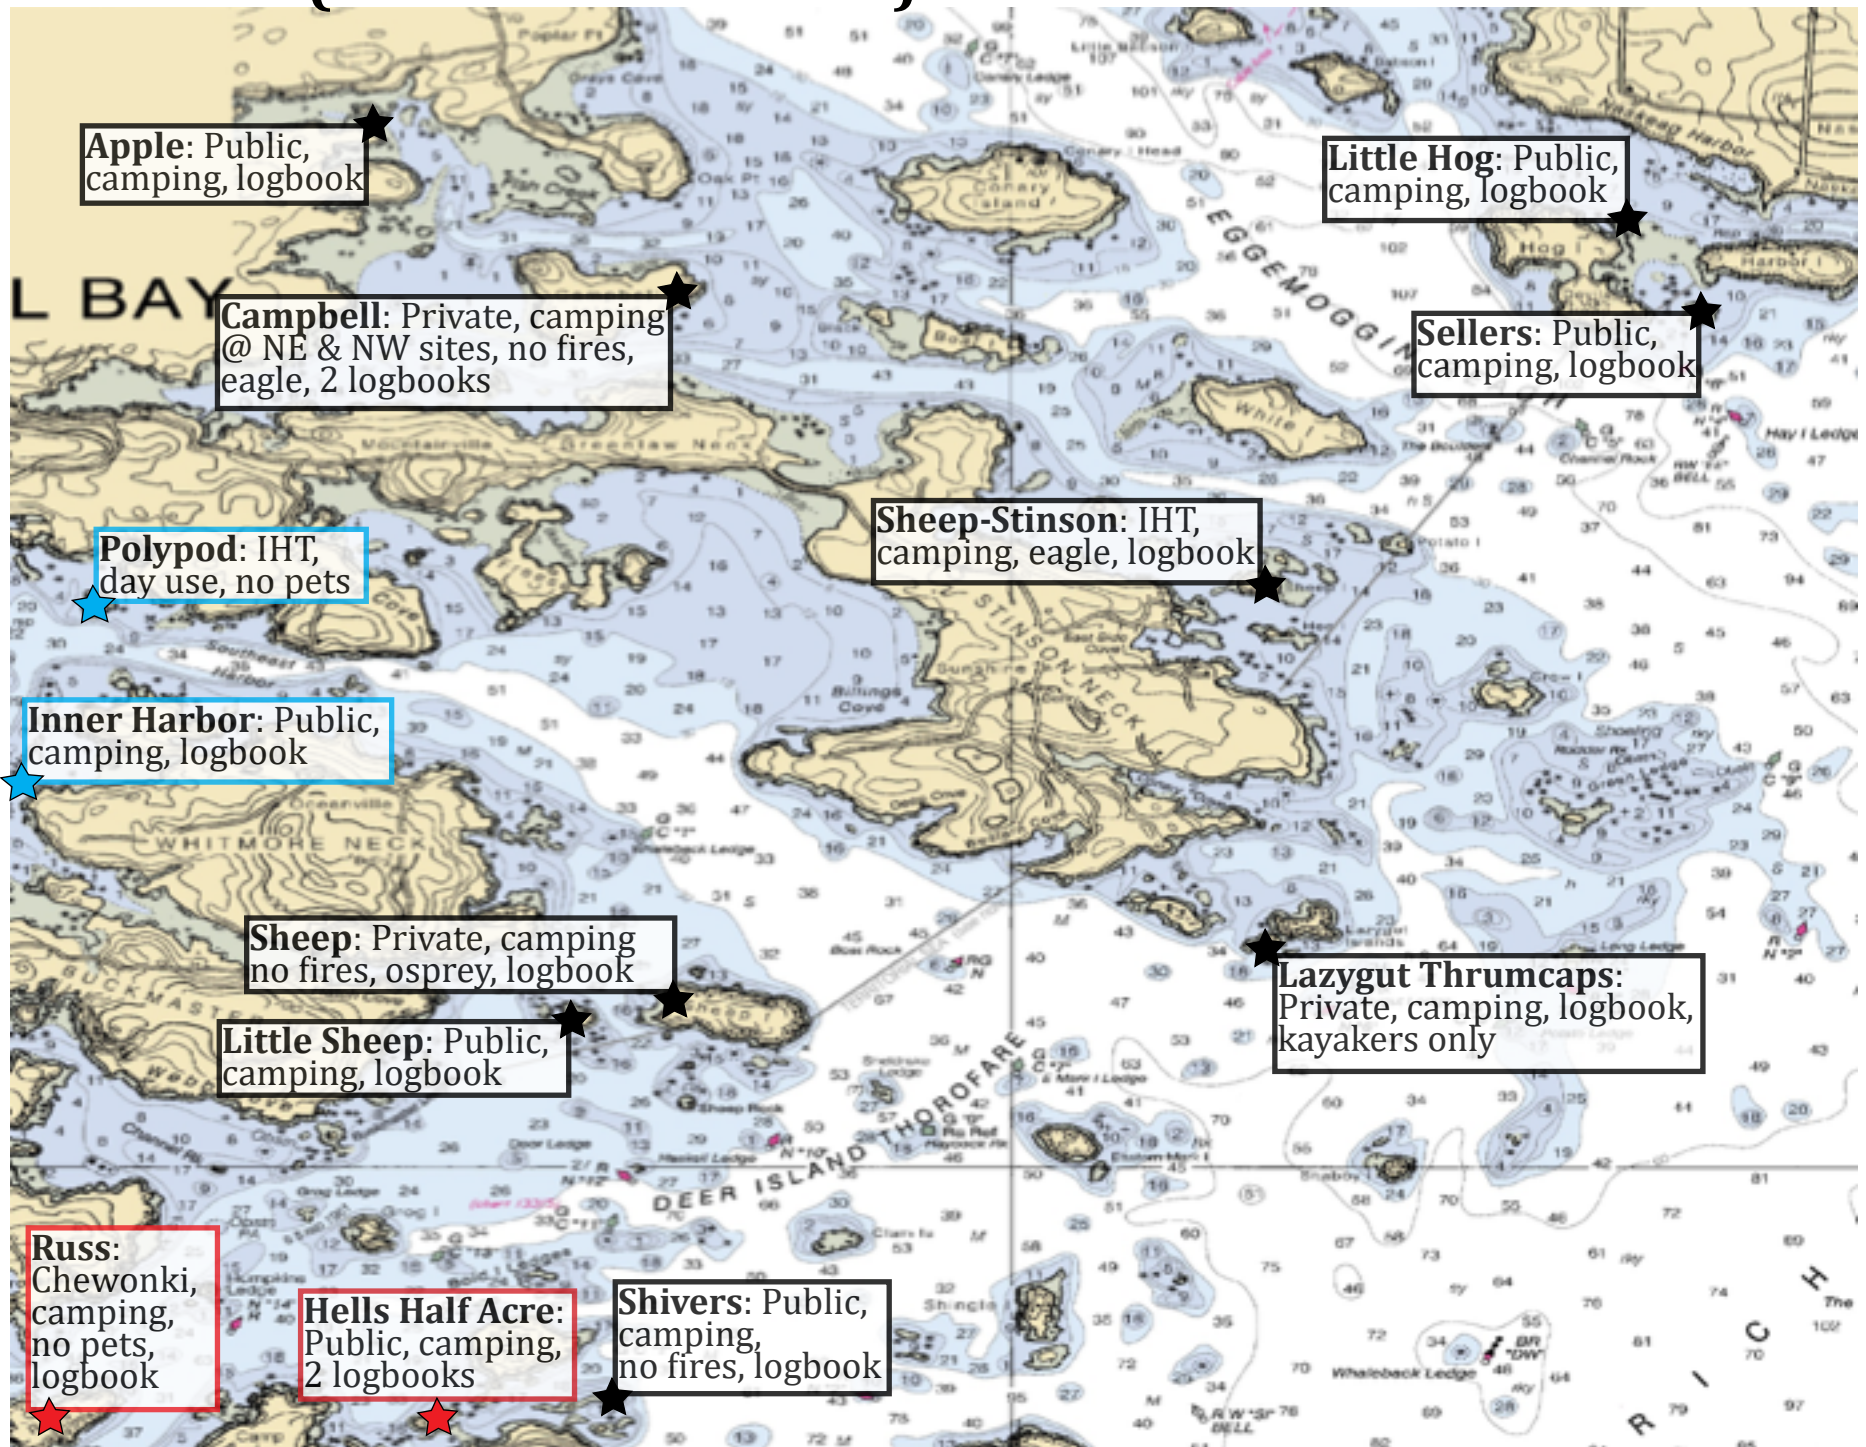

2024 version

KEY: ★ High priority site ★ Normal priority site ★ Low priority site

WESTERN RIVERS (EAST)

MUSCONGUS BAY

2024 version

KEY: ★ High priority site ★ Normal priority site ★ Low priority site

INTENTIONALLY BLANK

PENOBSCOT BAY (MUSCLE RIDGE)

2024 version

KEY: ★ High priority site ★ Normal priority site ★ Low priority site

PENOBSCOT BAY (VINALHAVEN)

2024 version

KEY: ★ High priority site ★ Normal priority site ★ Low priority site

DEER ISLE (MERCHANT ROW)

2024 version

KEY: ★ High priority site ★ Normal priority site ★ Low priority site

DEER ISLE (EGGEMOGGIN REACH)

2024 version

KEY: ★ High priority site ★ Normal priority site ★ Low priority site

Daniels: Public, camping, logbook

Doyle: Private, camping, logbook

Mouse: Private, camping (drive by)

Norton: Private, camping, no fires, logbook

Head Harbor: Private, camping, logbook

Stevens: Public, camping, 2 logbooks