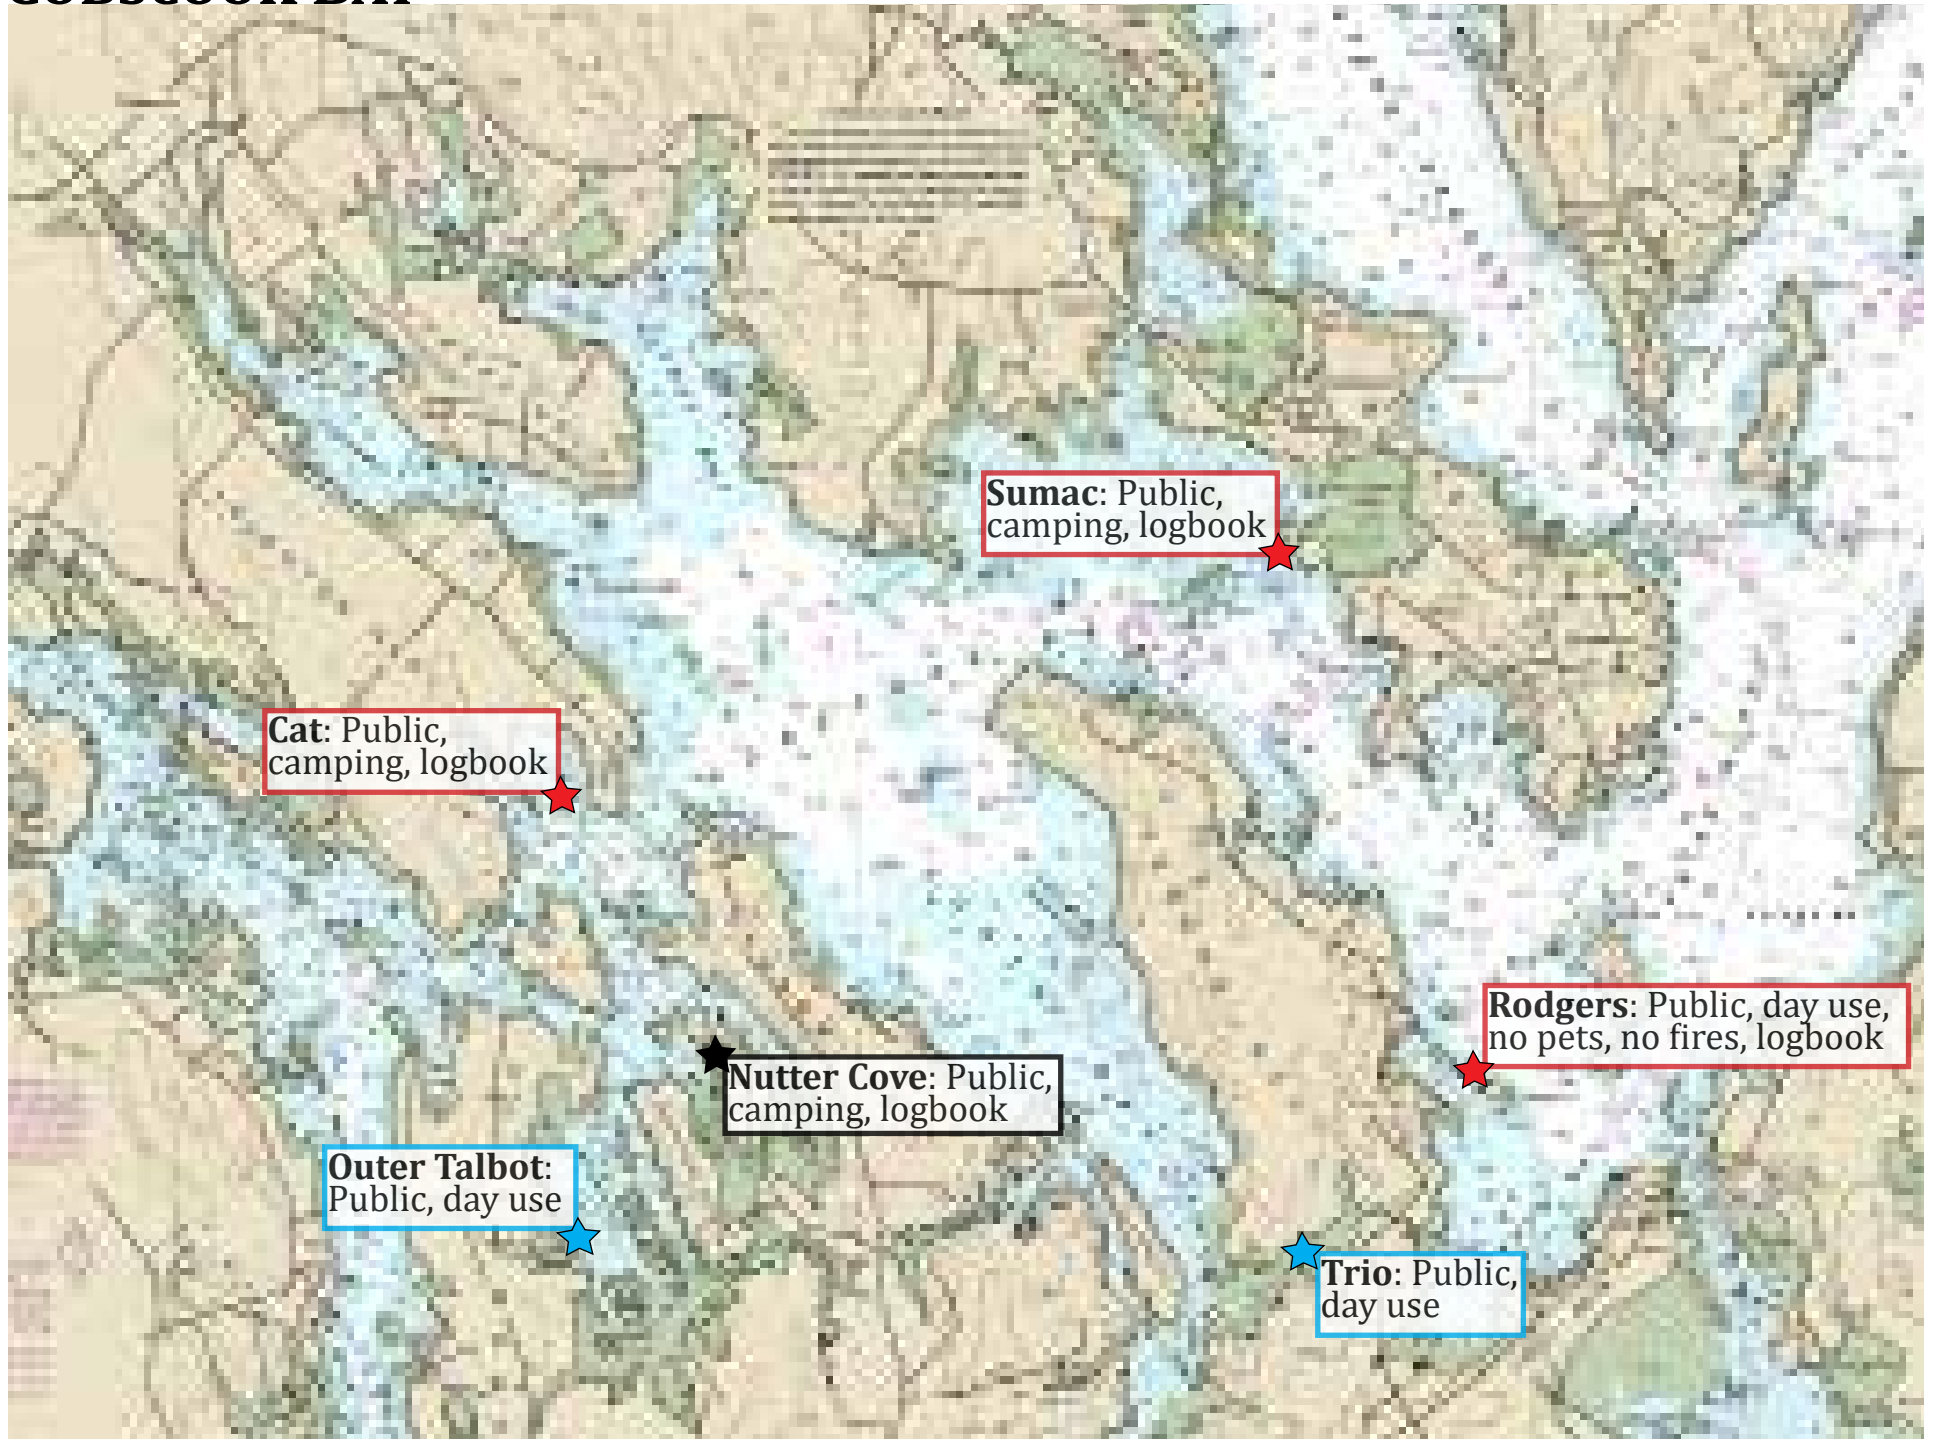

ROQUE BLUFFS

2024 version

KEY: ★ High priority site ★ Normal priority site ★ Low priority site

DOWNEAST (OVERVIEW)

2024 version

KEY: ★ High priority site ★ Normal priority site ★ Low priority site

COBSCOOK BAY