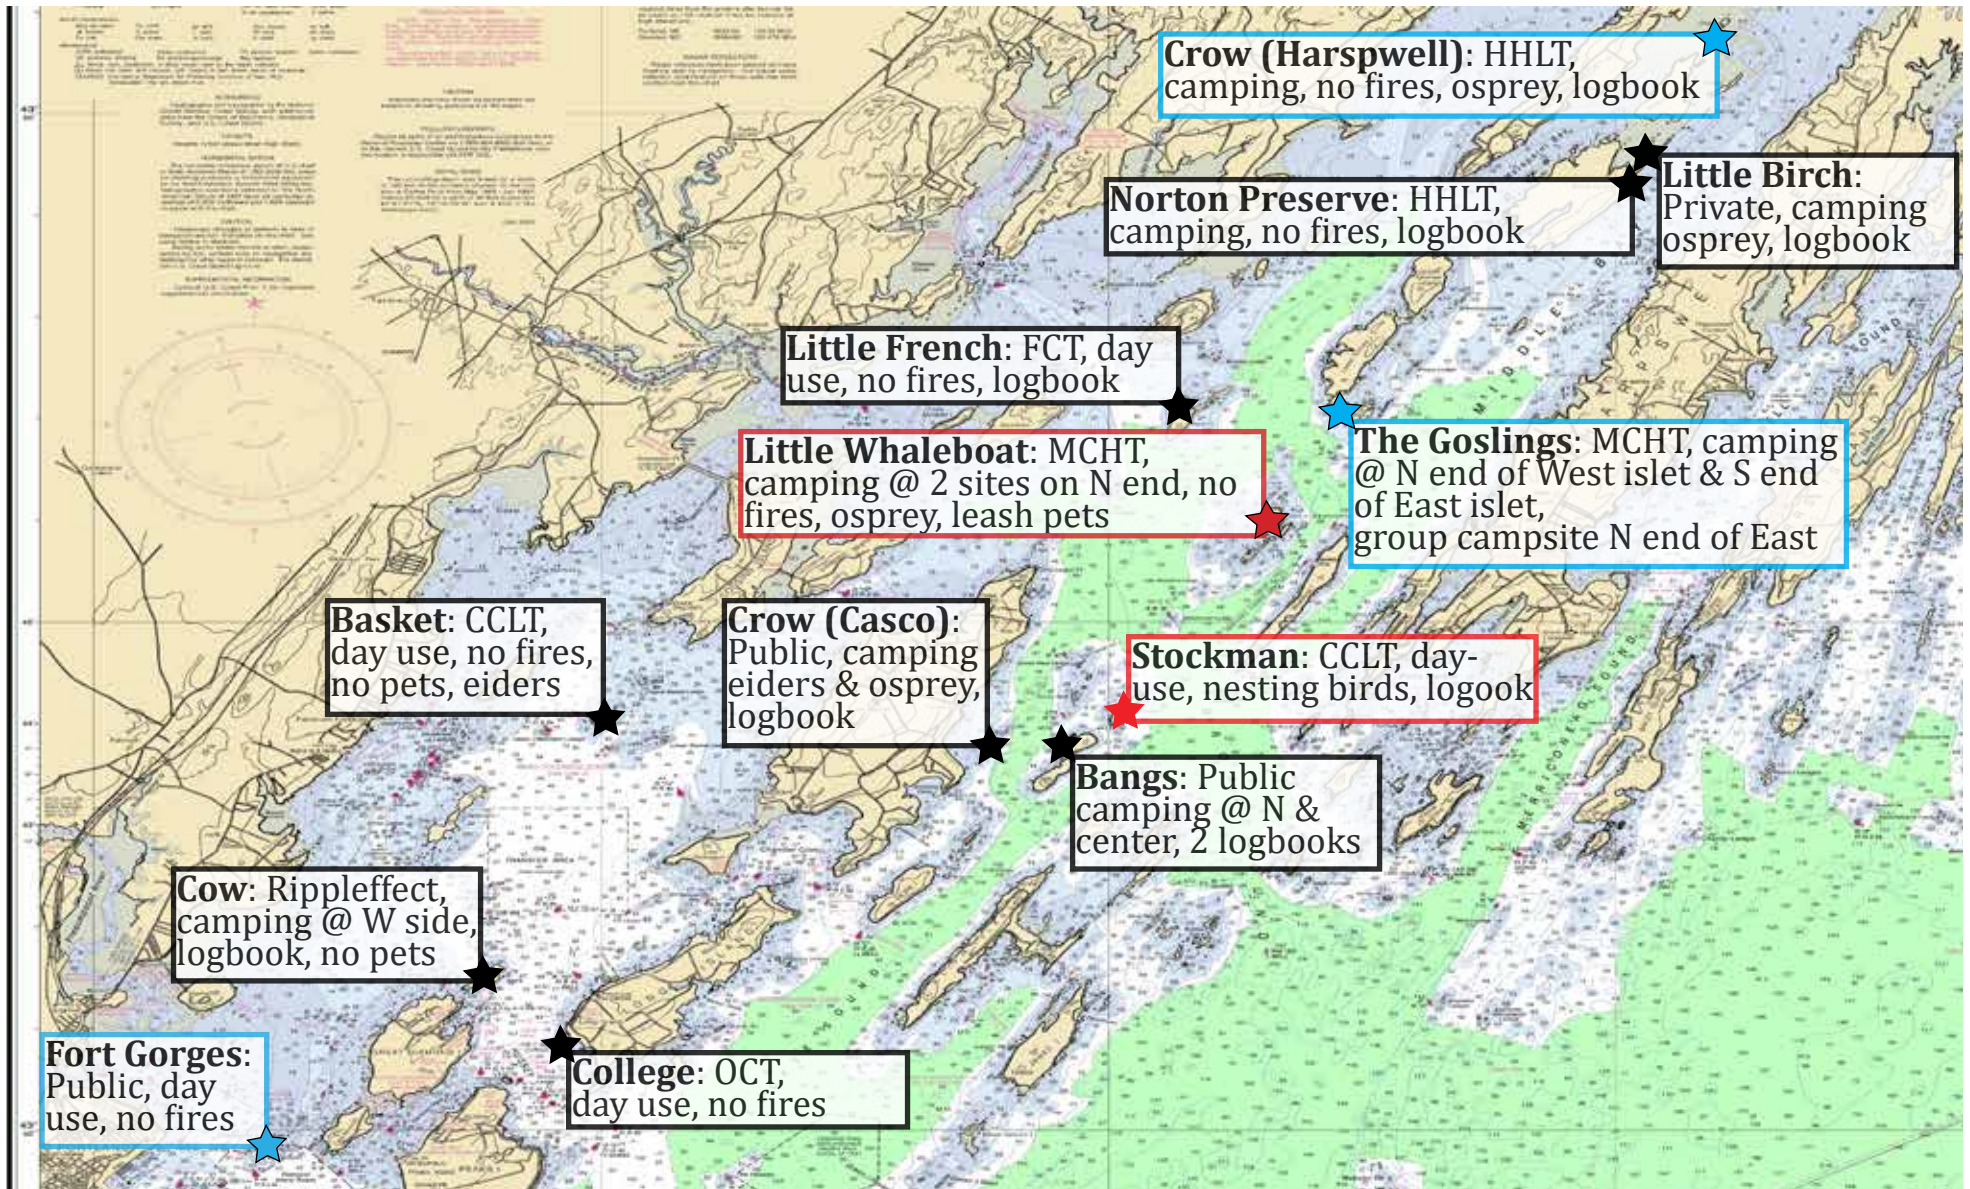

CASCO BAY (WEST)

2024 version

KEY: ★ High priority site ★ Normal priority site ★ Low priority site

CASCO BAY (EAST)

2024 version

KEY: ★ High priority site ★ Normal priority site ★ Low priority site

WESTERN RIVERS (WEST)

2024 version

KEY: ★ High priority site ★ Normal priority site ★ Low priority site

WESTERN RIVERS (EAST)

MUSCONGUS BAY

2024 version

KEY: ★ High priority site ★ Normal priority site ★ Low priority site

INTENTIONALLY BLANK

DEER ISLE (MERCHANT ROW)

2024 version

KEY: ★ High priority site ★ Normal priority site ★ Low priority site

DEER ISLE (EGGEMOGGIN REACH)

2024 version

KEY: ★ High priority site ★ Normal priority site ★ Low priority site

Daniels: Public, camping, logbook

Doyle: Private, camping, logbook

Mouse: Private, camping (drive by)

Norton: Private, camping, no fires, logbook

Head Harbor: Private, camping, logbook

Stevens: Public, camping, 2 logbooks