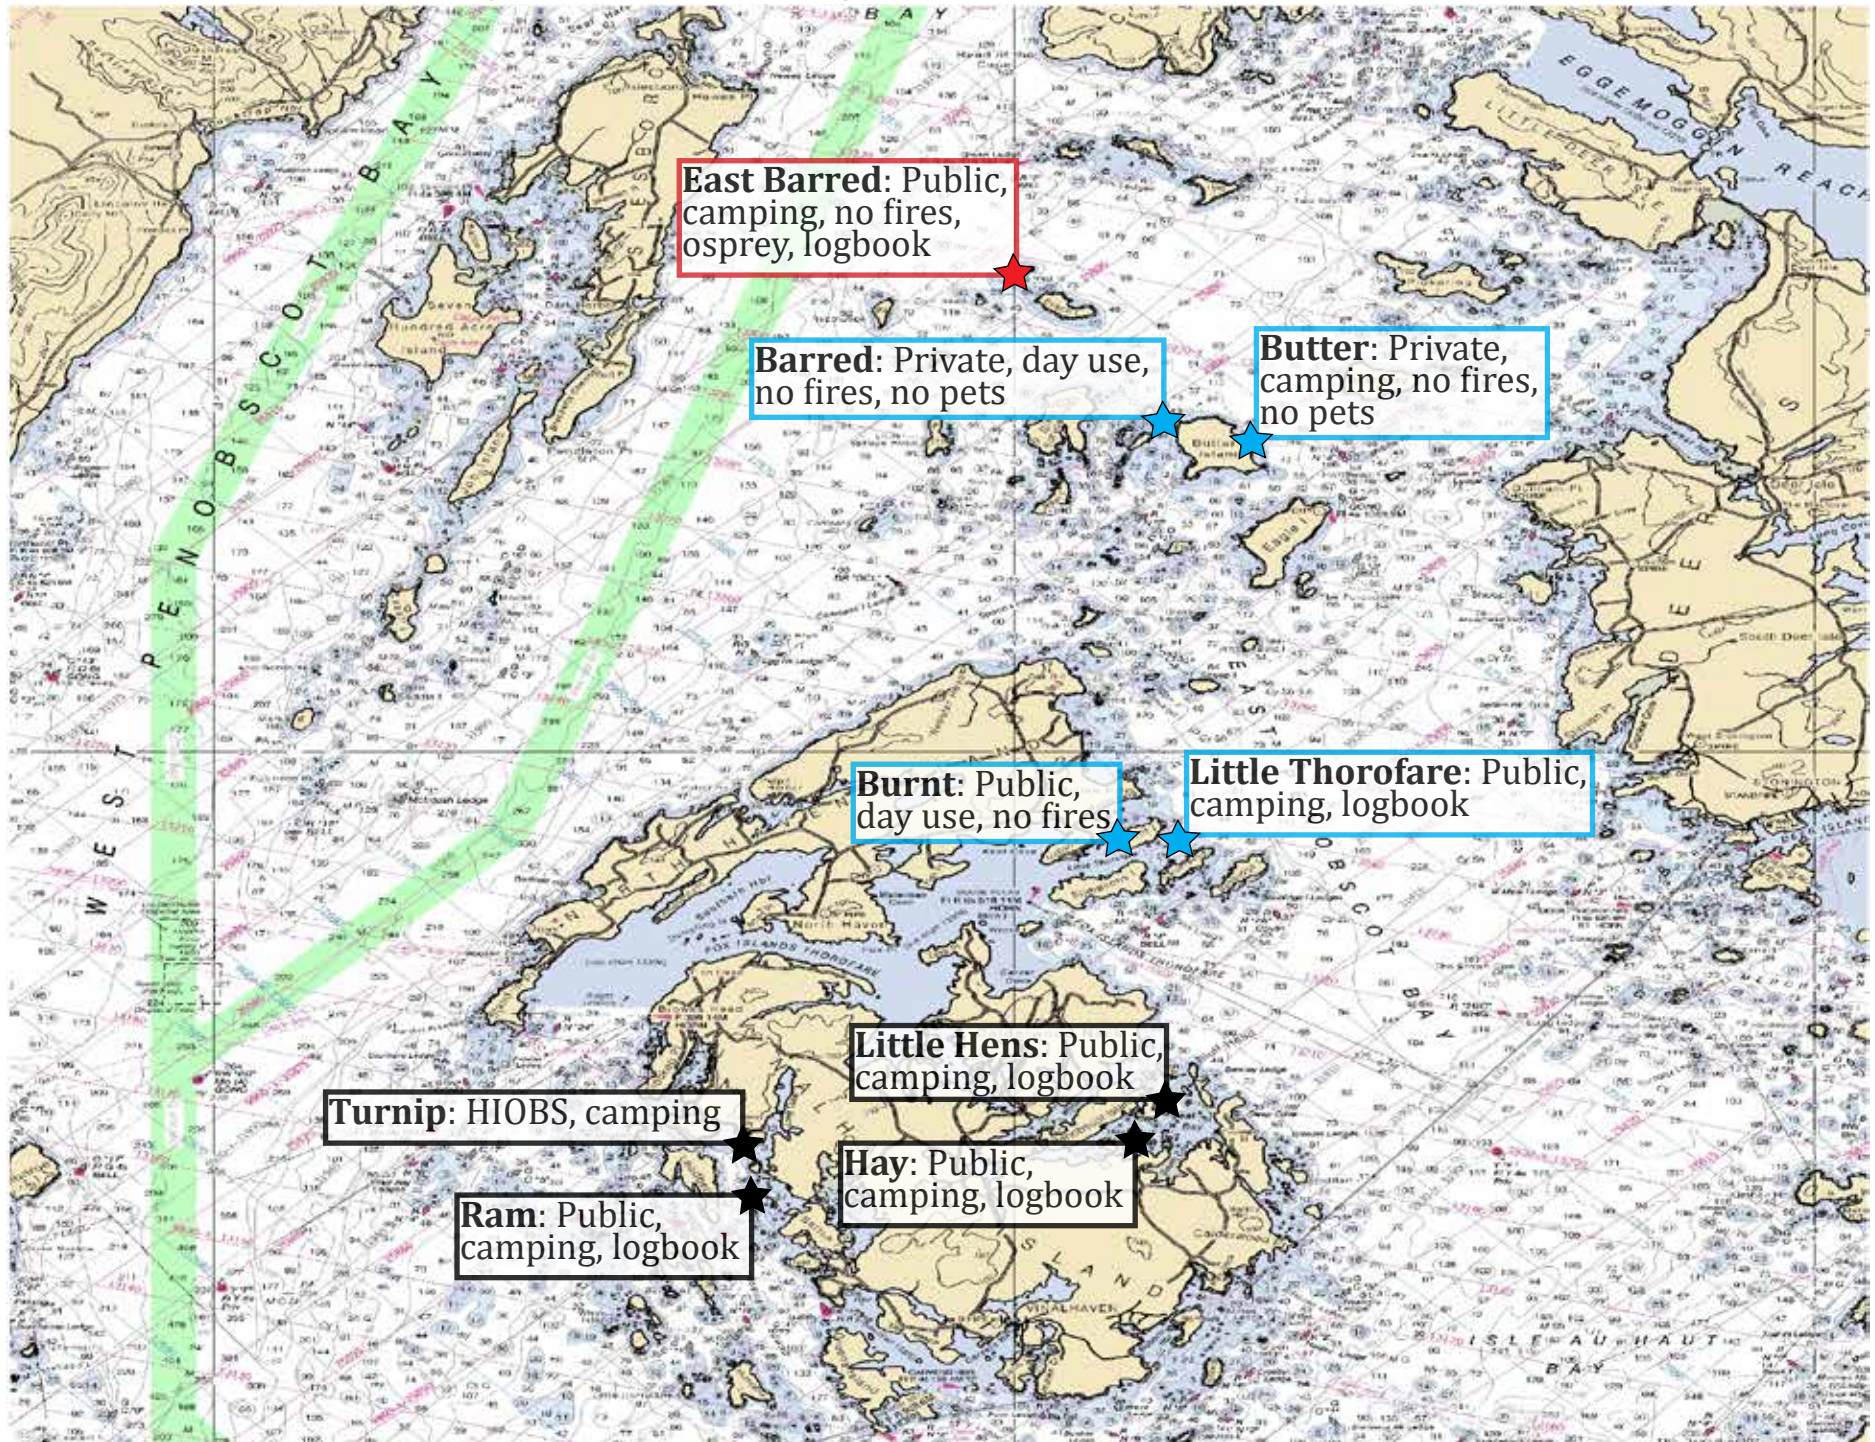

CASCO BAY (WEST)

2024 version

KEY: ★ High priority site ★ Normal priority site ★ Low priority site

CASCO BAY (EAST)

2024 version

KEY: ★ High priority site ★ Normal priority site ★ Low priority site

WESTERN RIVERS (WEST)

2024 version

KEY: ★ High priority site ★ Normal priority site ★ Low priority site

WESTERN RIVERS (EAST)

MUSCONGUS BAY

2024 version

KEY: ★ High priority site ★ Normal priority site ★ Low priority site

INTENTIONALLY BLANK

PENOBSCOT BAY (MUSCLE RIDGE)

2024 version

KEY: ★ High priority site ★ Normal priority site ★ Low priority site

PENOBSCOT BAY (VINALHAVEN)

2024 version

KEY: ★ High priority site ★ Normal priority site ★ Low priority site

DEER ISLE (MERCHANT ROW)

2024 version

KEY: ★ High priority site ★ Normal priority site ★ Low priority site

DEER ISLE (EGGEMOGGIN REACH)

2024 version

KEY: ★ High priority site ★ Normal priority site ★ Low priority site