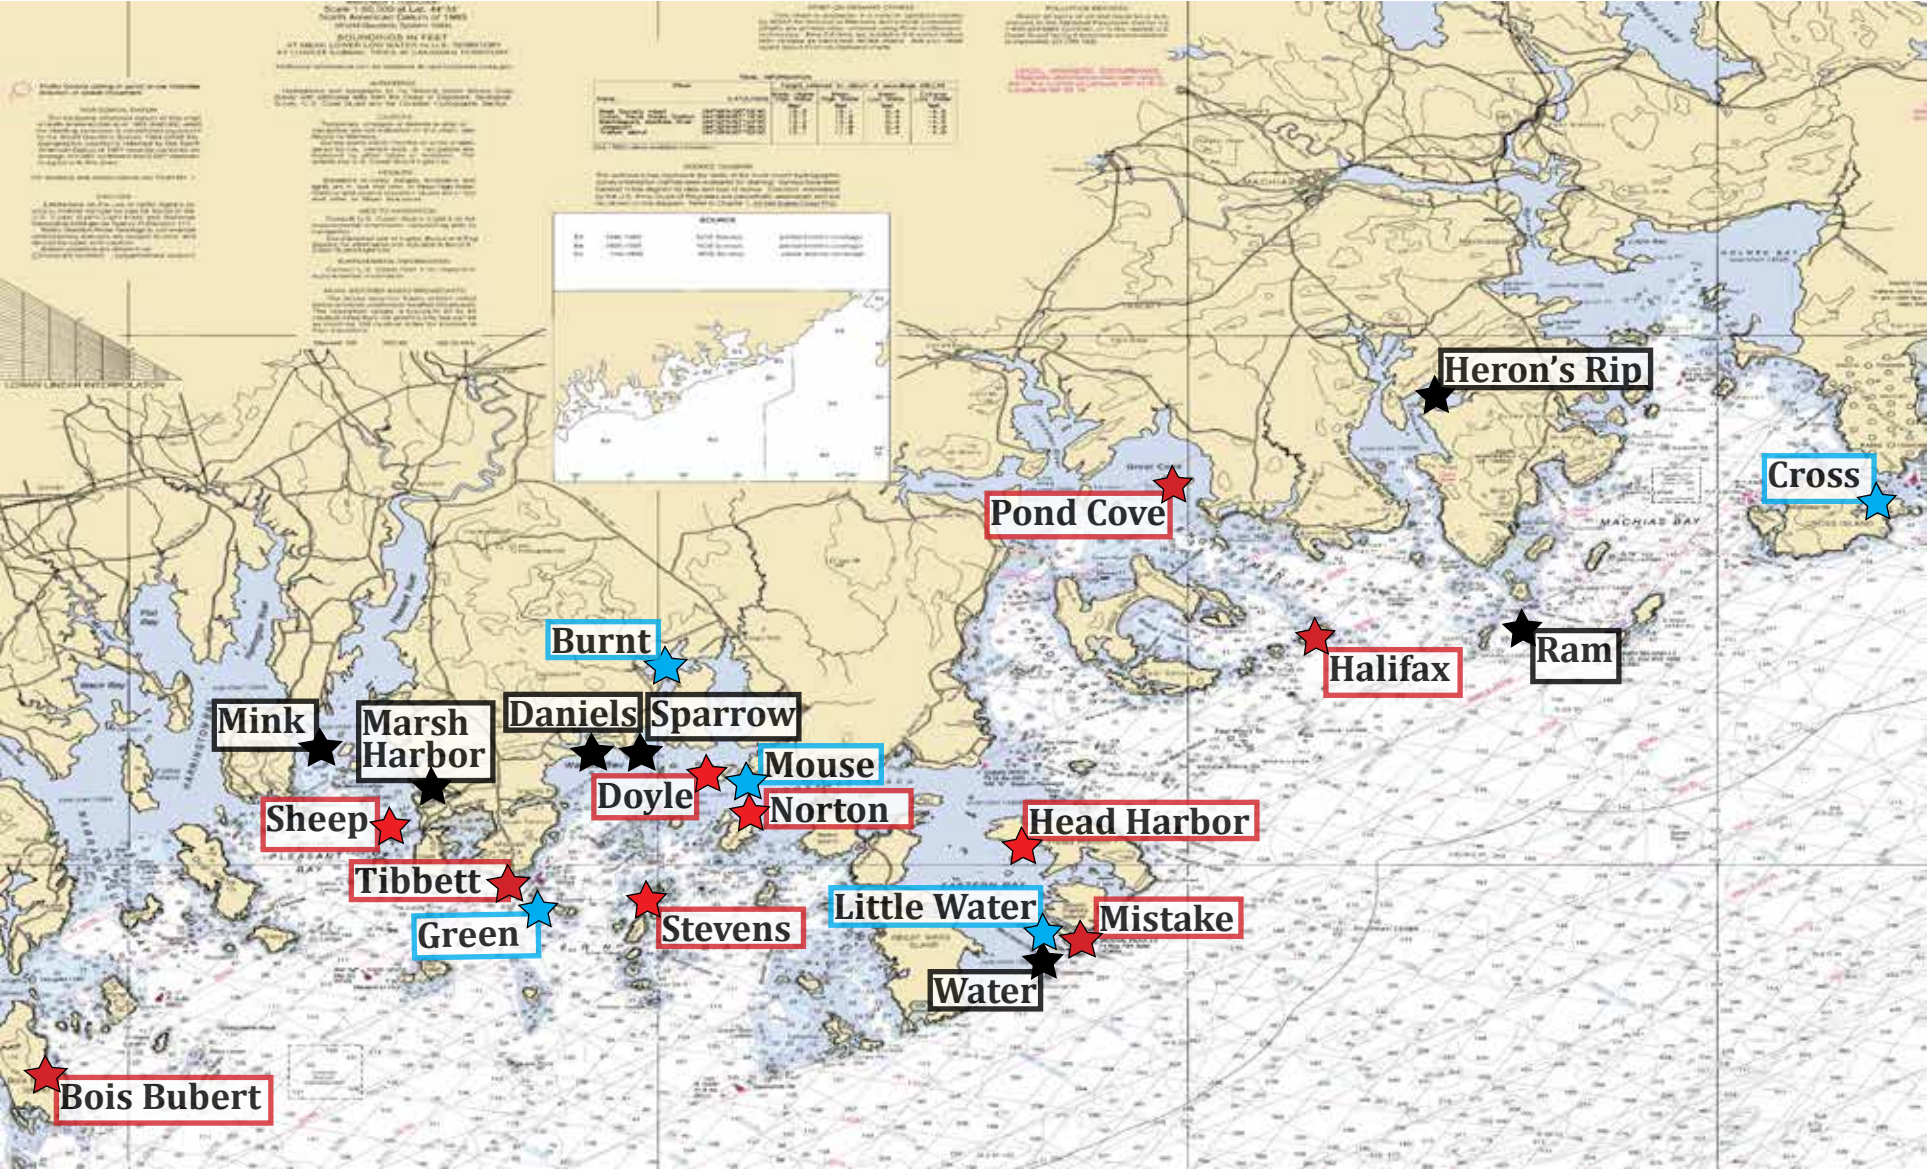

2024 version

KEY: ★ High priority site ★ Normal priority site ★ Low priority site

WESTERN RIVERS (EAST)

MUSCONGUS BAY

2024 version

KEY: ★ High priority site ★ Normal priority site ★ Low priority site

INTENTIONALLY BLANK

Daniels: Public, camping, logbook

Doyle: Private, camping, logbook

Mouse: Private, camping (drive by)

Norton: Private, camping, no fires, logbook

Head Harbor: Private, camping, logbook

Stevens: Public, camping, 2 logbooks

Little Water: Public, camping, no fires, logbook

Water: Private, day use, logbook

Mistake: Private, day use, no fires, no pets, logbook

2024 version

KEY: ★ High priority site ★ Normal priority site ★ Low priority site

ROQUE BLUFFS

2024 version

KEY: ★ High priority site ★ Normal priority site ★ Low priority site

DOWNEAST (OVERVIEW)

2024 version

KEY: ★ High priority site ★ Normal priority site ★ Low priority site

COBSCOOK BAY