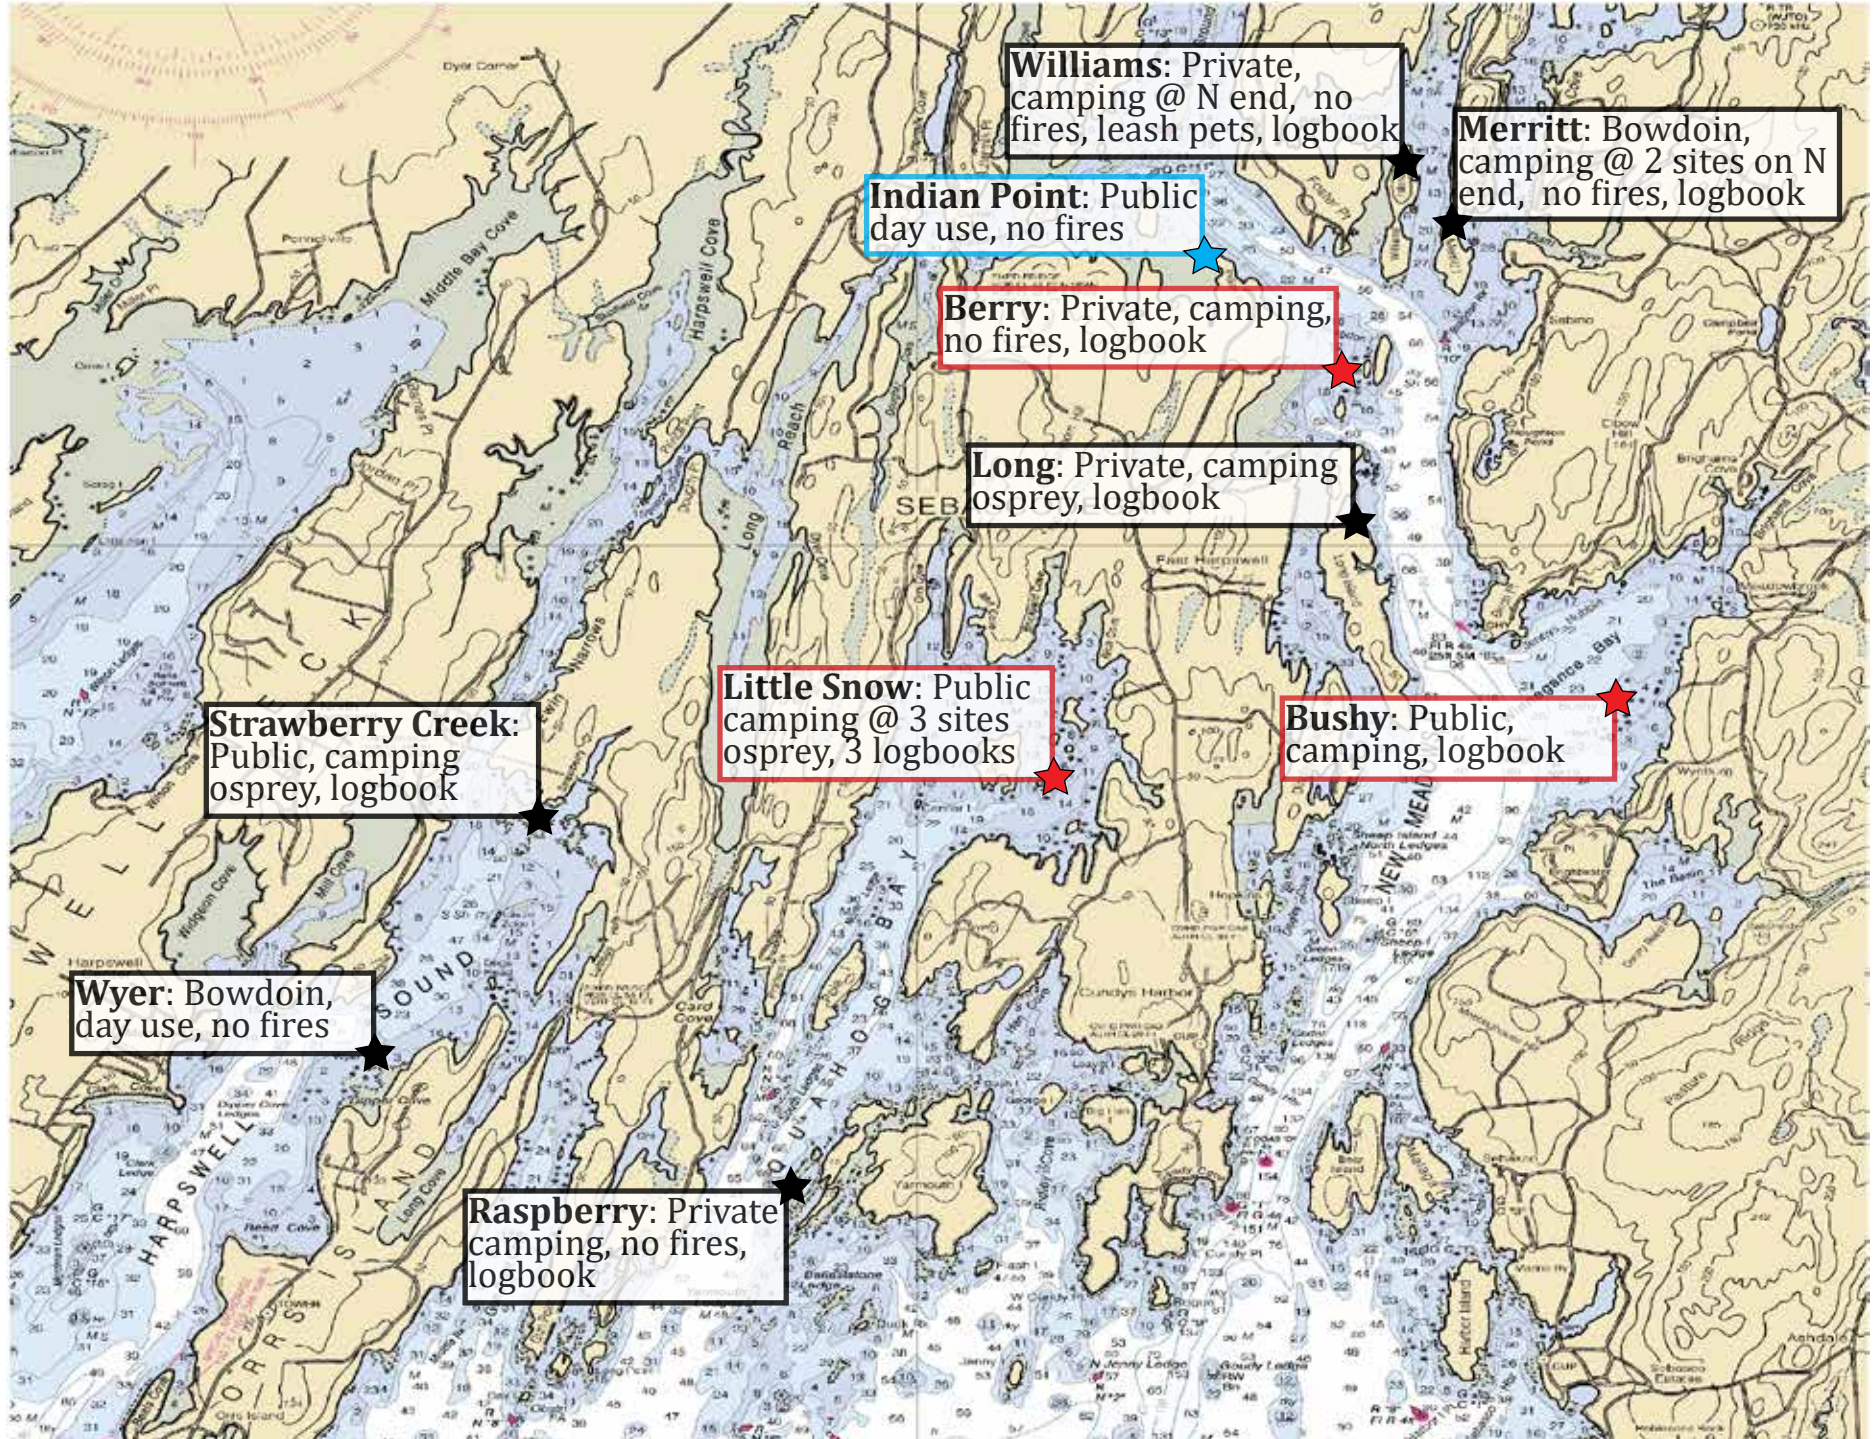

CASCO BAY (WEST)

2024 version

KEY: ★ High priority site ★ Normal priority site ★ Low priority site

CASCO BAY (EAST)

2024 version

KEY: ★ High priority site ★ Normal priority site ★ Low priority site

WESTERN RIVERS (WEST)

2024 version

KEY: ★ High priority site ★ Normal priority site ★ Low priority site

WESTERN RIVERS (EAST)

MUSCONGUS BAY

2024 version

KEY: ★ High priority site ★ Normal priority site ★ Low priority site

INTENTIONALLY BLANK

PENOBSCOT BAY (MUSCLE RIDGE)

2024 version

KEY: ★ High priority site ★ Normal priority site ★ Low priority site

PENOBSCOT BAY (VINALHAVEN)

2024 version

KEY: ★ High priority site ★ Normal priority site ★ Low priority site

Daniels: Public, camping, logbook

Doyle: Private, camping, logbook

Mouse: Private, camping (drive by)

Norton: Private, camping, no fires, logbook

Head Harbor: Private, camping, logbook

Stevens: Public, camping, 2 logbooks